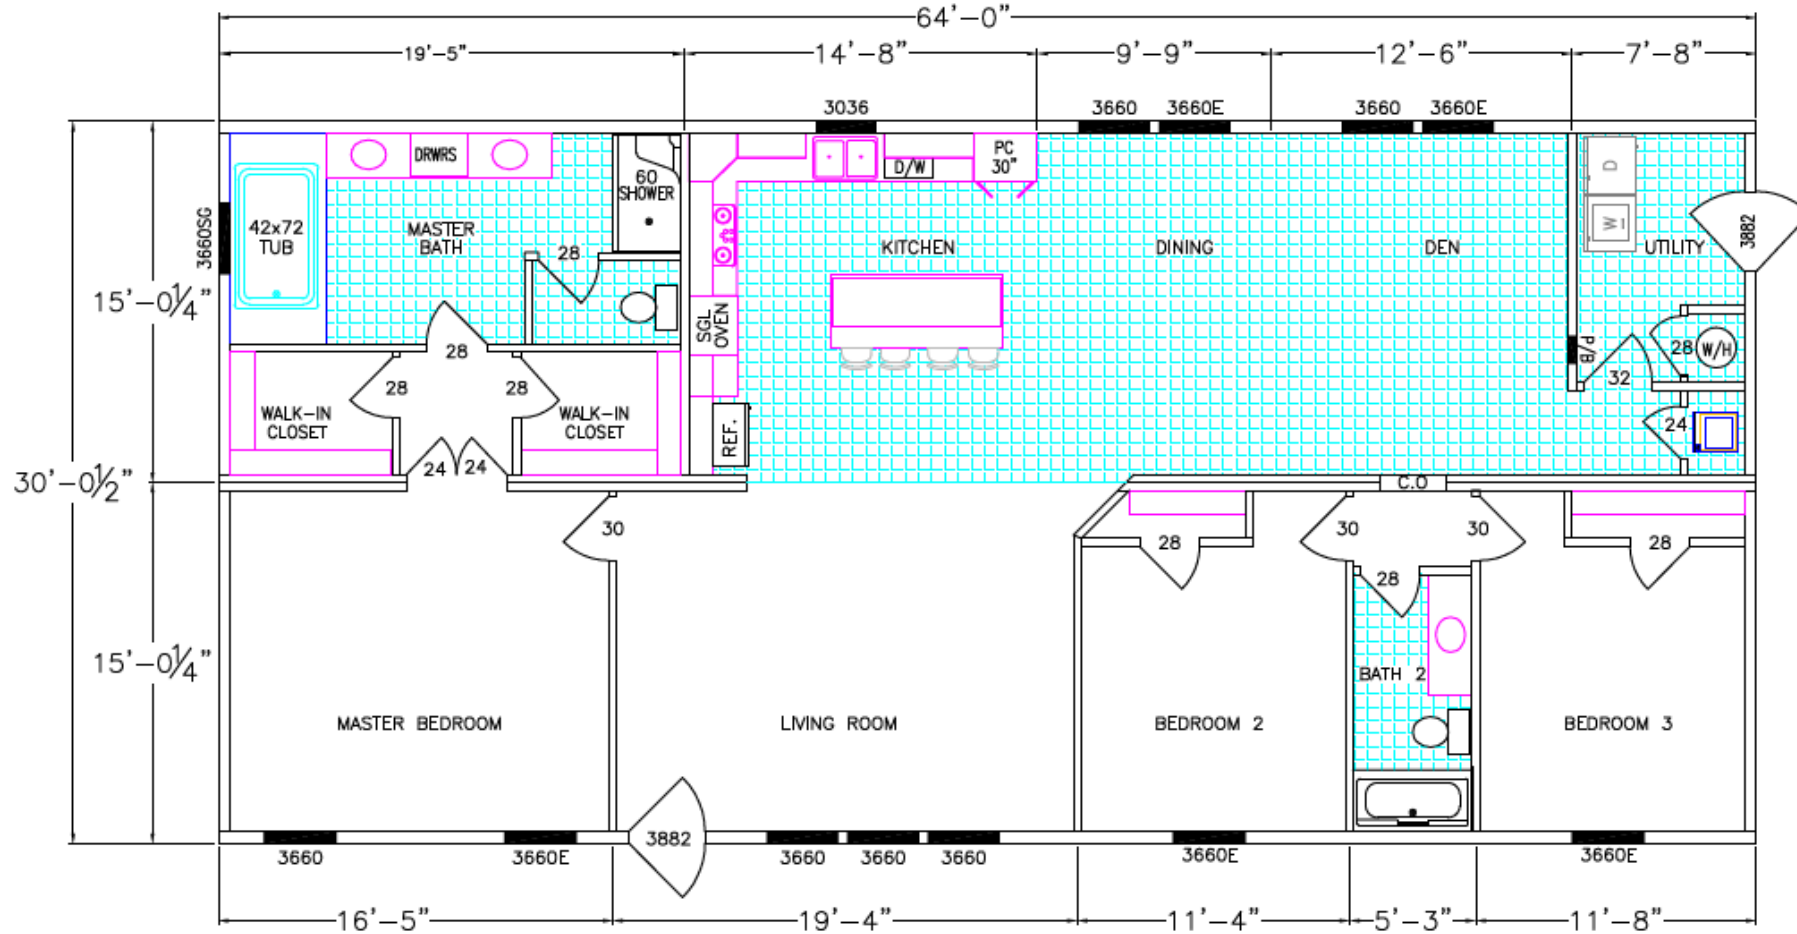

POSEY

5100-68-3-32

3 BEDROOM/2 BATH 1920 HSQF

Due to continuous product improvement, specifications and finish options are subject to change without notice. The square footage and other dimensions are approximate. Renderings are often shown with optional features and upgrades that can be added at additional cost. Please contact your local Franklin dealer for full details regarding exterior and interior options and pricing. Overall length includes 4'0" for hitch.