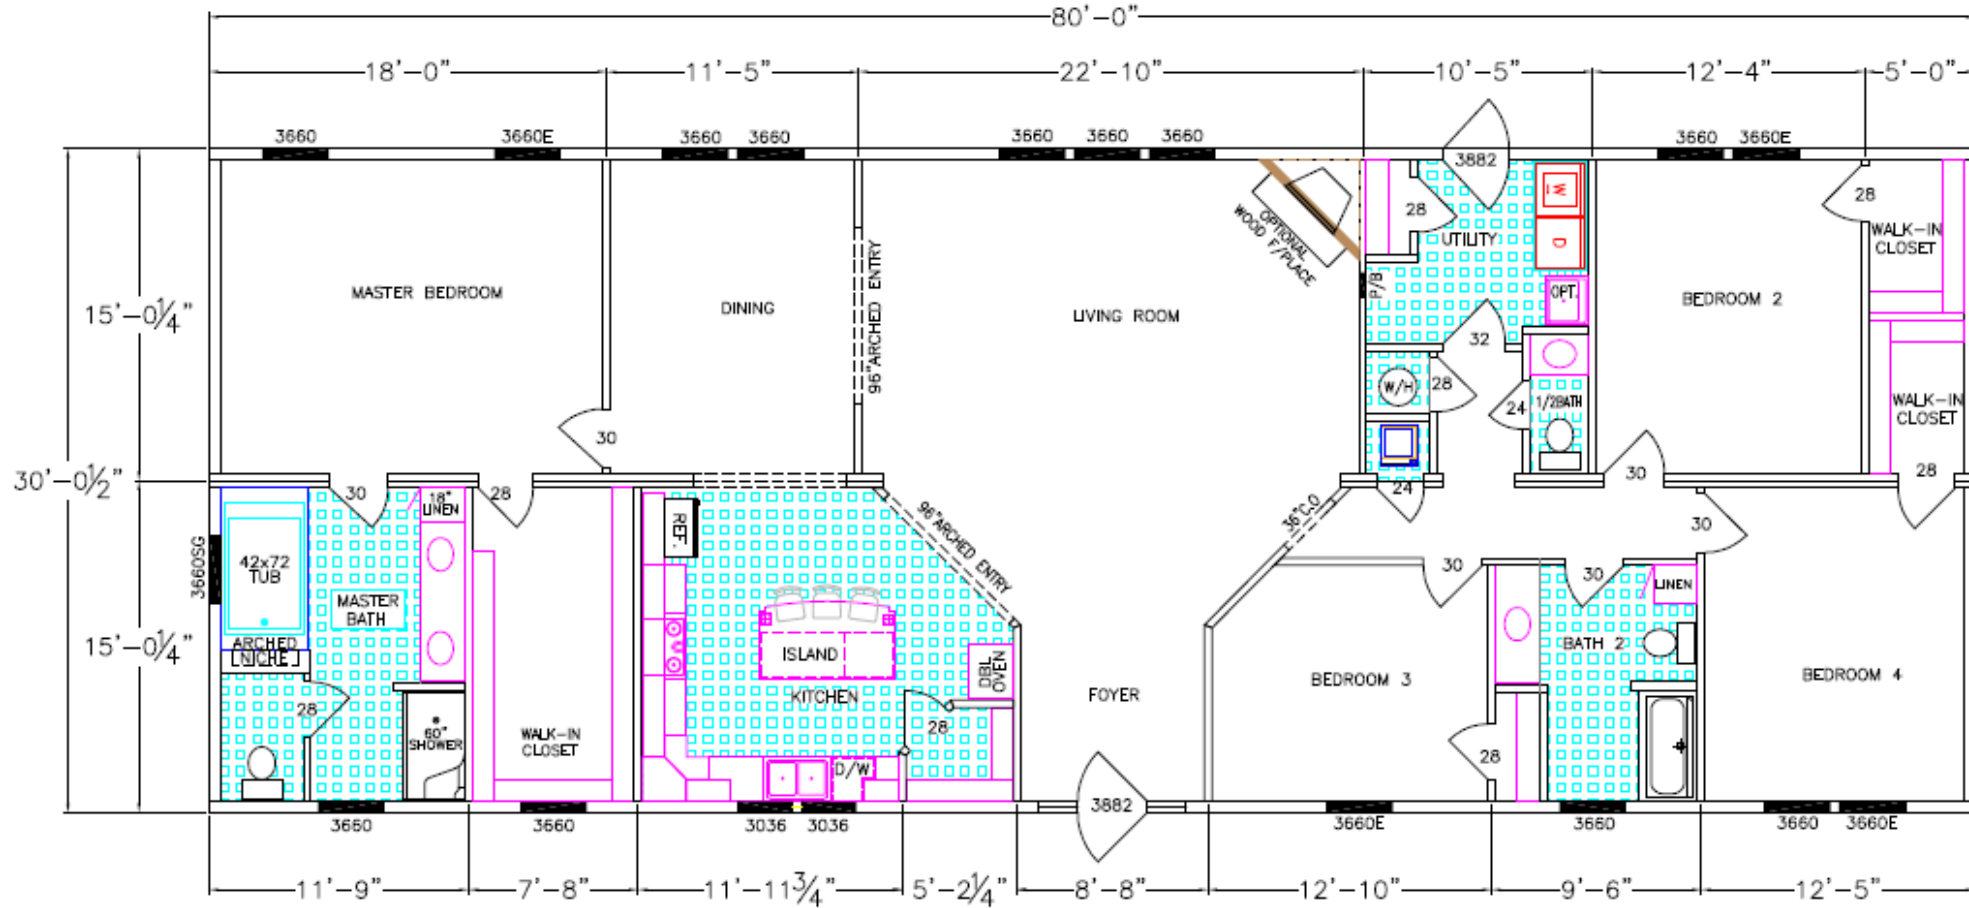

CALHOUN

5094-84-4-32

4 BEDROOM/2.5 BATH 2400 HSF

Due to continuous product improvement, specifications and finish options are subject to change without notice. The square footage and other dimensions are approximate. Renderings are often shown with optional features and upgrades that can be added at additional cost. Please contact your local Franklin dealer for full details regarding exterior and interior options and pricing. Overall length includes 4'0" for hitch.