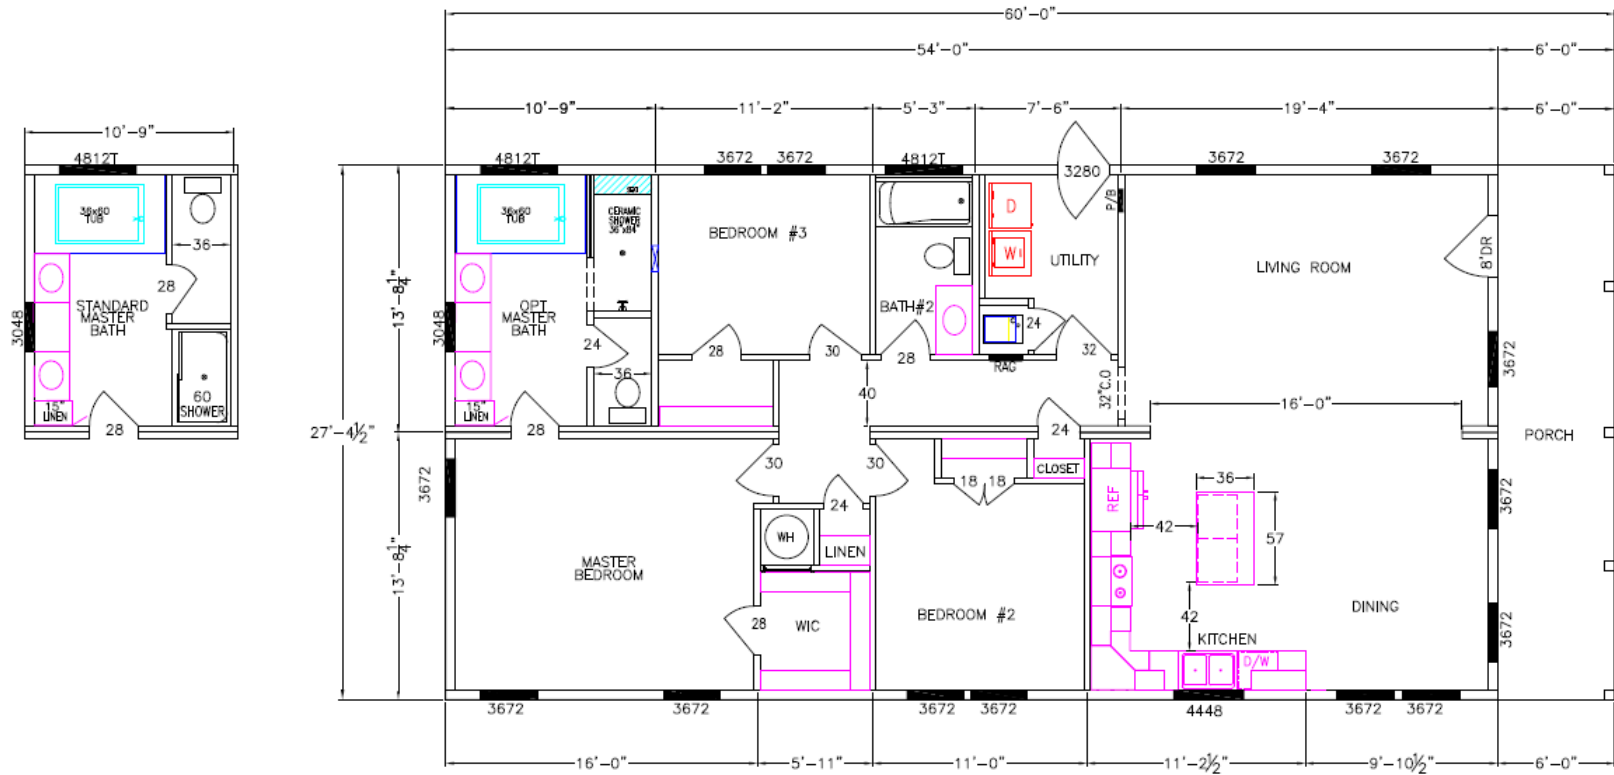

# COTTAGE SERIES - HILLCREST COTTAGE II

8027-64-3-30

3 BEDROOM/2 BATH 1643 SQFT/1475 HSQFT

Due to continuous product improvement, specifications and finish options are subject to change without notice. The square footage and other dimensions are approximate. Renderings are often shown with optional features and upgrades that can be added at additional cost. Please contact your local Franklin dealer for full details regarding exterior and interior options and pricing. Overall length includes 4'0" for hitch.