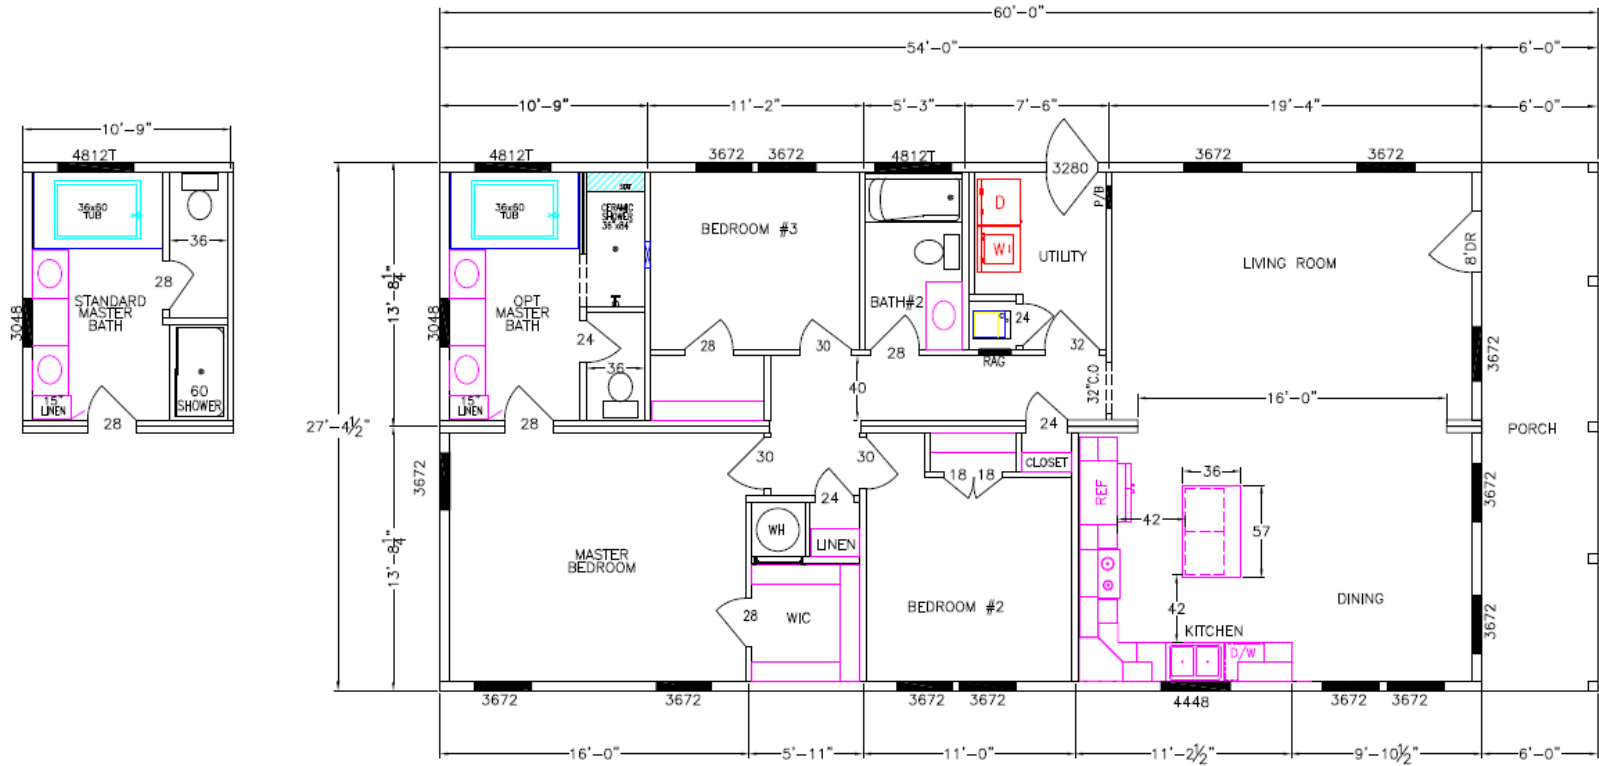

COTTAGE SERIES - PEACHTREE II

8024-64-3-30

3 BEDROOM/2 BATH 1643 SQFT/1475 HSQFT

Due to continuous product improvement, specifications and finish options are subject to change without notice. The square footage and other dimensions are approximate. Renderings are often shown with optional features and upgrades that can be added at additional cost. Please contact your local Franklin dealer for full details regarding exterior and interior options and pricing. Overall length includes 4'0" for hitch.