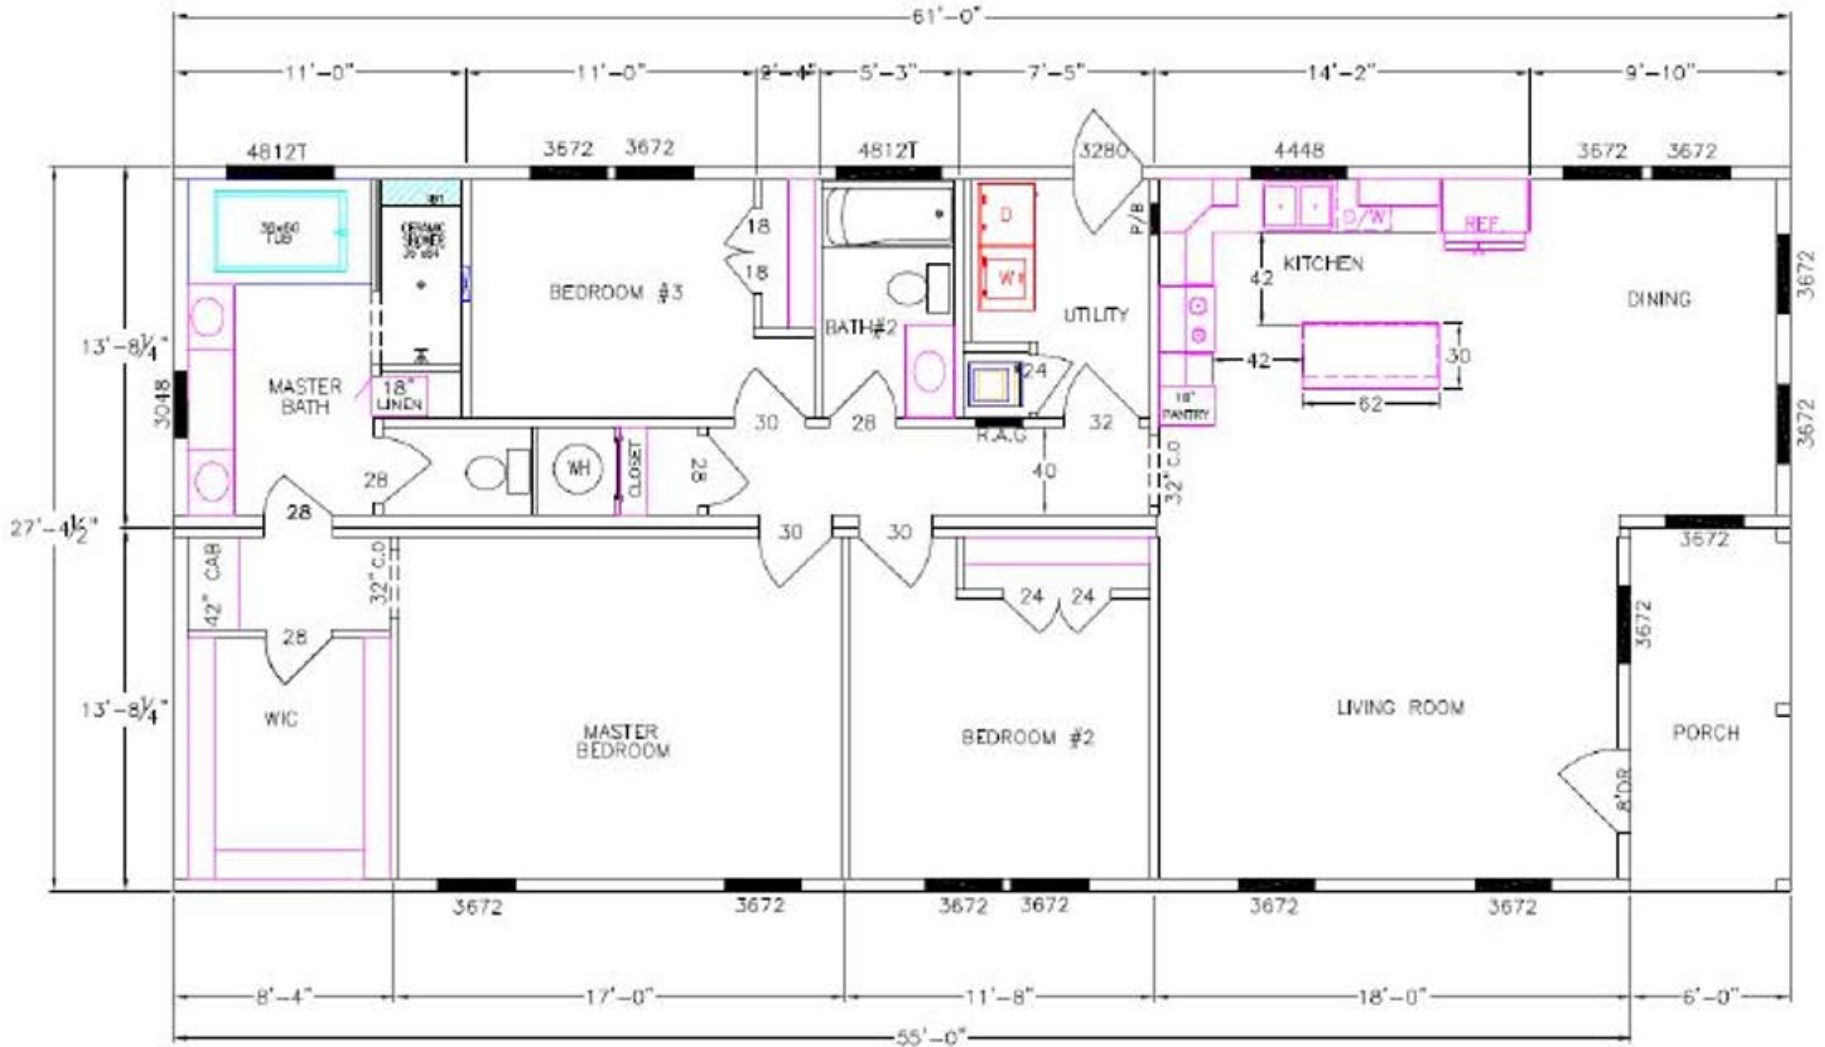

COTTAGE SERIES - FERNWOOD COTTAGE

8019-65-3-30

3 Bedroom / 2 Bath 1670 SQFT / 1588 HSFT

Due to continuous product improvement, specifications and finish options are subject to change without notice. The square footage and other dimensions are approximate. Renderings are often shown with optional features and upgrades that can be added at additional cost. Please contact your local Franklin dealer for full details regarding exterior and interior options and pricing. Overall length includes 4'0" for hitch.