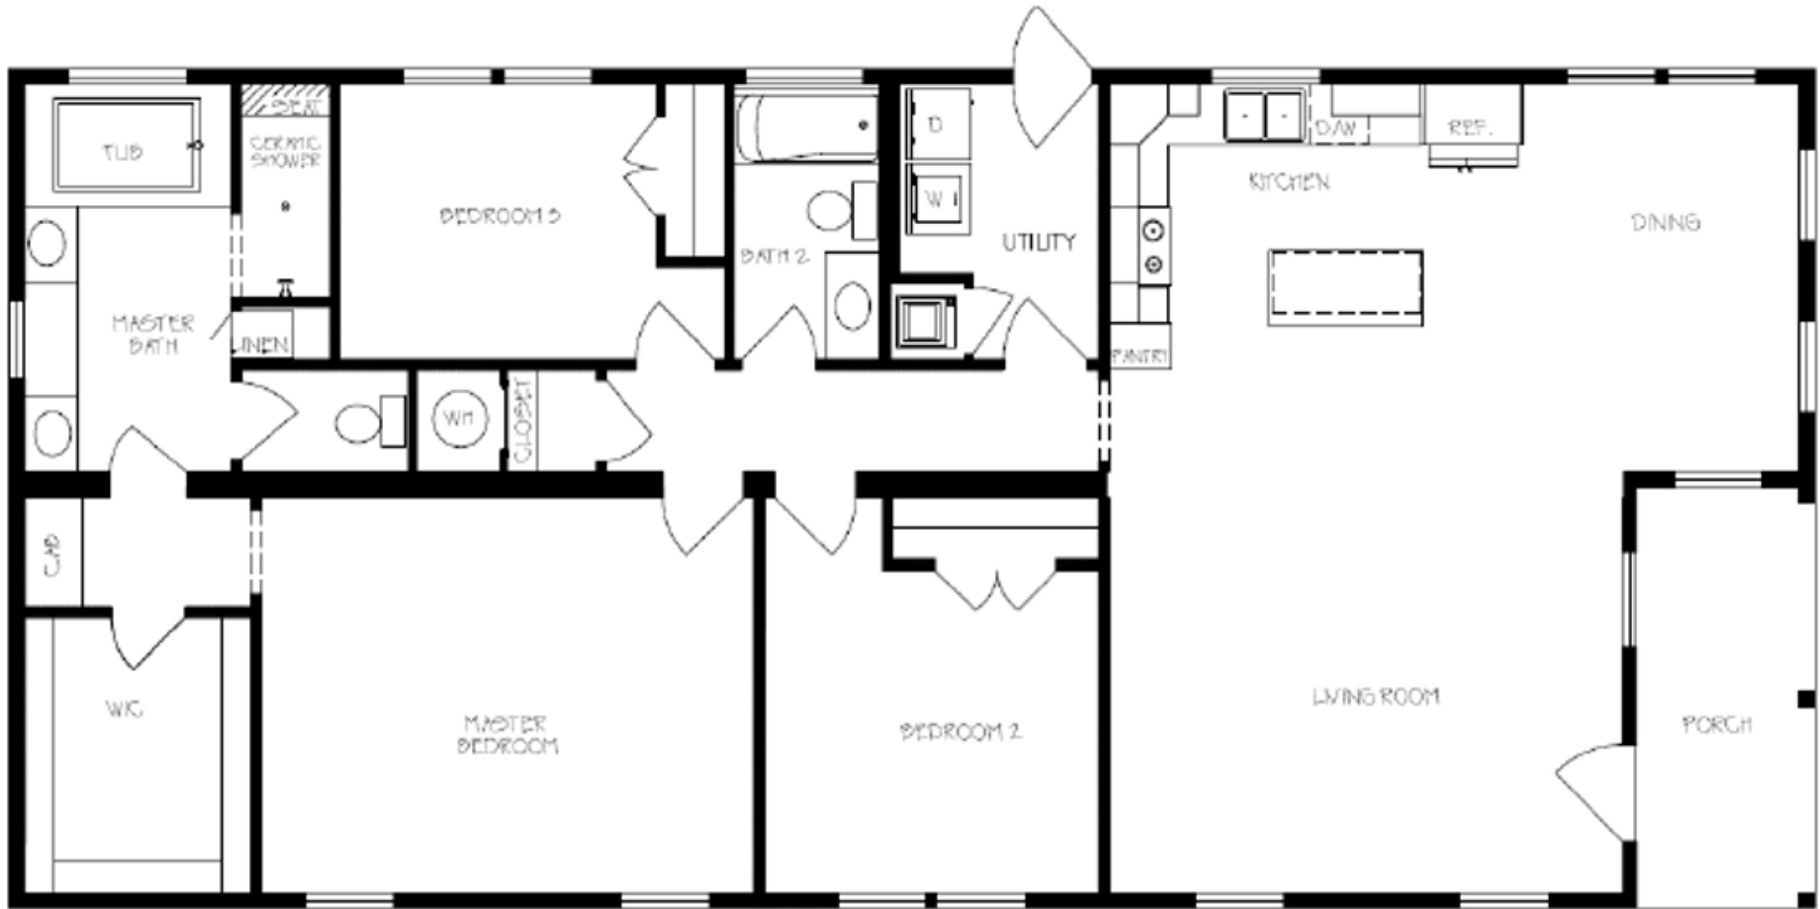

# COTTAGE SERIES - FERNWOOD COTTAGE

8019-65-3-30

3 Bedroom / 2 Bath 1670 SQFT / 1588 HSFT

Due to continuous product improvement, specifications and finish options are subject to change without notice. The square footage and other dimensions are approximate. Renderings are often shown with optional features and upgrades that can be added at additional cost. Please contact your local Franklin dealer for full details regarding exterior and interior options and pricing. Overall length includes 4"0" for hitch.