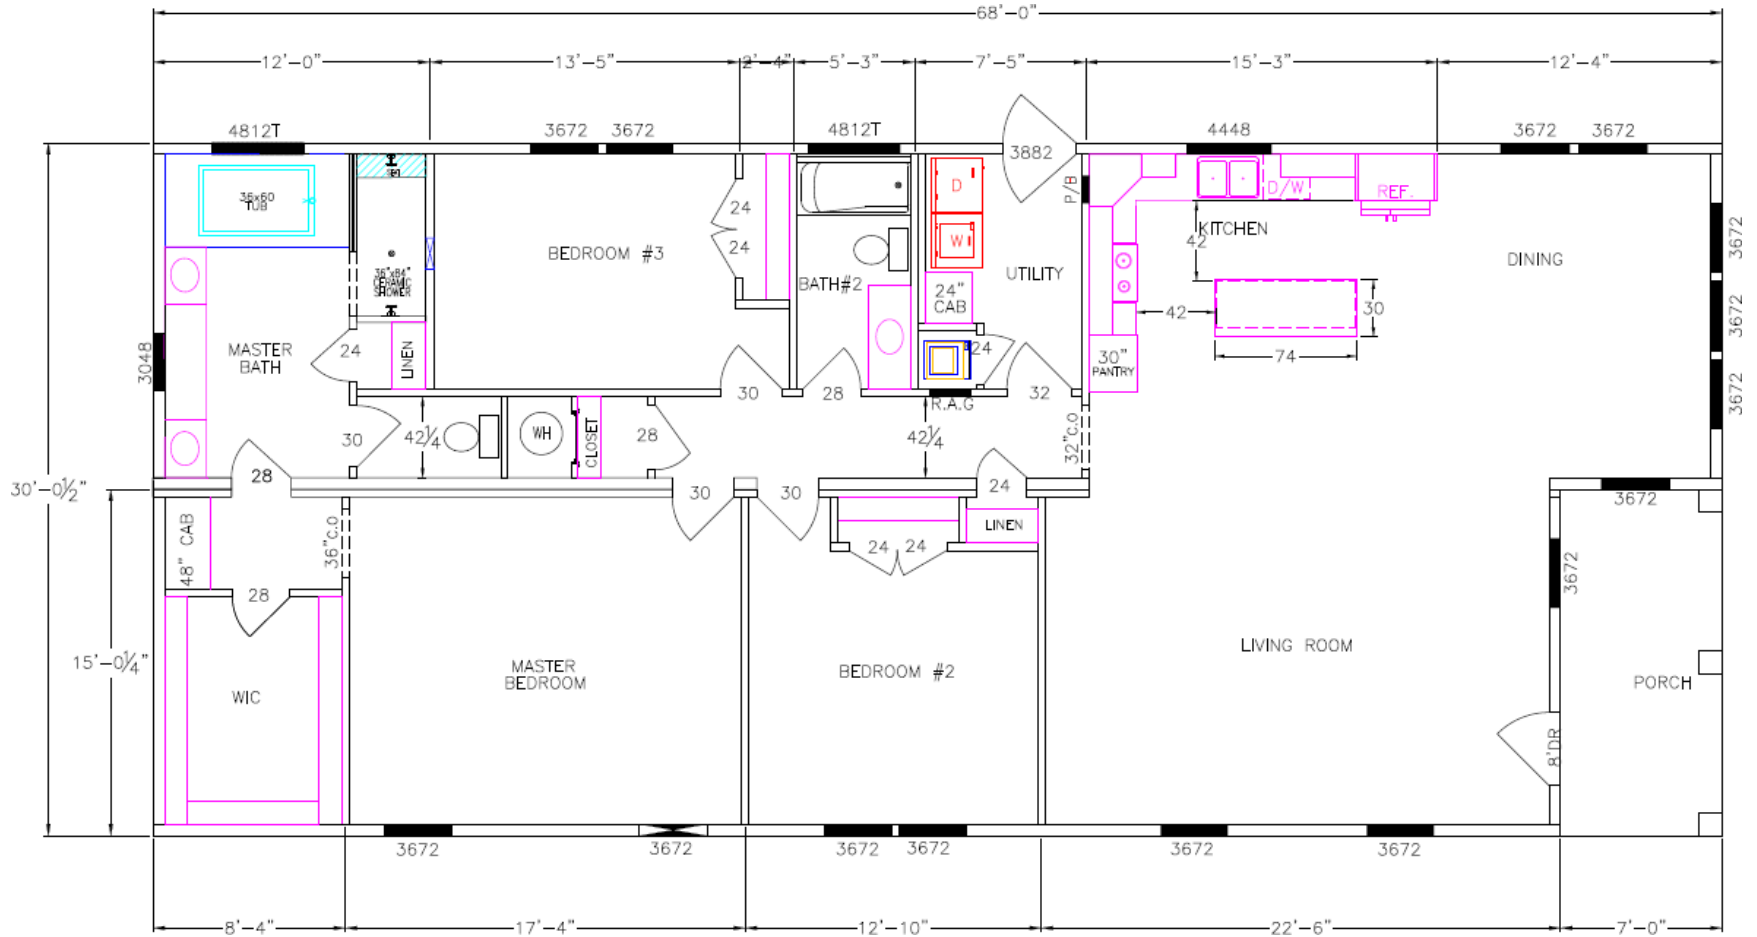

# COTTAGE SERIES - BRADFORD

8013-72-3-32

3 BEDROOM/2 BATH 2040 SQFT/1935 HSQFT

Due to continuous product improvement, specifications and finish options are subject to change without notice. The square footage and other dimensions are approximate. Renderings are often shown with optional features and upgrades that can be added at additional cost. Please contact your local Franklin dealer for full details regarding exterior and interior options and pricing. Overall length includes 4'-0" for hitch.