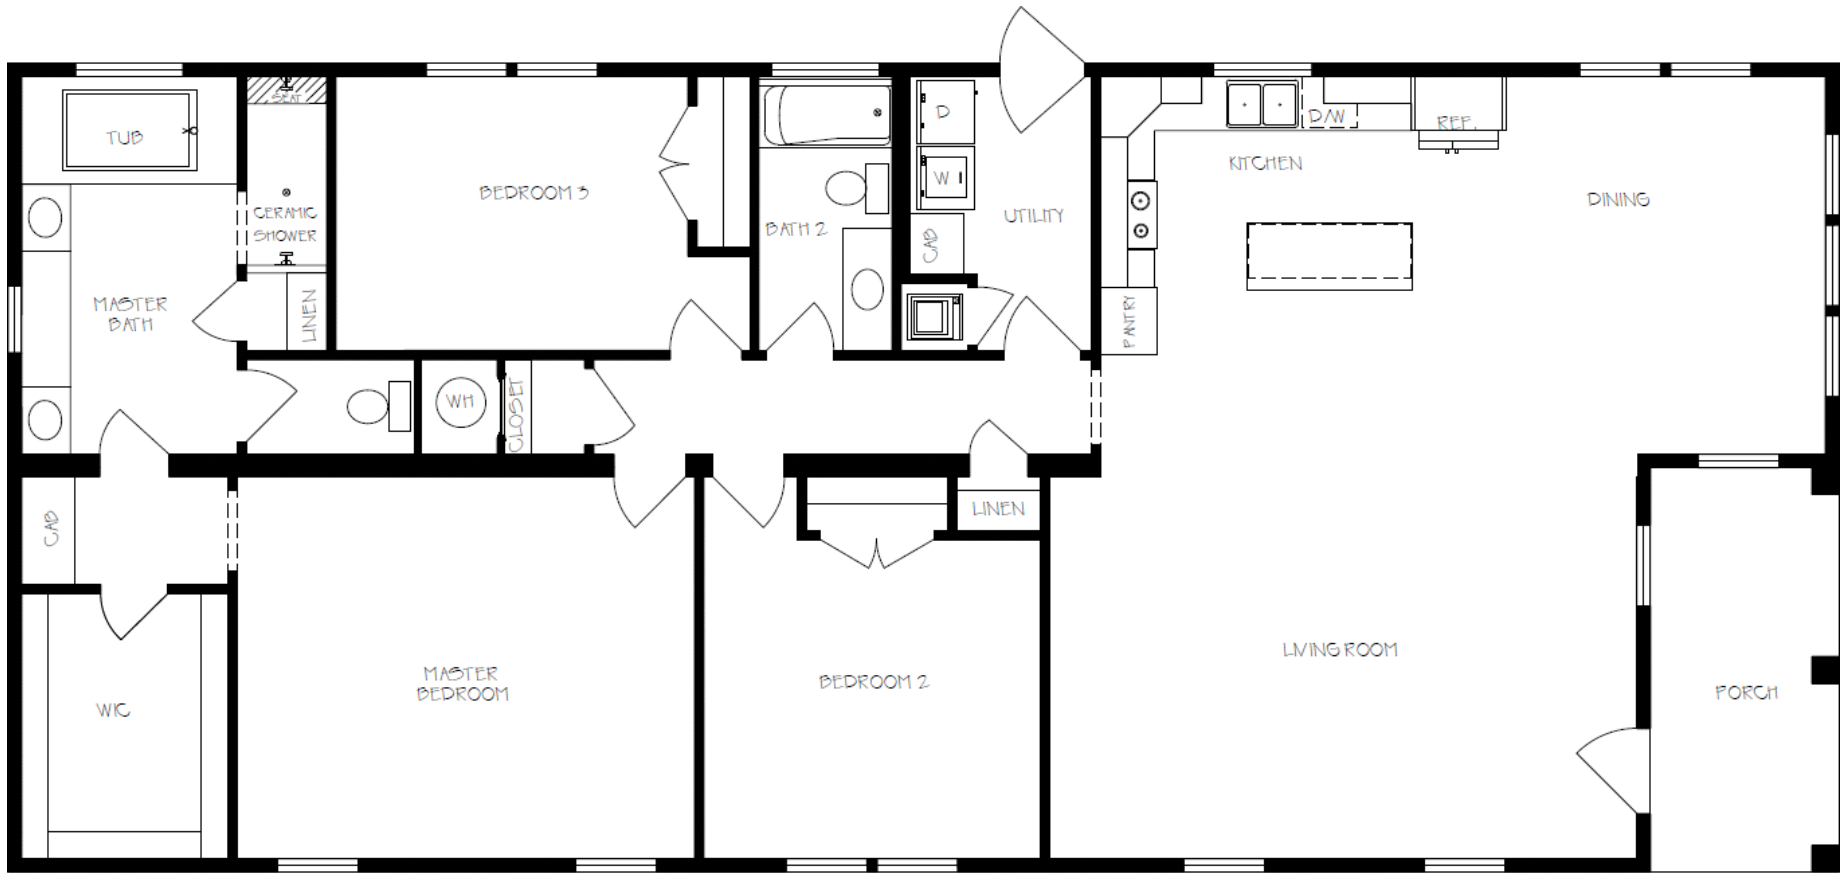

COTTAGE SERIES - BRADFORD

8013-72-3-32

3 BEDROOM/2 BATH 2040 SQFT/1935 HSQFT

Due to continuous product improvement, specifications and finish options are subject to change without notice. The square footage and other dimensions are approximate. Renderings are often shown with optional features and upgrades that can be added at additional cost. Please contact your local Franklin dealer for full details regarding exterior and interior options and pricing. Overall length includes 4'0" for hitch.