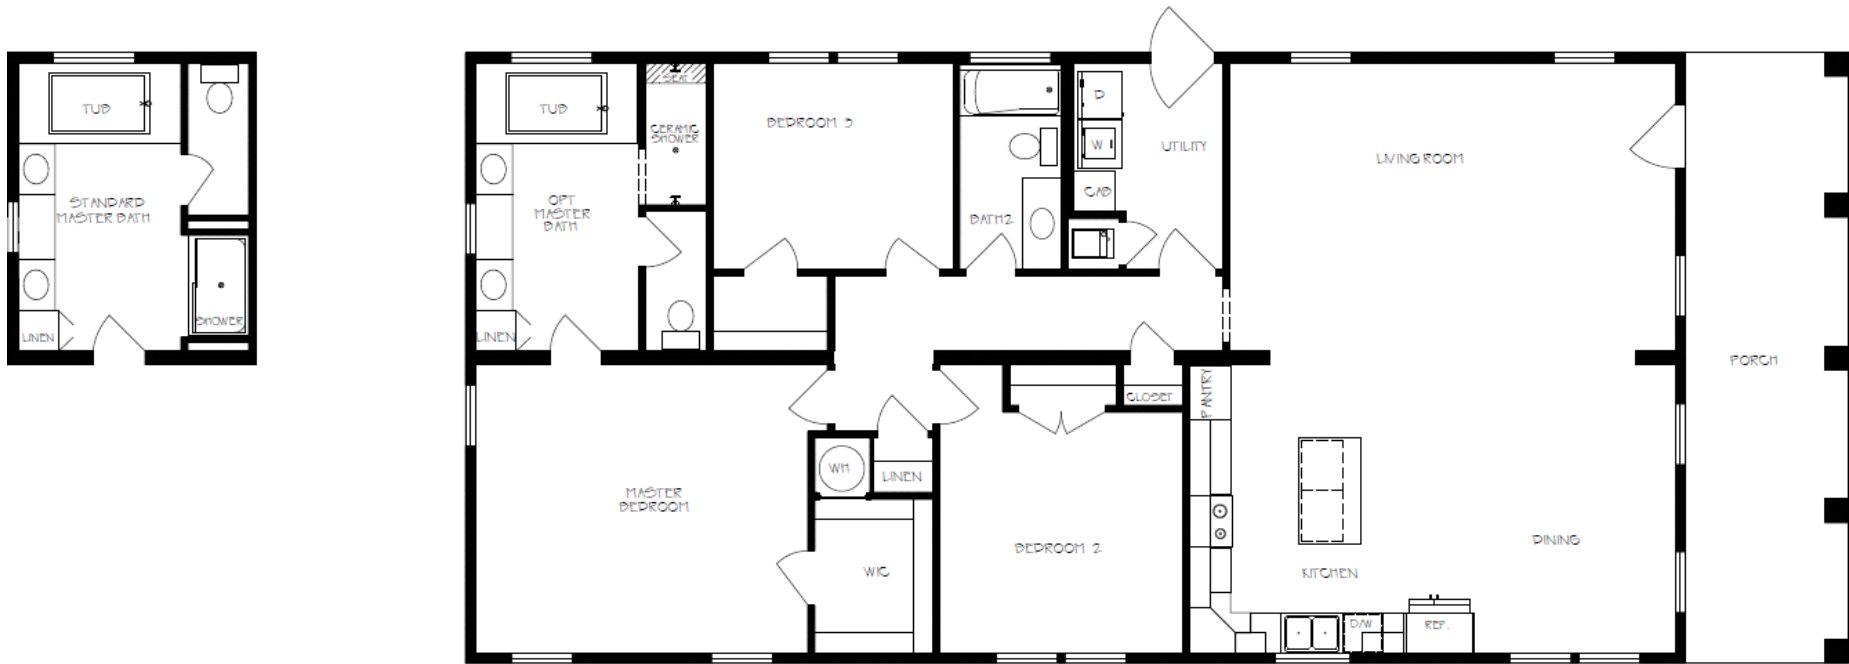

COTTAGE SERIES - ROSEMARY COTTAGE I

8011-72-3-32

3 BEDROOM/2 BATH 2040 SQFT/1800 HSQFT

Due to continuous product improvement, specifications and finish options are subject to change without notice. The square footage and other dimensions are approximate. Renderings are often shown with optional features and upgrades that can be added at additional cost. Please contact your local Franklin dealer for full details regarding exterior and interior options and pricing. Overall length includes 4'0" for hitch.