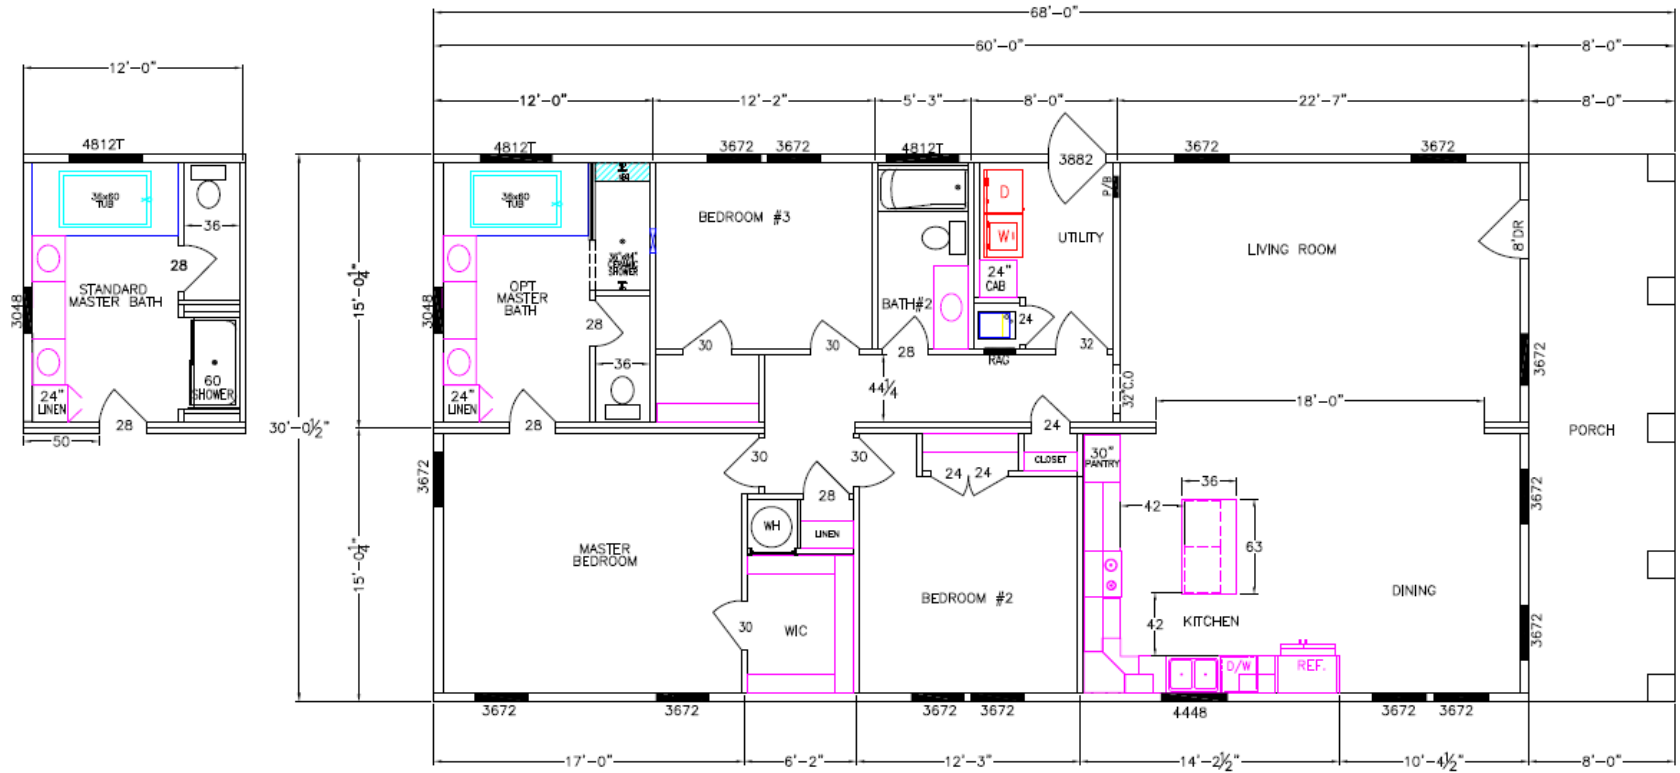

# COTTAGE SERIES - TIDEWATER I

8007-72-3-32

3 BEDROOM/2 BATH 2040 SQFT/1800 HSQFT

Due to continuous product improvement, specifications and finish options are subject to change without notice. The square footage and other dimensions are approximate. Renderings are often shown with optional features and upgrades that can be added at additional cost. Please contact your local Franklin dealer for full details regarding exterior and interior options and pricing. Overall length includes 4'-0" for hitch.