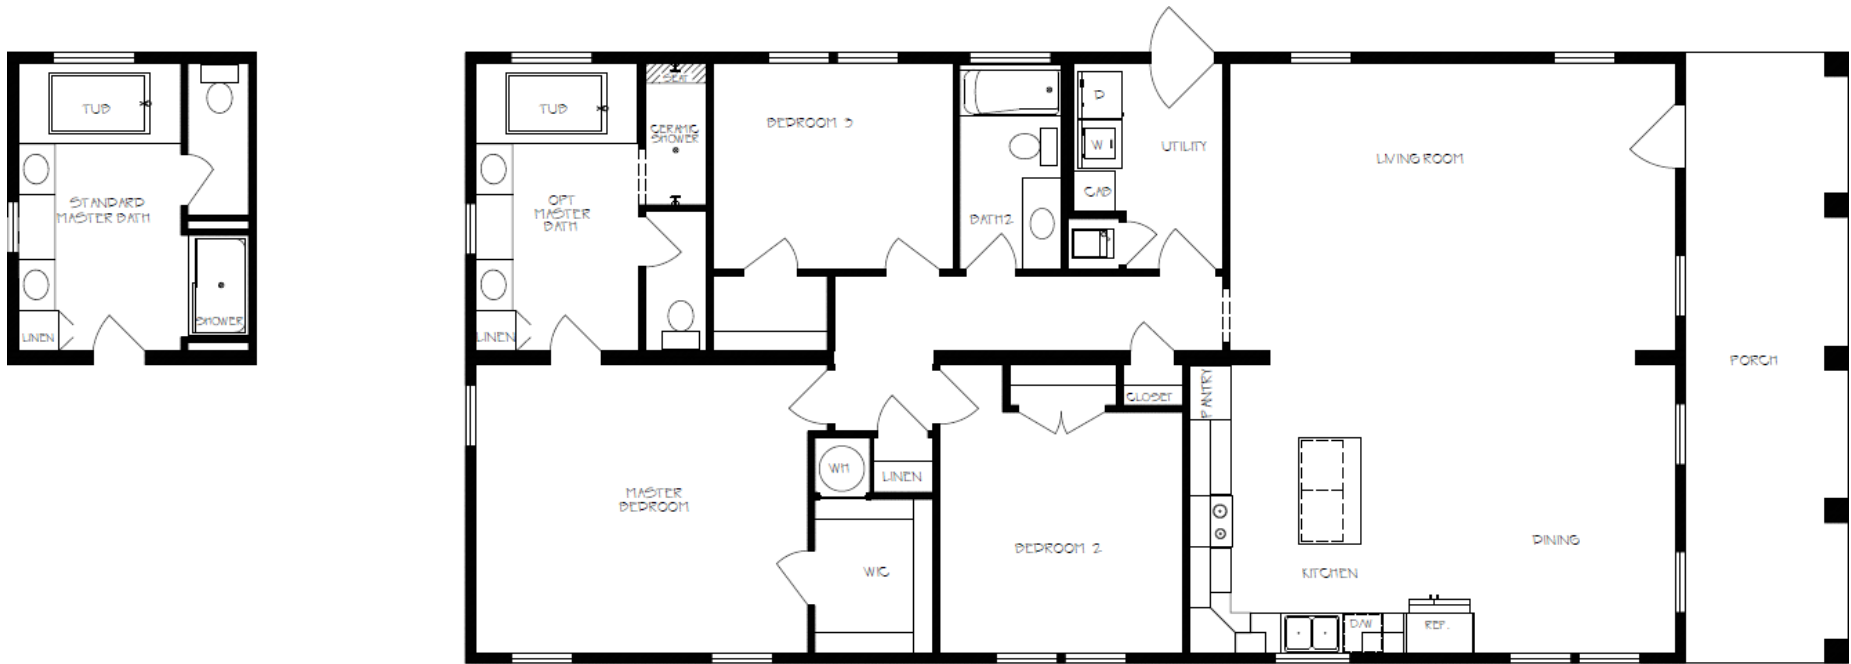

# COTTAGE SERIES - TIDEWATER I

8007-72-3-32

3 BEDROOM/2 BATH 2040 SQFT/1800 HSQFT

Due to continuous product improvement, specifications and finish options are subject to change without notice. The square footage and other dimensions are approximate. Renderings are often shown with optional features and upgrades that can be added at additional cost. Please contact your local Franklin dealer for full details regarding exterior and interior options and pricing. Overall length includes 4'0" for hitch.