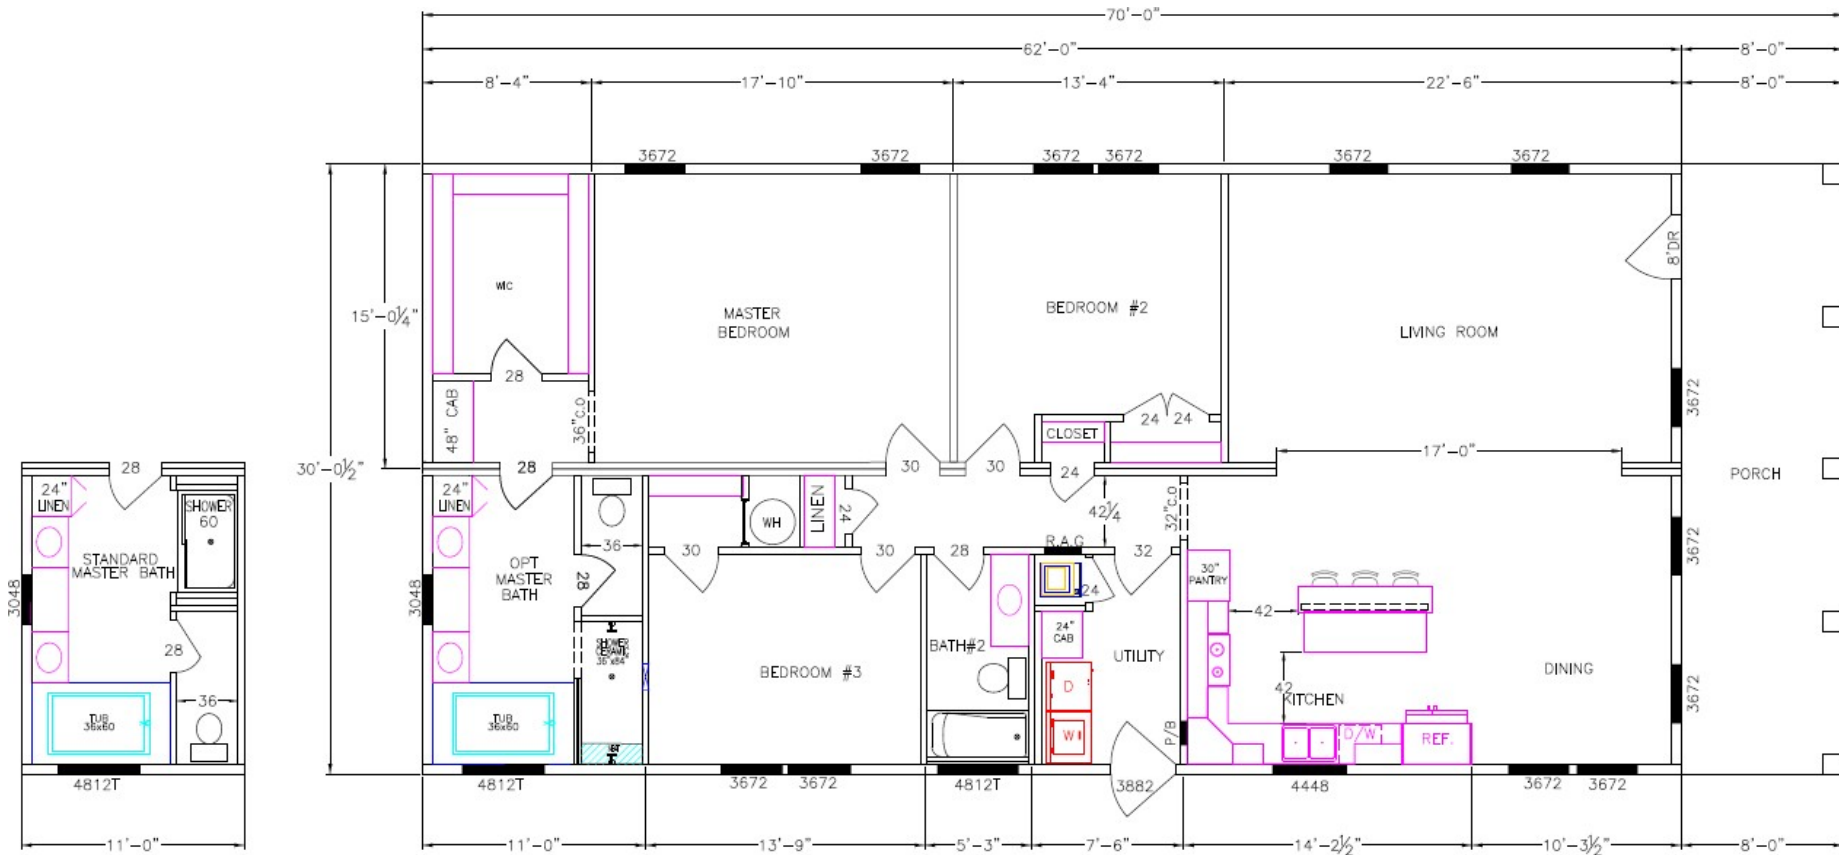

COTTAGE SERIES - IVY COTTAGE II

8004-74-3-32

3 BEDROOM/2 BATH 2100 SQFT/1860 HSQFT

DUE TO CONTINUOUS PRODUCT IMPROVEMENT, SPECIFICATIONS AND FINISH OPTIONS ARE SUBJECT TO CHANGE WITHOUT NOTICE. THE SQUARE FOOTAGE AND OTHER DIMENSIONS ARE APPROXIMATE. RENDERINGS ARE OFTEN SHOWN WITH OPTIONAL FEATURES AND UPGRADES THAT CAN BE ADDED AT ADDITIONAL COST. PLEASE CONTACT YOUR LOCAL FRANKLIN DEALER FOR FULL DETAILS REGARDING EXTERIOR AND INTERIOR OPTIONS AND PRICING. OVERALL LENGTH INCLUDES 4'0" FOR HITCH.