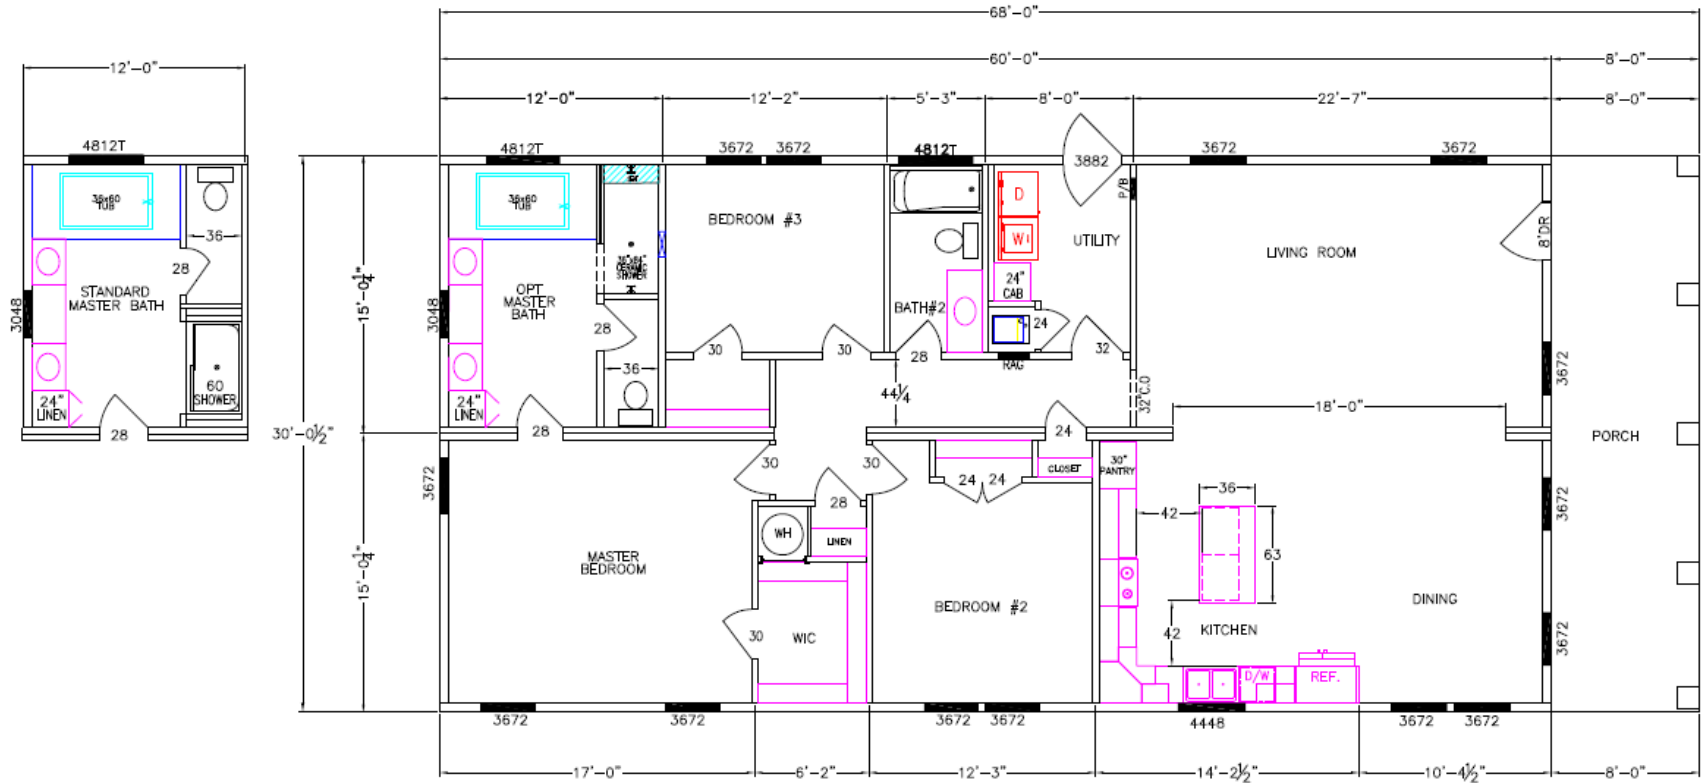

# COTTAGE SERIES - IVY COTTAGE I

8003-72-3-32

3 BEDROOM/2 BATH 2040 SQFT/1800 HSQFT

Due to continuous product improvement, specifications and finish options are subject to change without notice. The square footage and other dimensions are approximate. Renderings are often shown with optional features and upgrades that can be added at additional cost. Please contact your local Franklin dealer for full details regarding exterior and interior options and pricing. Overall length includes 4'0" for hitch.