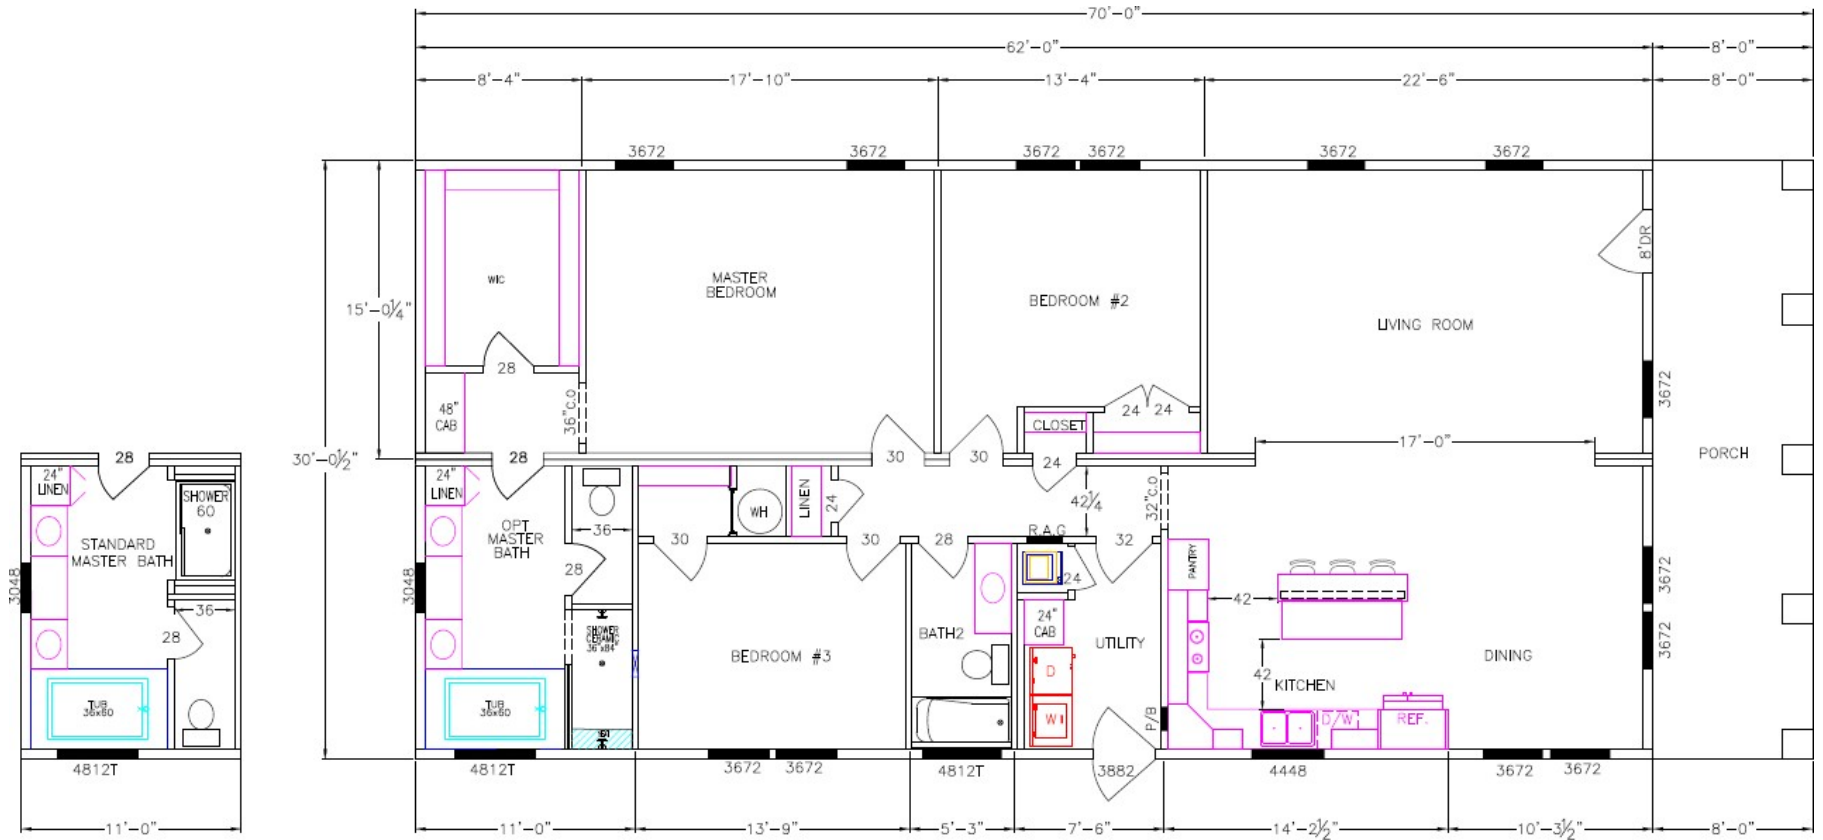

COTTAGE SERIES - HOMEWOOD II

8002-74-3-32

3 BEDROOM/2 BATH 2100 SQFT/1860 HSQFT

DUE TO CONTINUOUS PRODUCT IMPROVEMENT, SPECIFICATIONS AND FINISH OPTIONS ARE SUBJECT TO CHANGE WITHOUT NOTICE. THE SQUARE FOOTAGE AND OTHER DIMENSIONS ARE APPROXIMATE. RENDERINGS ARE OFTEN SHOWN WITH OPTIONAL FEATURES AND UPGRADES THAT CAN BE ADDED AT ADDITIONAL COST. PLEASE CONTACT YOUR LOCAL FRANKLIN DEALER FOR FULL DETAILS REGARDING EXTERIOR AND INTERIOR OPTIONS AND PRICING. OVERALL LENGTH INCLUDES 4'0" FOR HITCH.