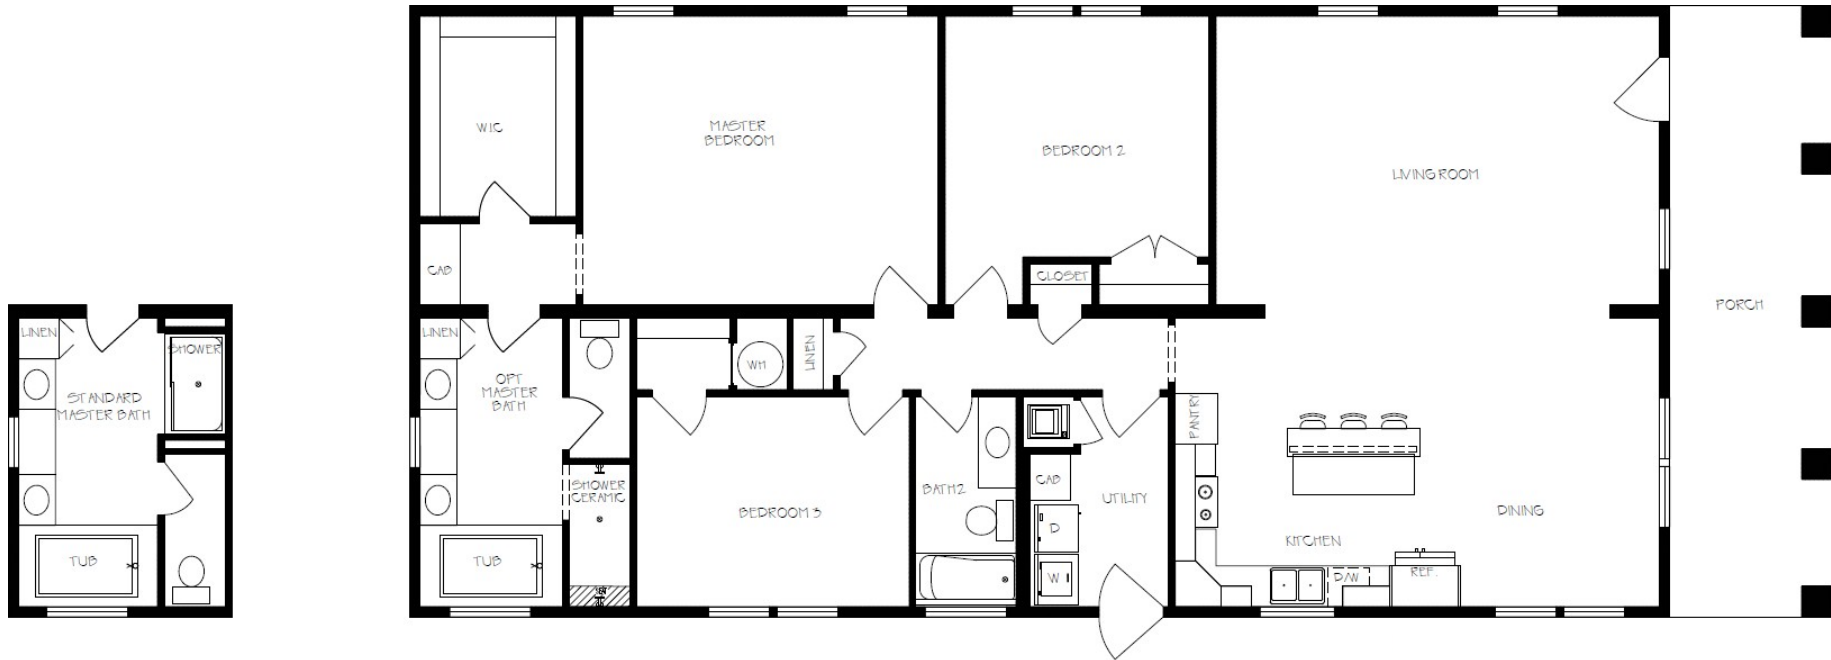

COTTAGE SERIES - HOMEWOOD II

8002-74-3-32

3 BEDROOM/2 BATH 2100 SQFT/1860 HSQFT

Due to continuous product improvement, specifications and finish options are subject to change without notice. The square footage and other dimensions are approximate. Renderings are often shown with optional features and upgrades that can be added at additional cost. Please contact your local Franklin dealer for full details regarding exterior and interior options and pricing. Overall length includes 4'0" for hitch.