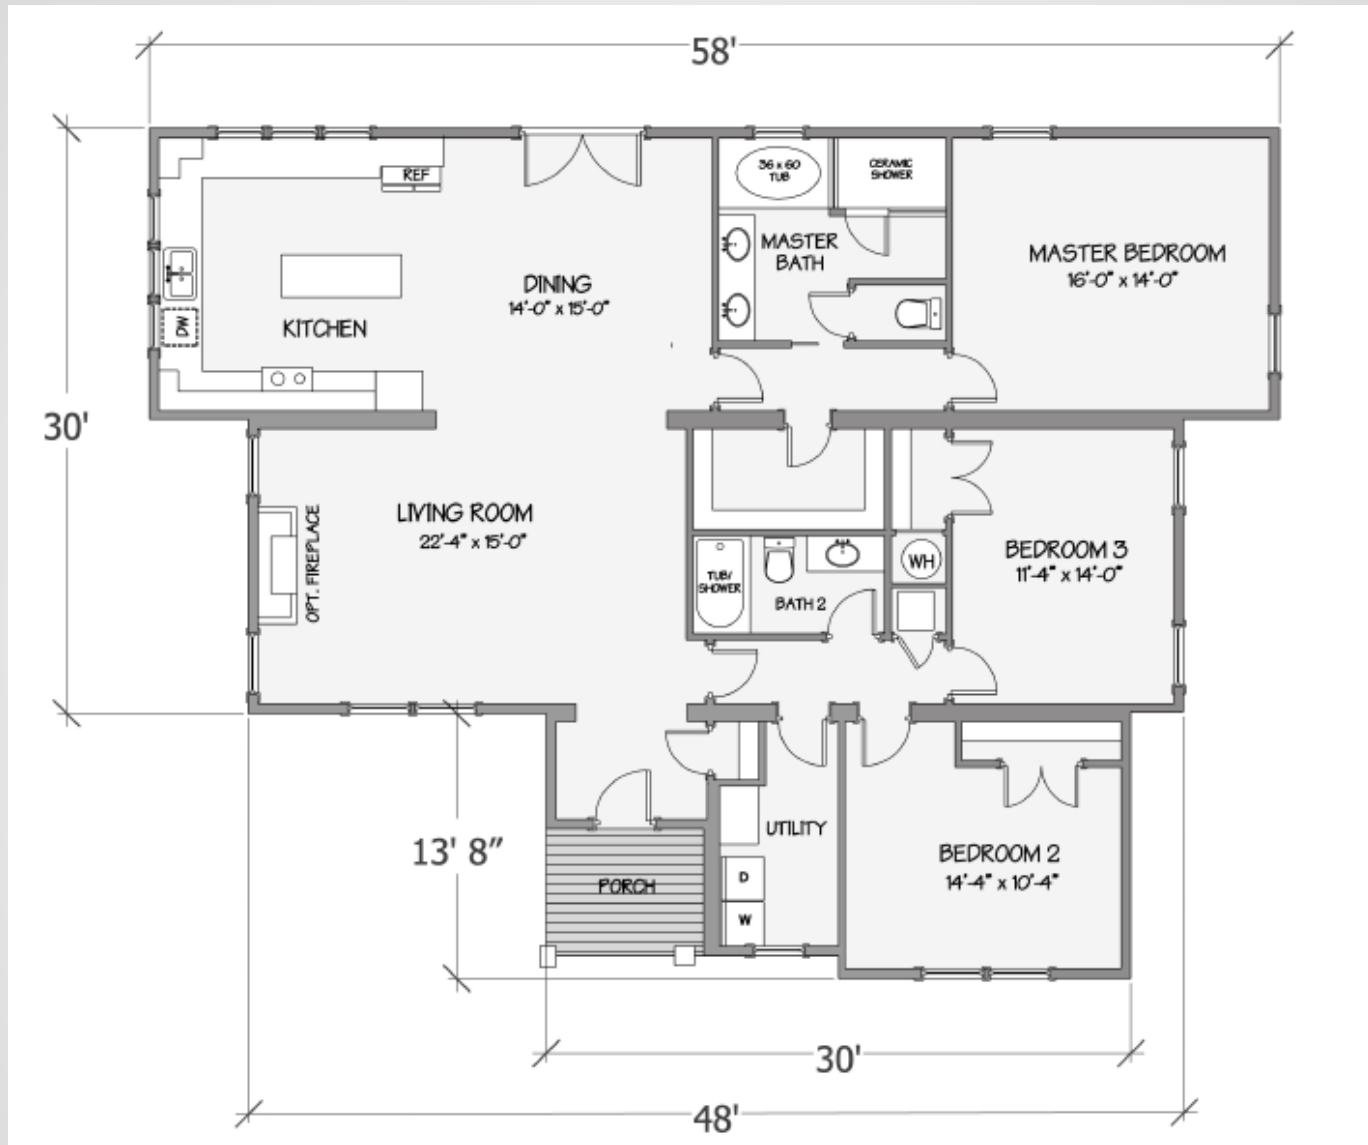

# Manor Collection - Nandina IV

5115-62-3-47 3BR/2BA 1985 TSF / 1931 HSF

Due to continuous product improvement, specifications and finish options are subject to change without notice. The square footage and other dimensions are approximate. Renderings are often shown with optional features and upgrades that can be added at additional cost.