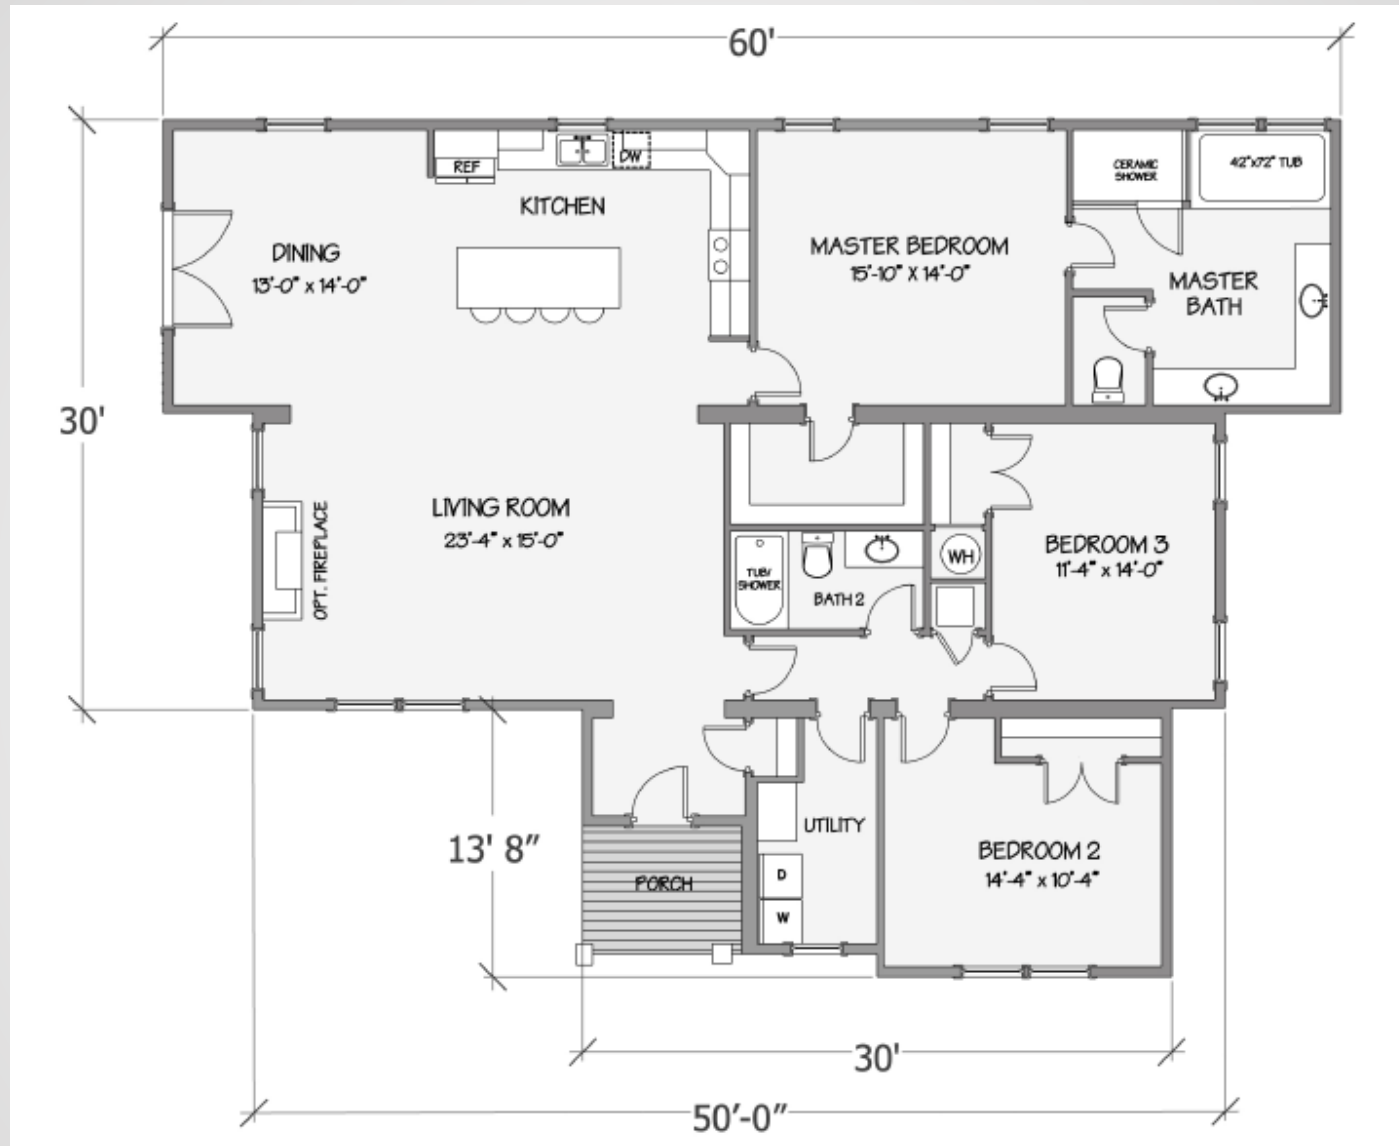

Manor Collection - Nandina III

5114-64-3-47 3BR/2BA 2015 TSF / 1961 HSF

Due to continuous product improvement, specifications and finish options are subject to change without notice. The square footage and other dimensions are approximate. Renderings are often shown with optional features and upgrades that can be added at additional cost.