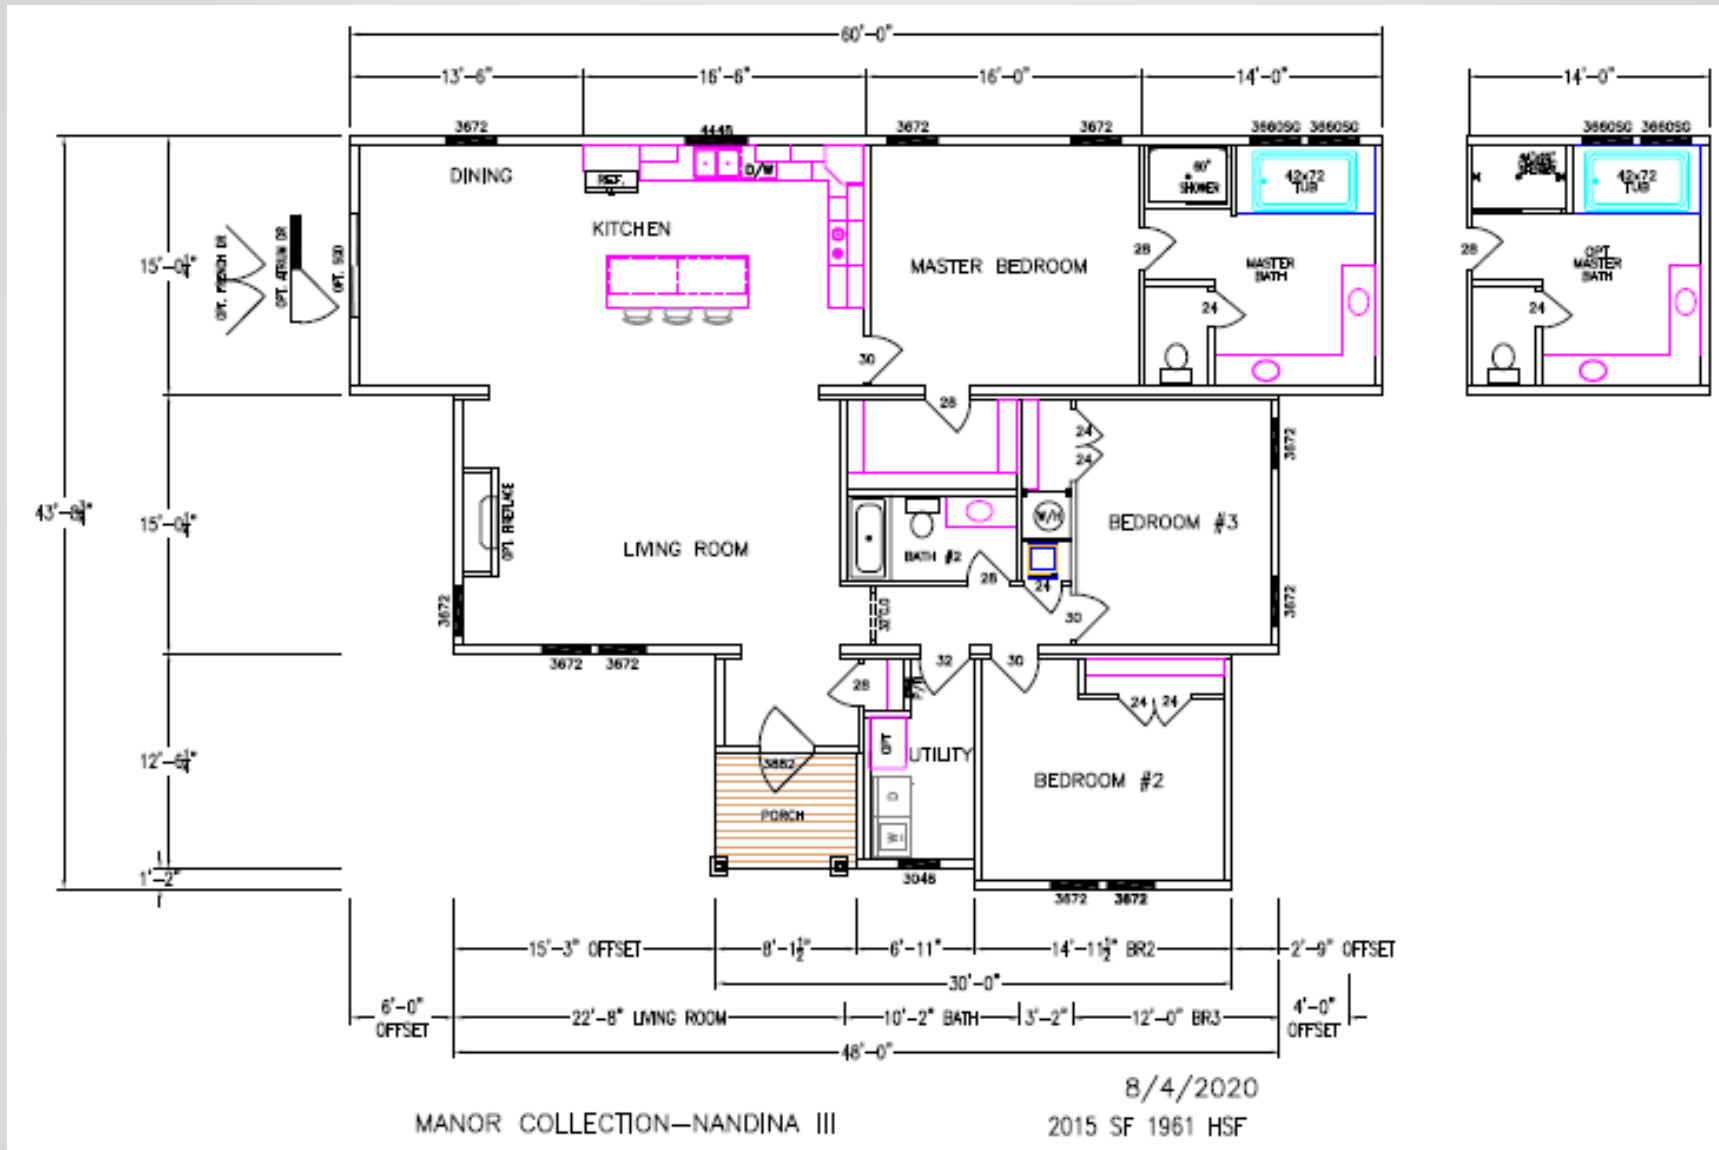

Manor Collection - Nandina III

5114-64-3-47 3BR/2BA 2015 TSF / 1961 HSF

Due to continuous product improvement, specifications and finish options are subject to change without notice. The square footage and other dimensions are approximate. Renderings are often shown with optional features and upgrades that can be added at additional cost.