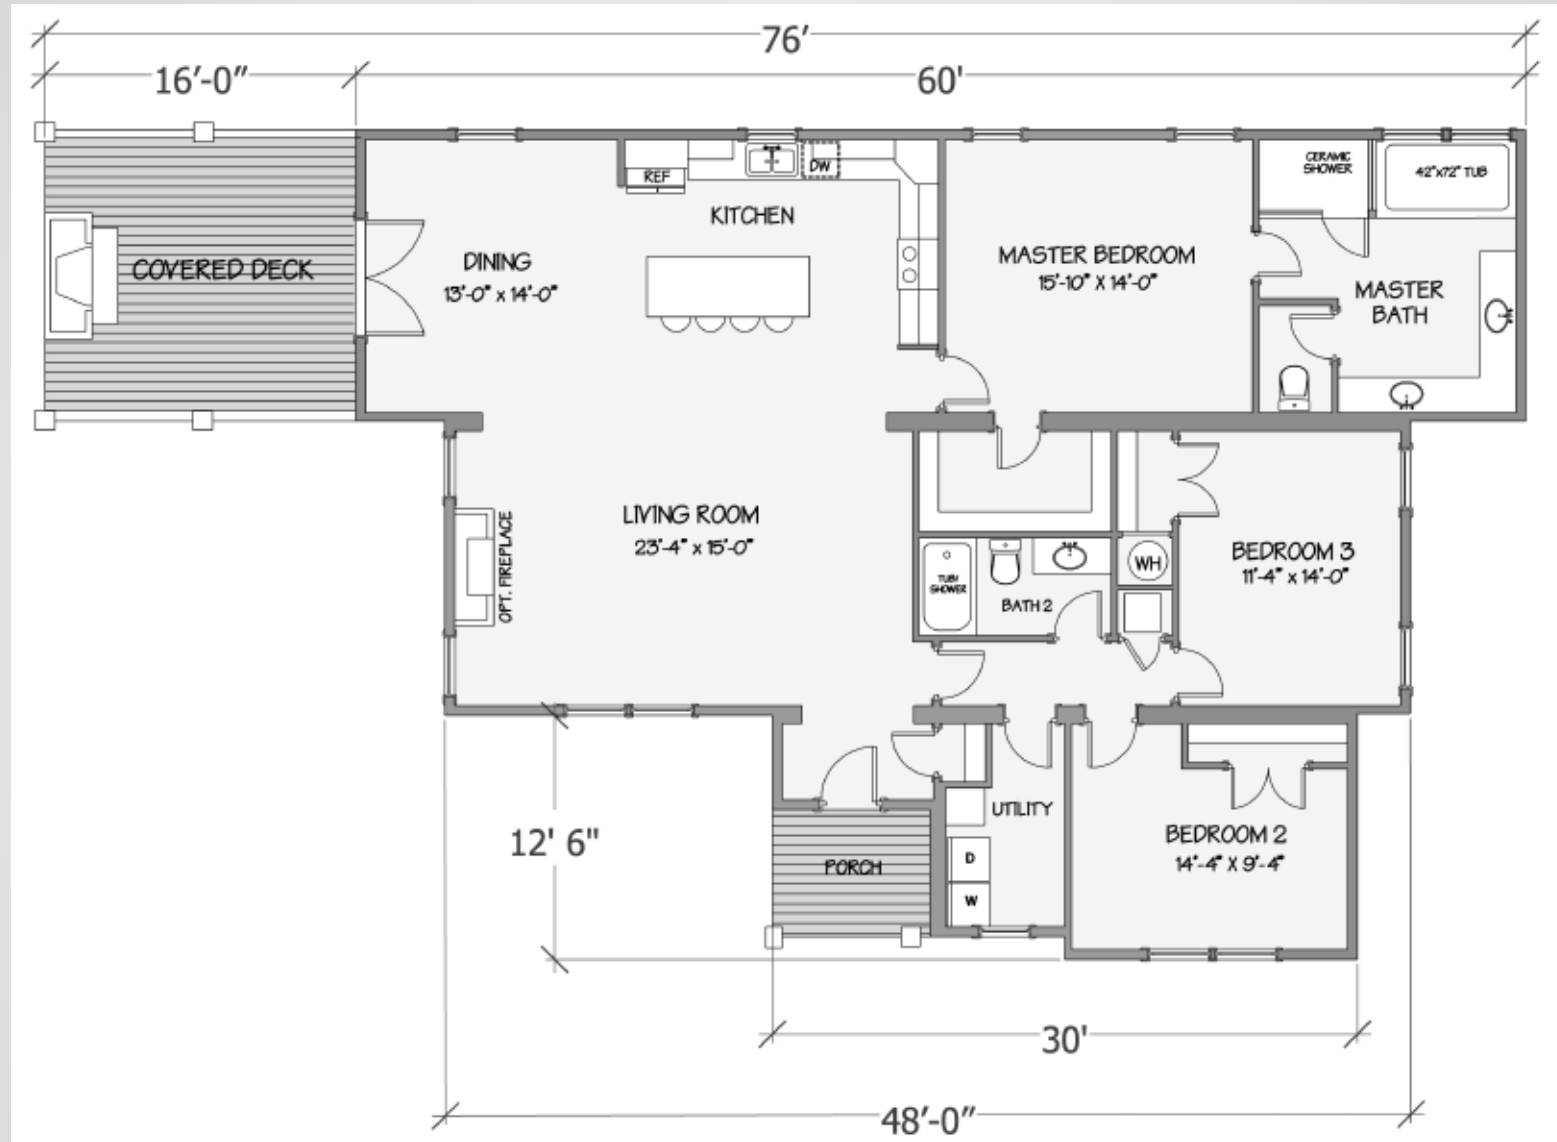

Manor Collection - Nandina II

5113-80-3-47 3BR/2BA 2240 TSF / 1961 HSF

Due to continuous product improvement, specifications and finish options are subject to change without notice. The square footage and other dimensions are approximate. Renderings are often shown with optional features and upgrades that can be added at additional cost.