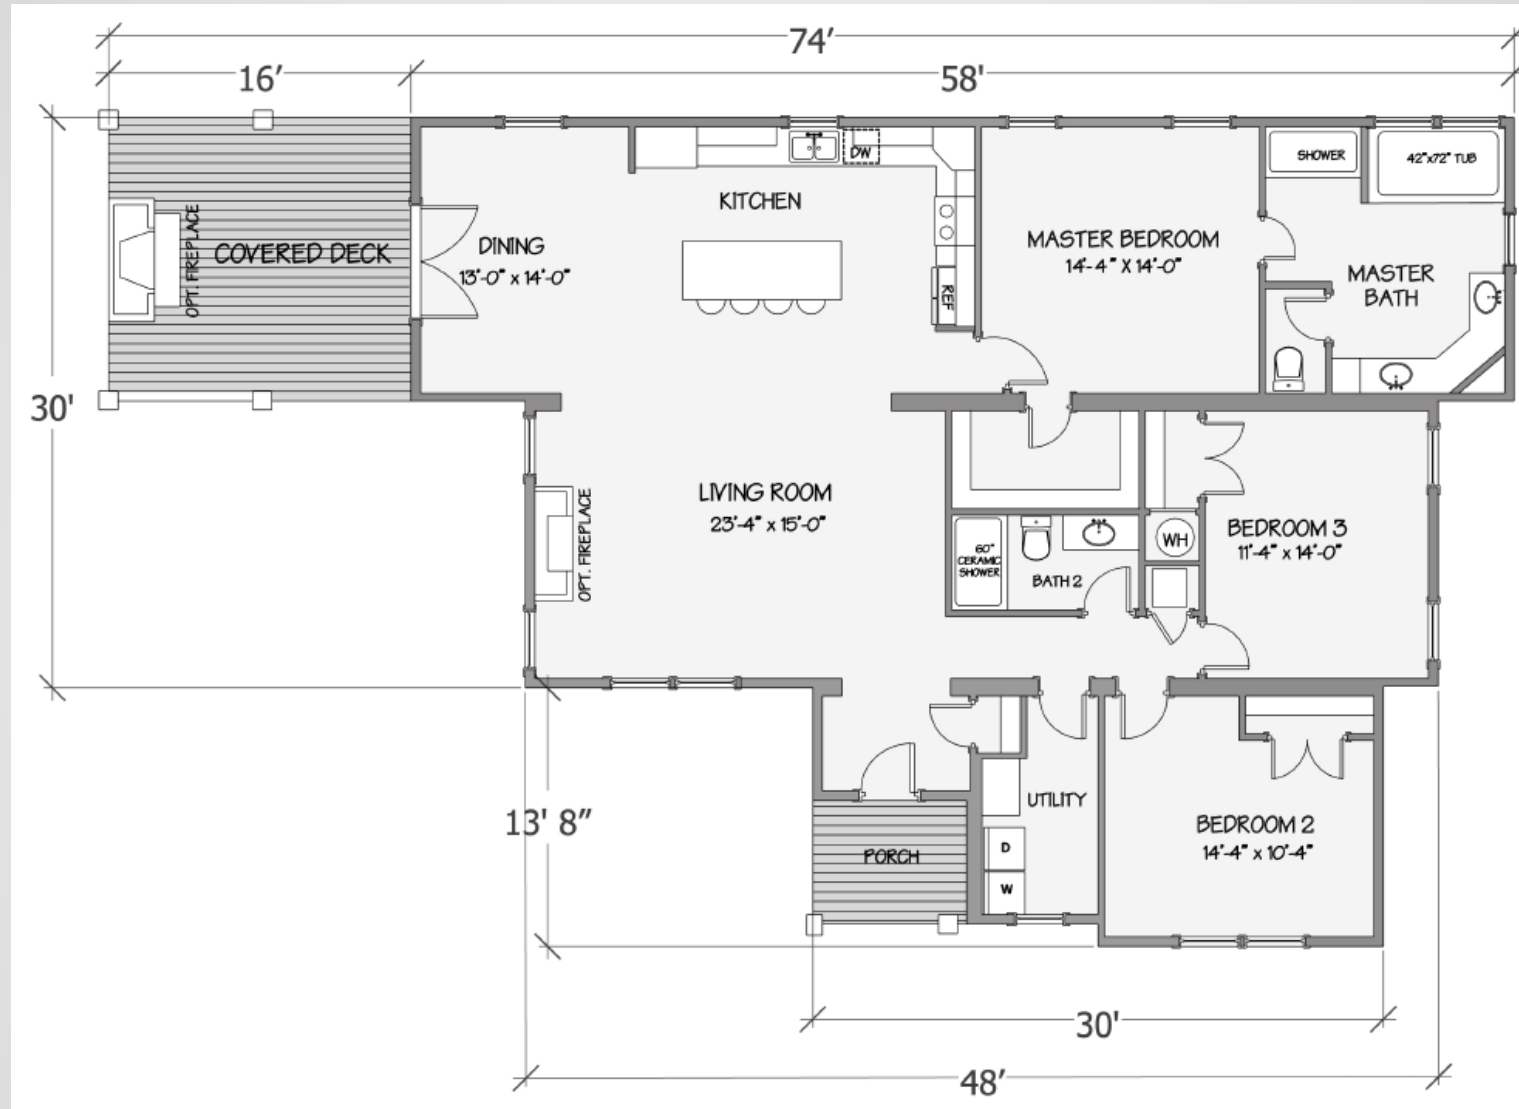

Manor Collection - Nandina I

5039-78-3-47 3BR/2BA 2227 TSF / 1932HSF

Due to continuous product improvement, specifications and finish options are subject to change without notice. The square footage and other dimensions are approximate. Renderings are often shown with optional features and upgrades that can be added at additional cost.