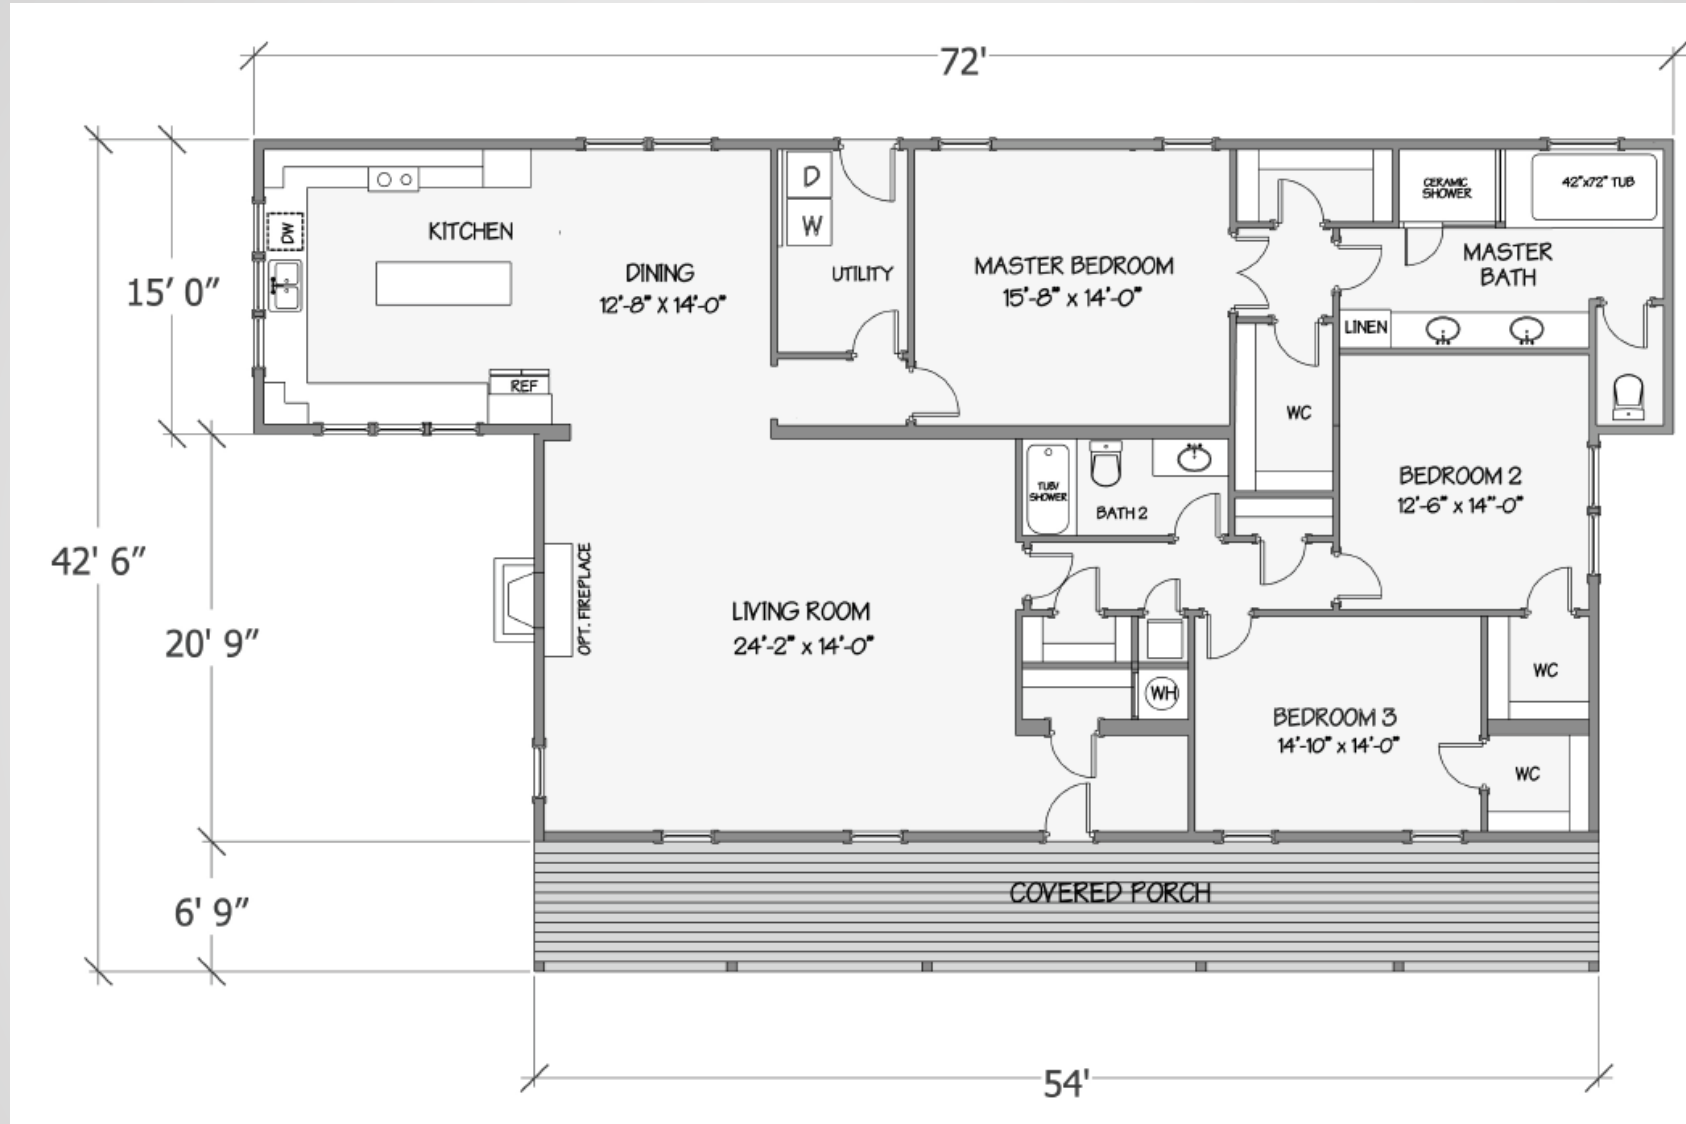

Manor Collection - Lilly III

5116-76-3-44 3BR/2BA 2606 TSF / 2235 HSF

Due to continuous product improvement, specifications and finish options are subject to change without notice. The square footage and other dimensions are approximate. Renderings are often shown with optional features and upgrades that can be added at additional cost.