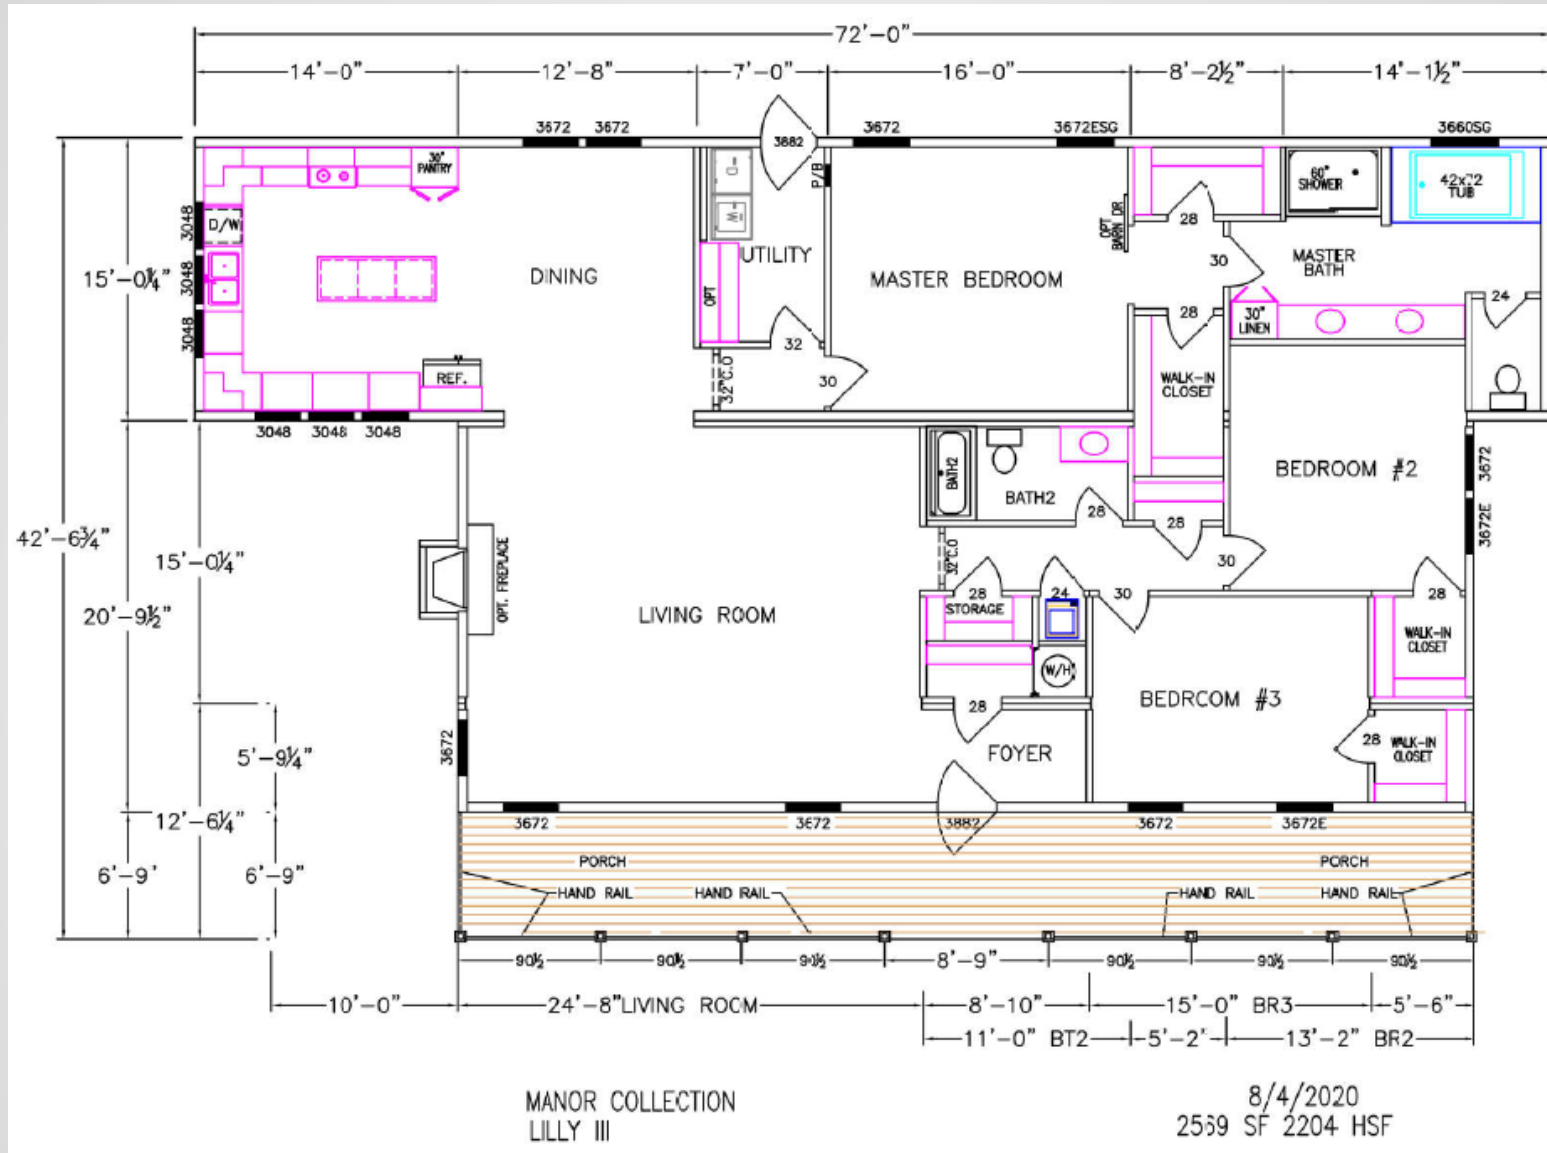

Manor Collection - Lilly III

5116-76-3-44 3BR/2BA 2569 TSF / 2235 HSF

Due to continuous product improvement, specifications and finish options are subject to change without notice. The square footage and other dimensions are approximate. Renderings are often shown with optional features and upgrades that can be added at additional cost.