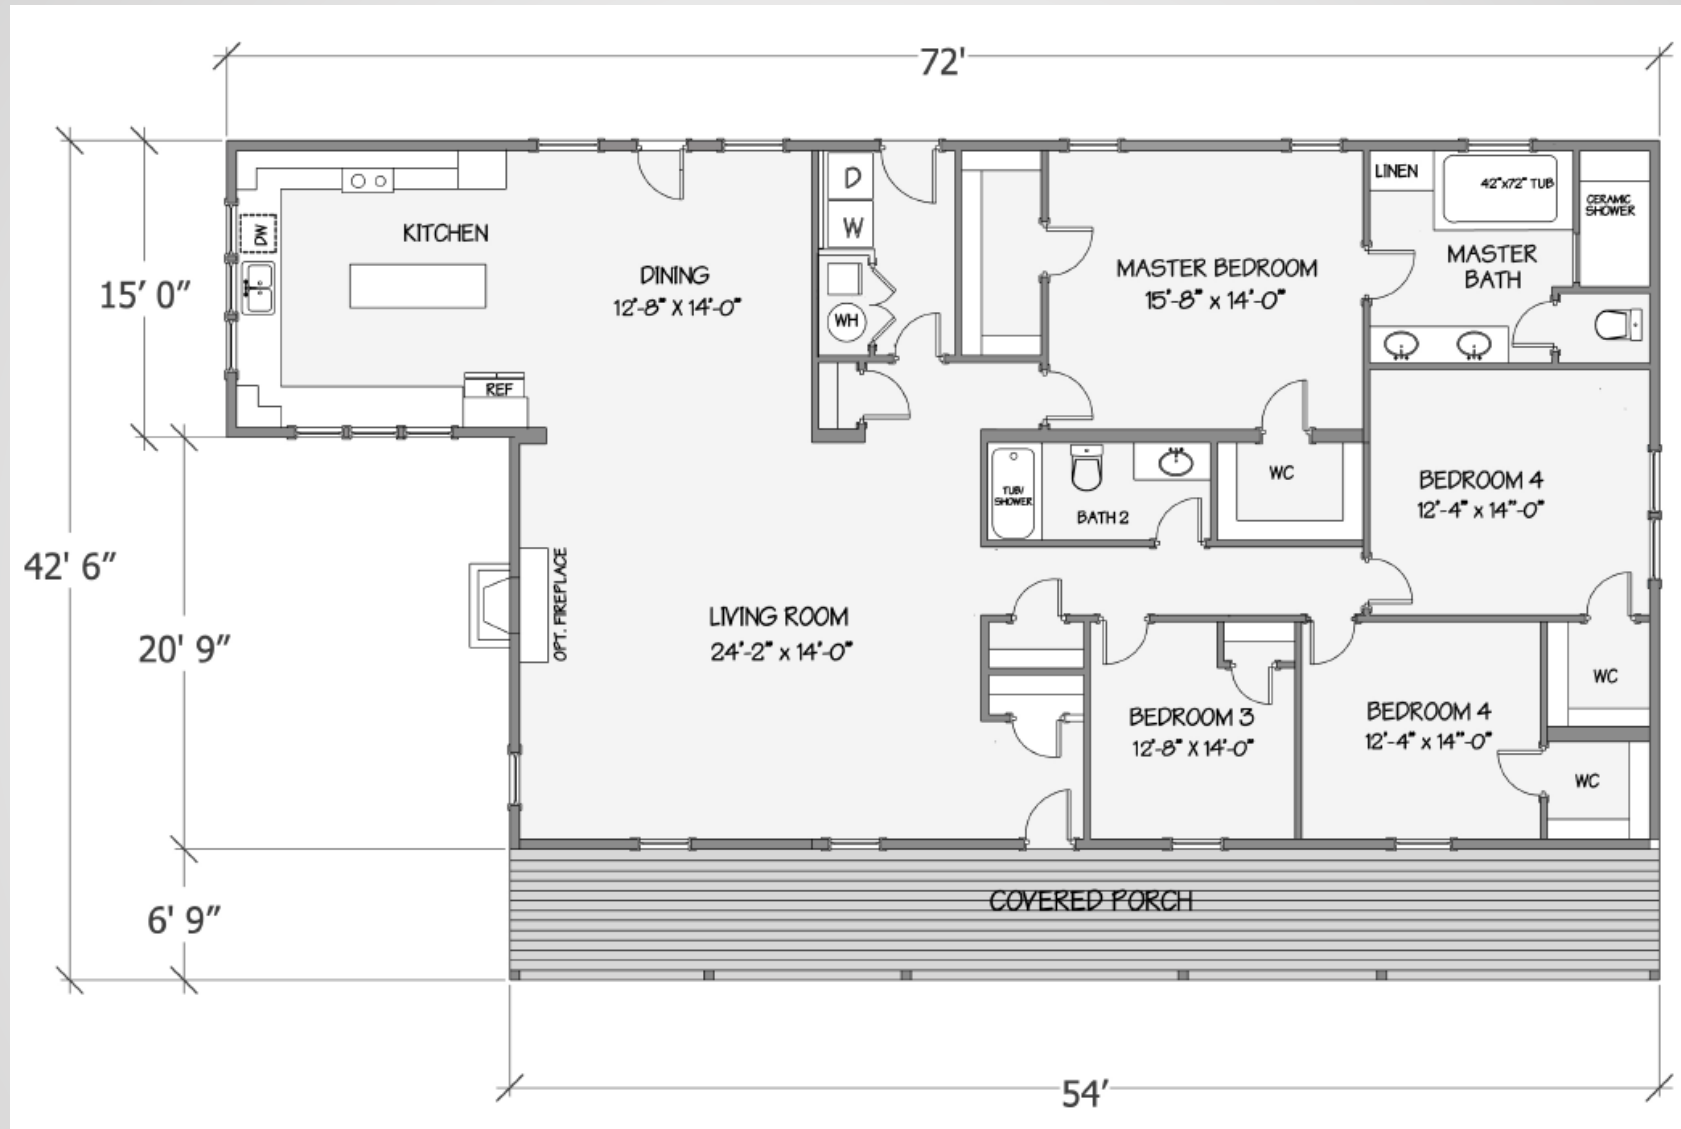

# Manor Collection - Lilly II

5075-76-4-44 4BR/2BA 2565TSF / 2201HSF

Due to continuous product improvement, specifications and finish options are subject to change without notice. The square footage and other dimensions are approximate. Renderings are often shown with optional features and upgrades that can be added at additional cost.