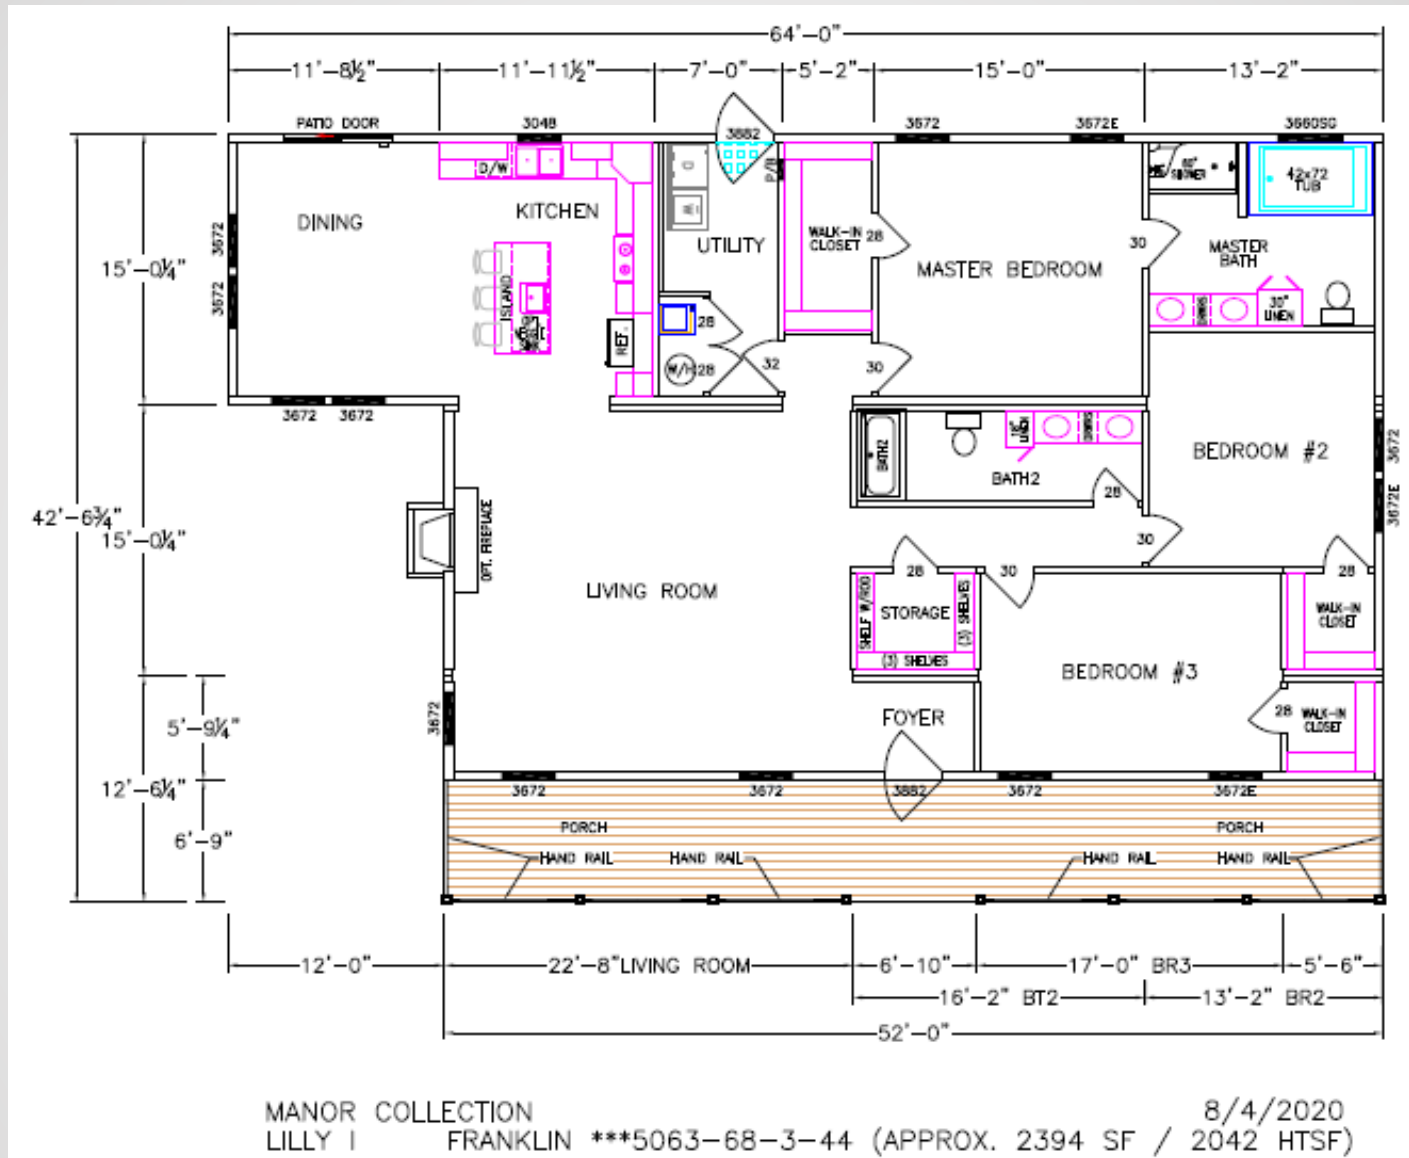

# Manor Collection - Lilly I

5063-68-3-44    3BR/2BA    2394 TSF / 2042 HSF

Due to continuous product improvement, specifications and finish options are subject to change without notice. The square footage and other dimensions are approximate. Renderings are often shown with optional features and upgrades that can be added at additional cost.