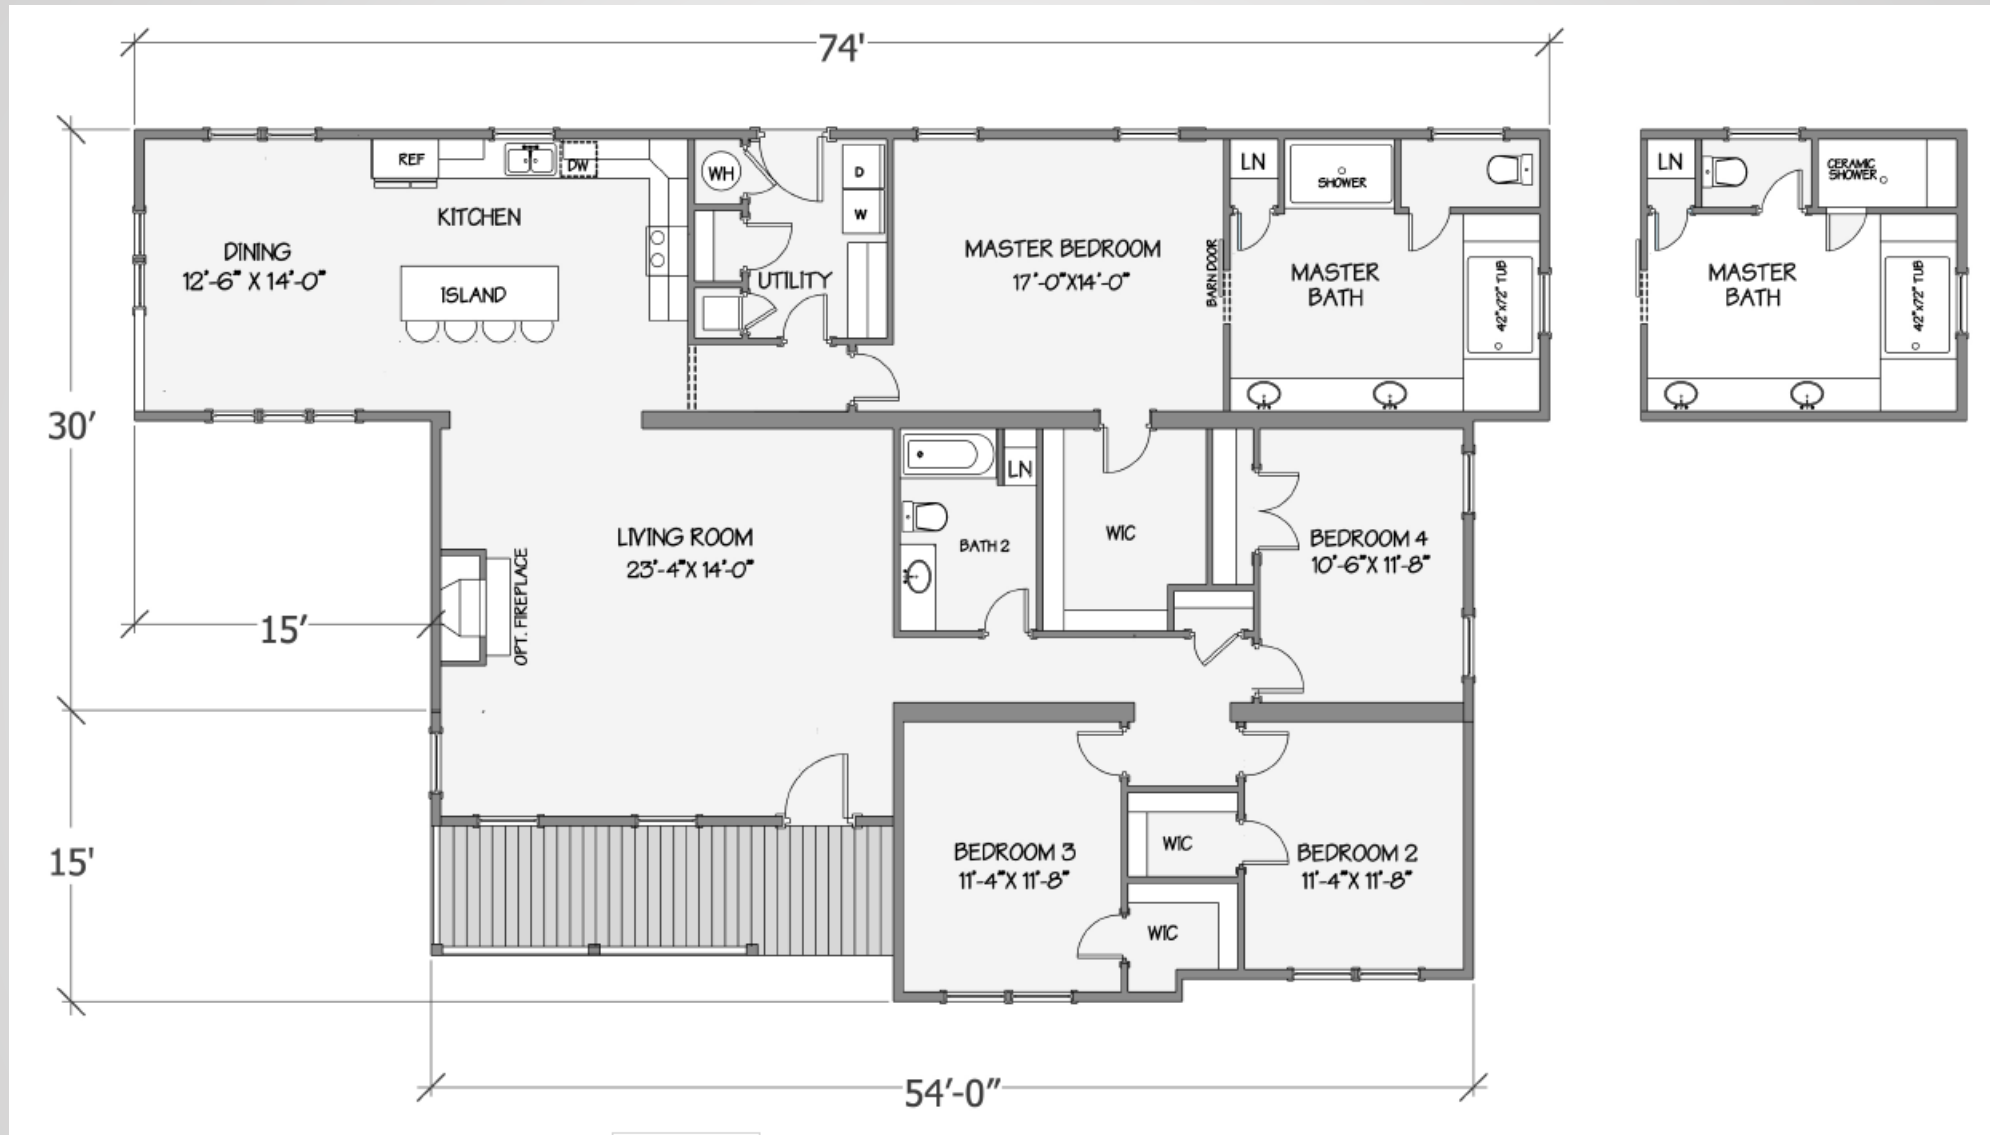

Manor Collection - Jasmine II

5118-78-4-47 4BR/2BA 2477 TSF / 2639 HSF

Due to continuous product improvement, specifications and finish options are subject to change without notice. The square footage and other dimensions are approximate. Renderings are often shown with optional features and upgrades that can be added at additional cost.