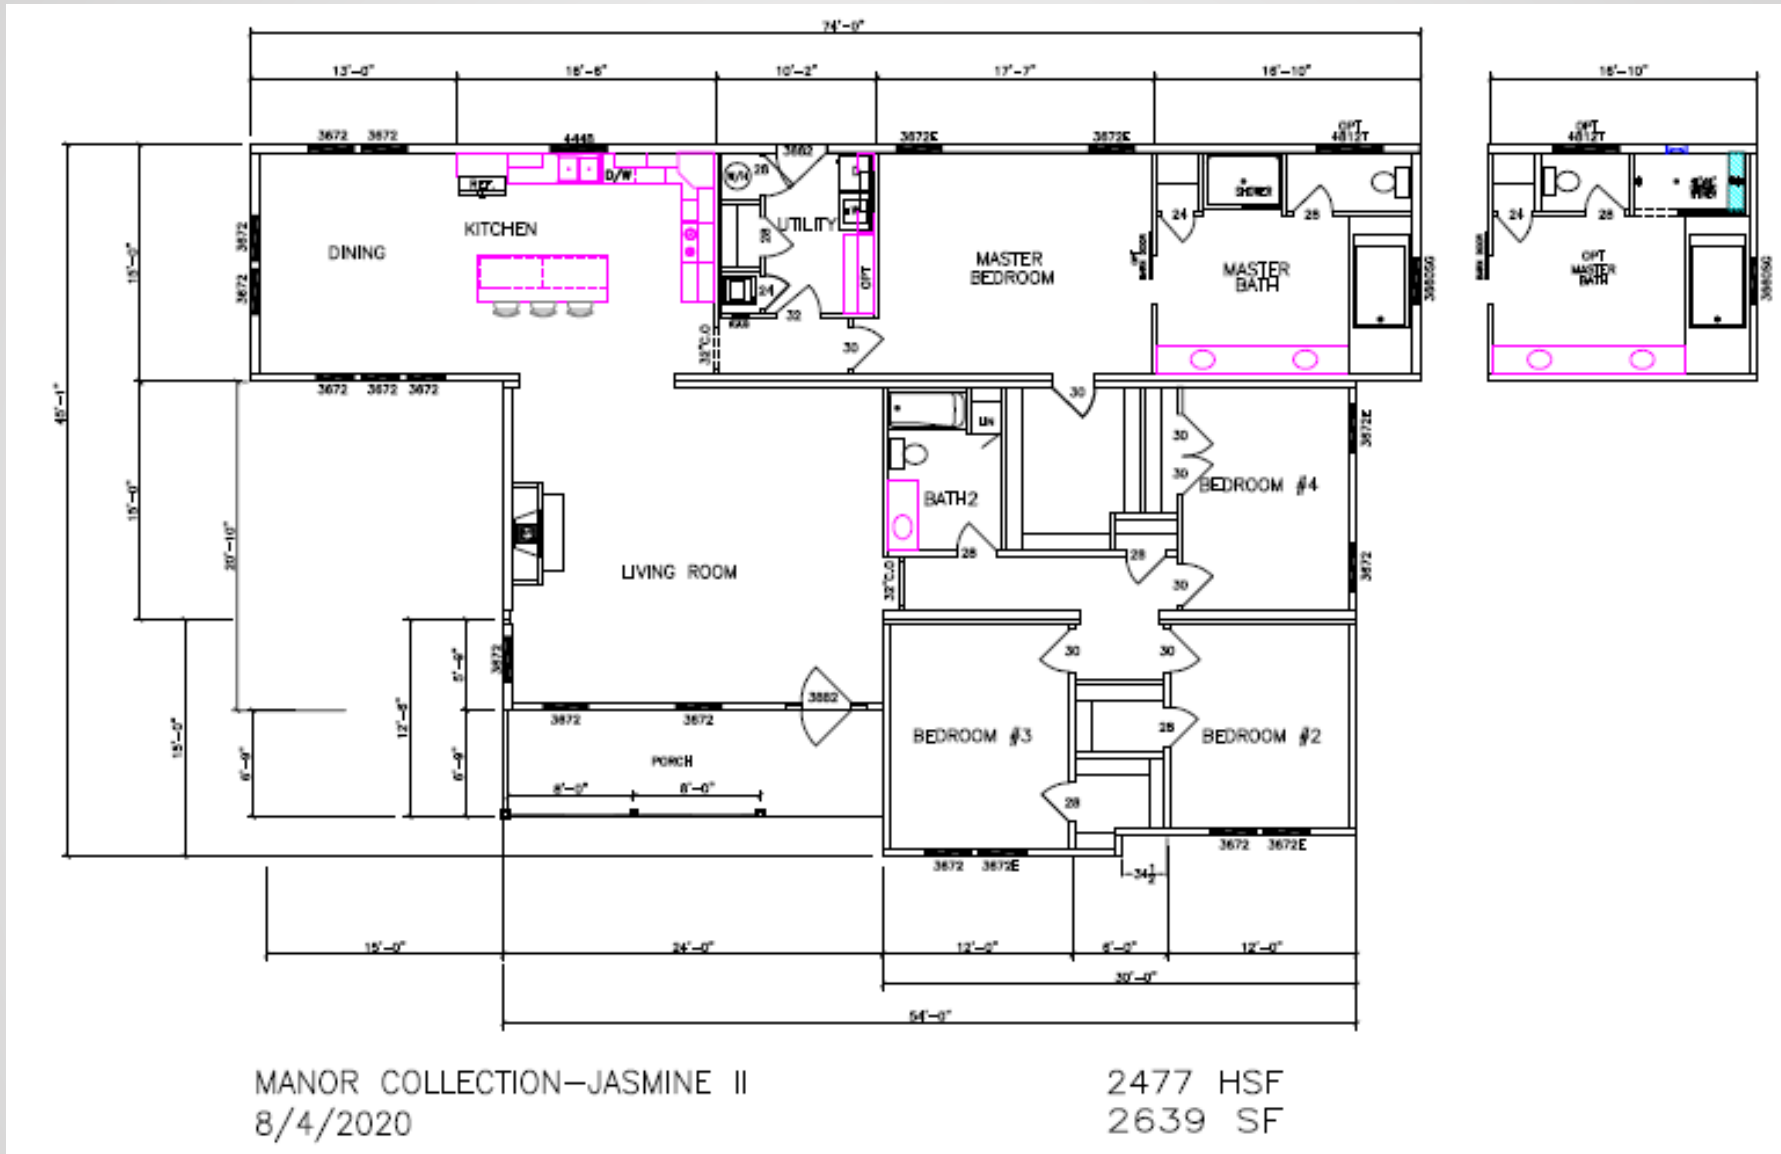

Manor Collection - Jasmine II

5118-78-4-47 4BR/2BA 2477 TSF / 2639 HSF

Due to continuous product improvement, specifications and finish options are subject to change without notice. The square footage and other dimensions are approximate. Renderings are often shown with optional features and upgrades that can be added at additional cost.