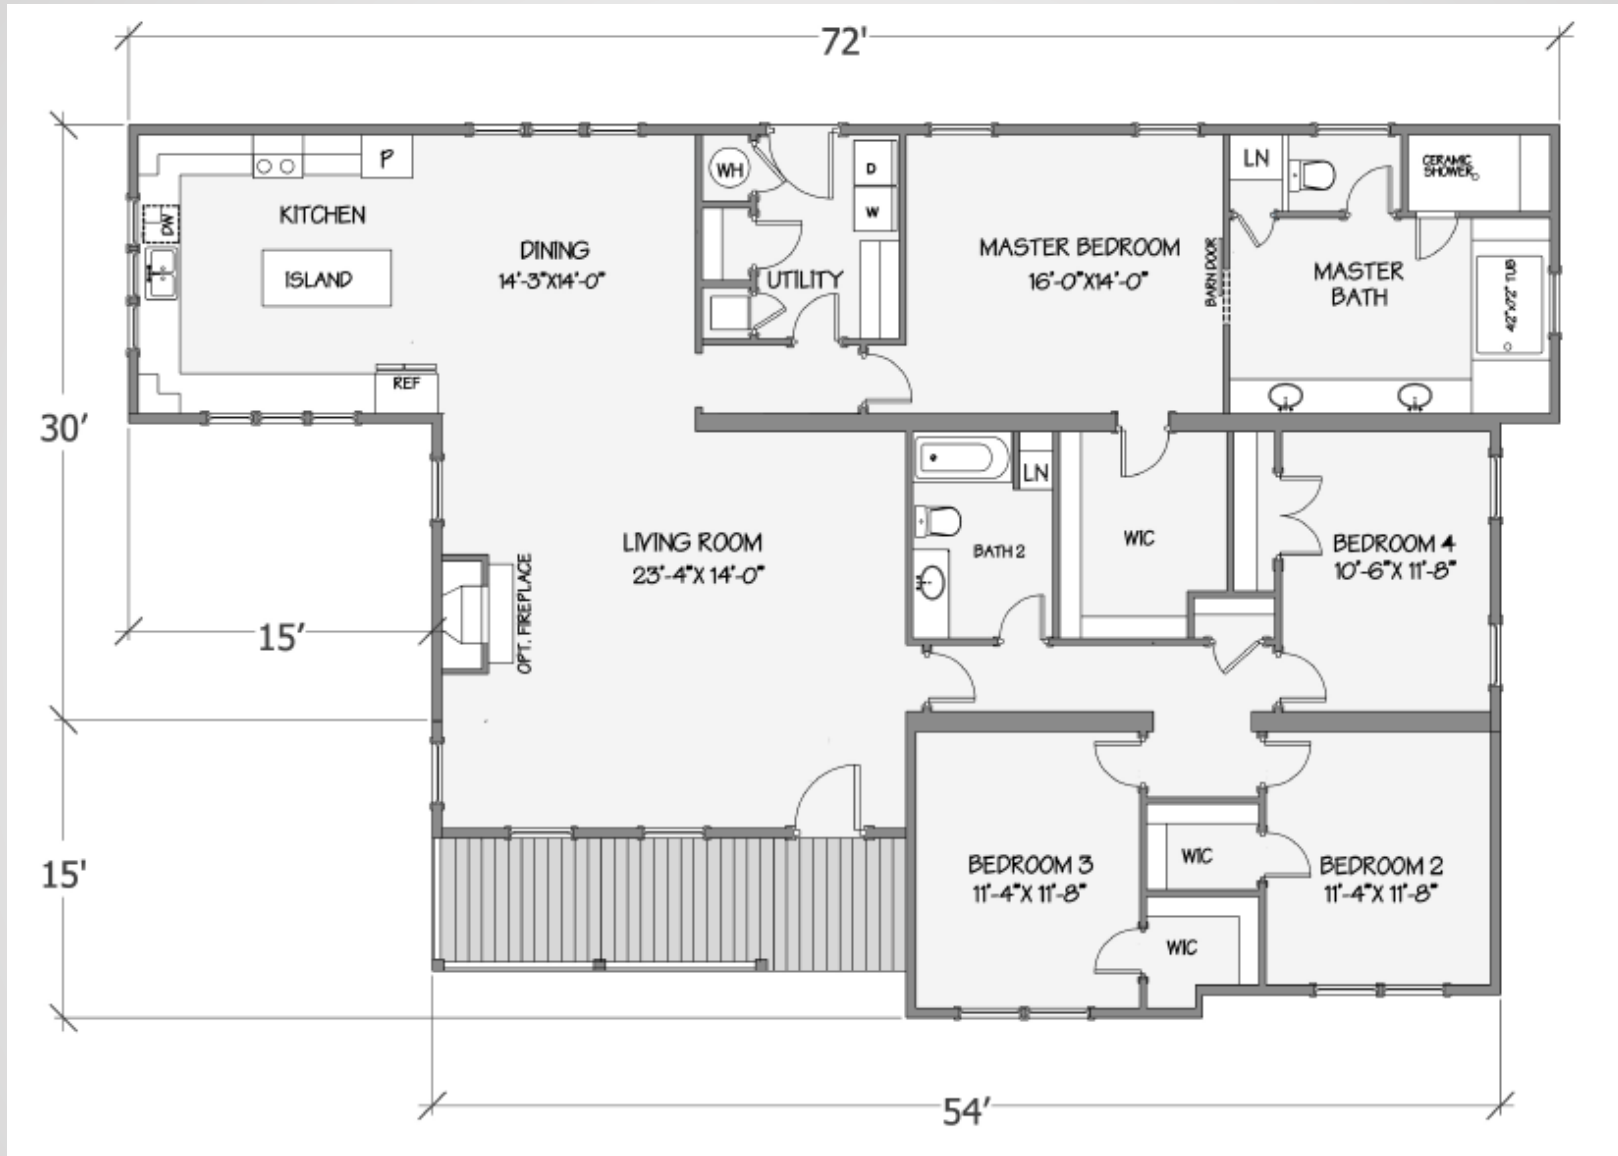

# Manor Collection - Jasmine I

5117-76-4-47 4BR/2BA 2700 TSF / 2538 HSF

Due to continuous product improvement, specifications and finish options are subject to change without notice. The square footage and other dimensions are approximate. Renderings are often shown with optional features and upgrades that can be added at additional cost.