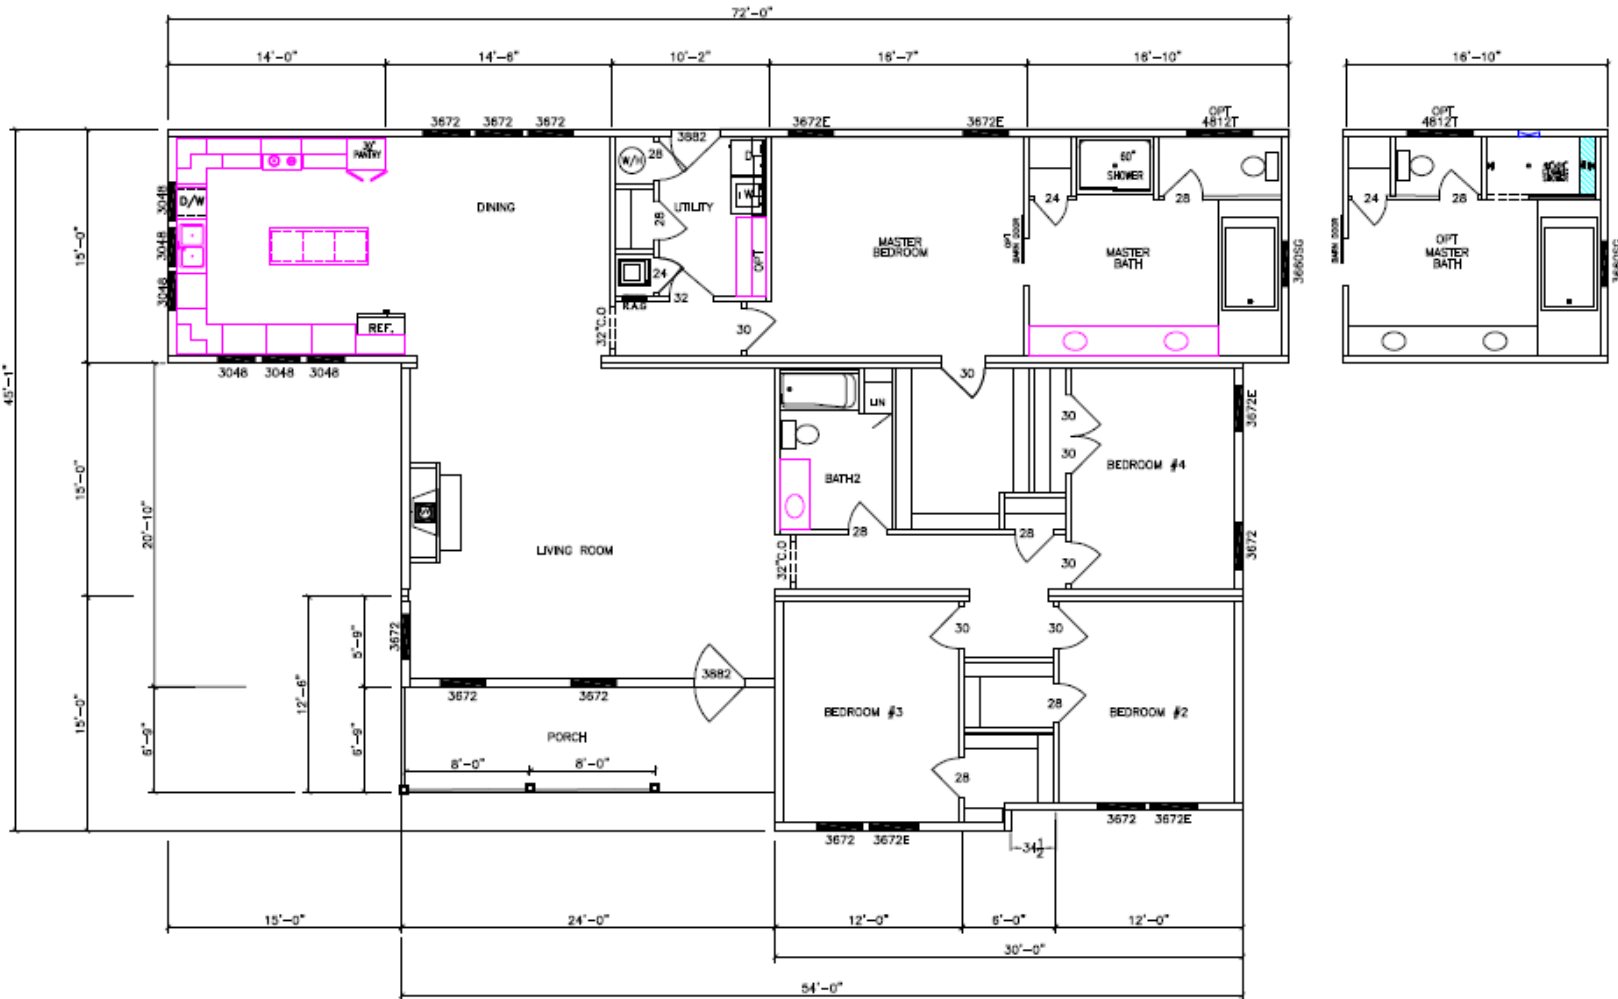

Manor Collection - Jasmine I

JASMINE I MANOR COLLECTION

8/4/2020
2624SF 2462HSF

5117-76-4-47 4BR/2BA 2624 TSF / 2462 HSF

Due to continuous product improvement, specifications and finish options are subject to change without notice. The square footage and other dimensions are approximate. Renderings are often shown with optional features and upgrades that can be added at additional cost.