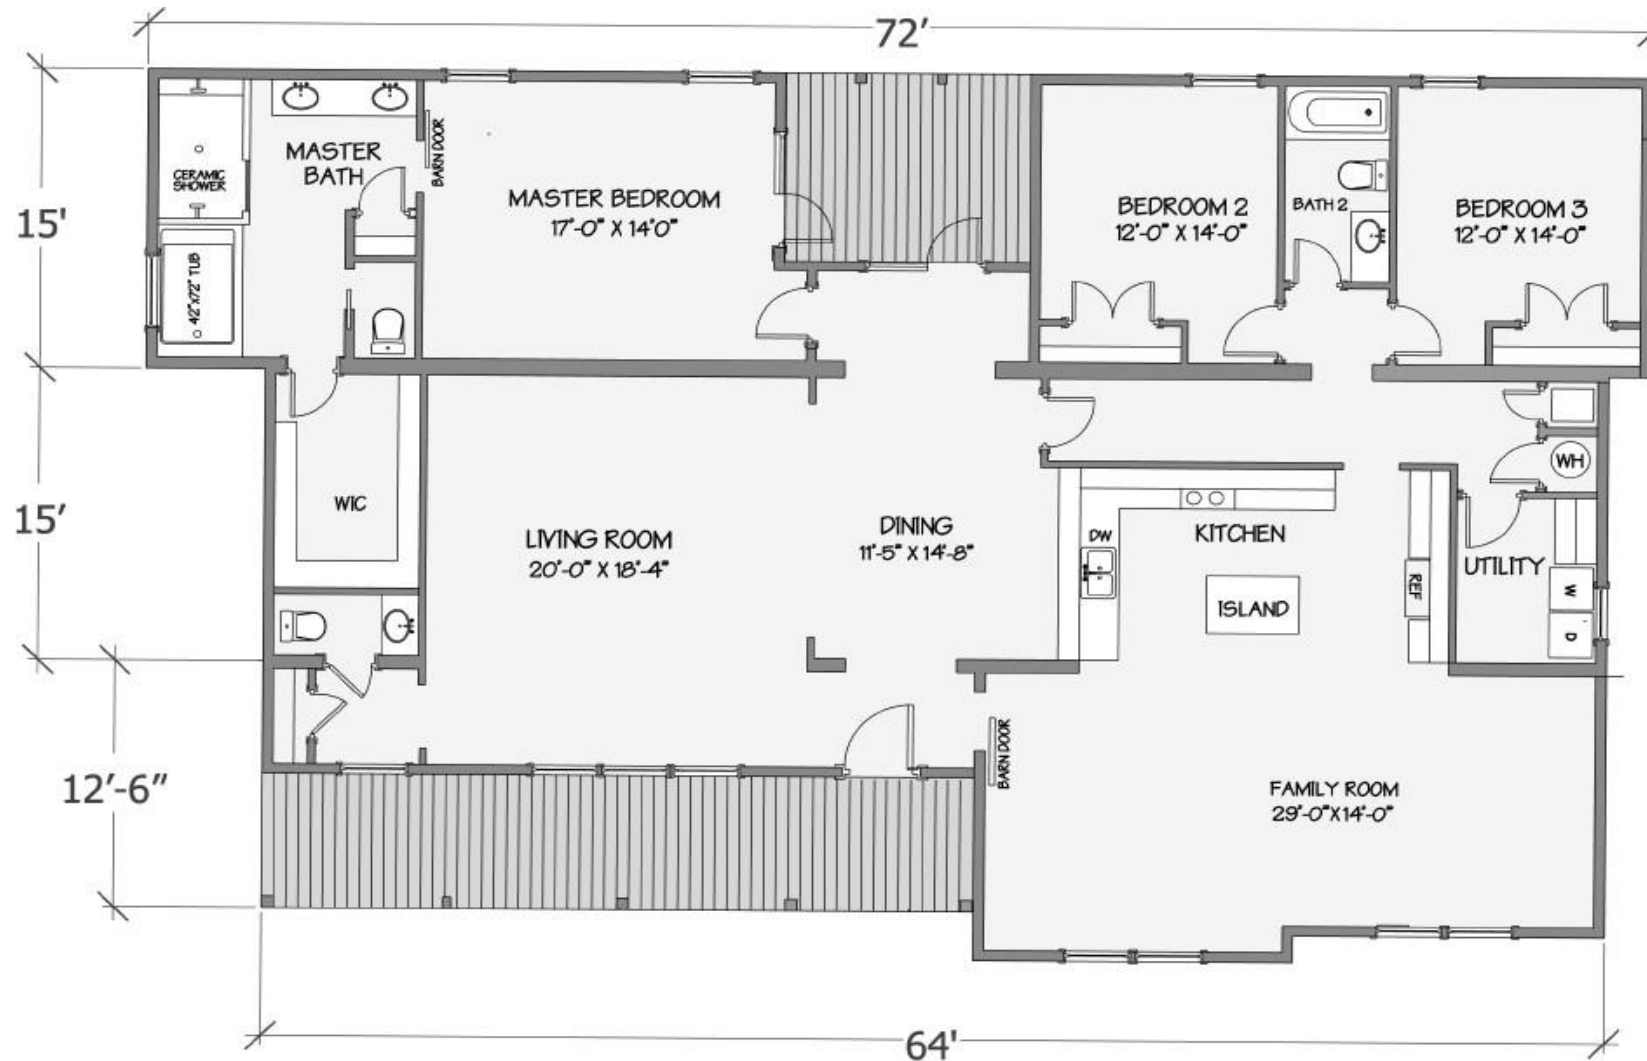

Manor Collection - Cypress Lake I

5136-76-3-47 3BR/2BA 2844 TSF / 2588 HSF

Due to continuous product improvement, specifications and finish options are subject to change without notice. The square footage and other dimensions are approximate. Renderings are often shown with optional features and upgrades that can be added at additional cost.