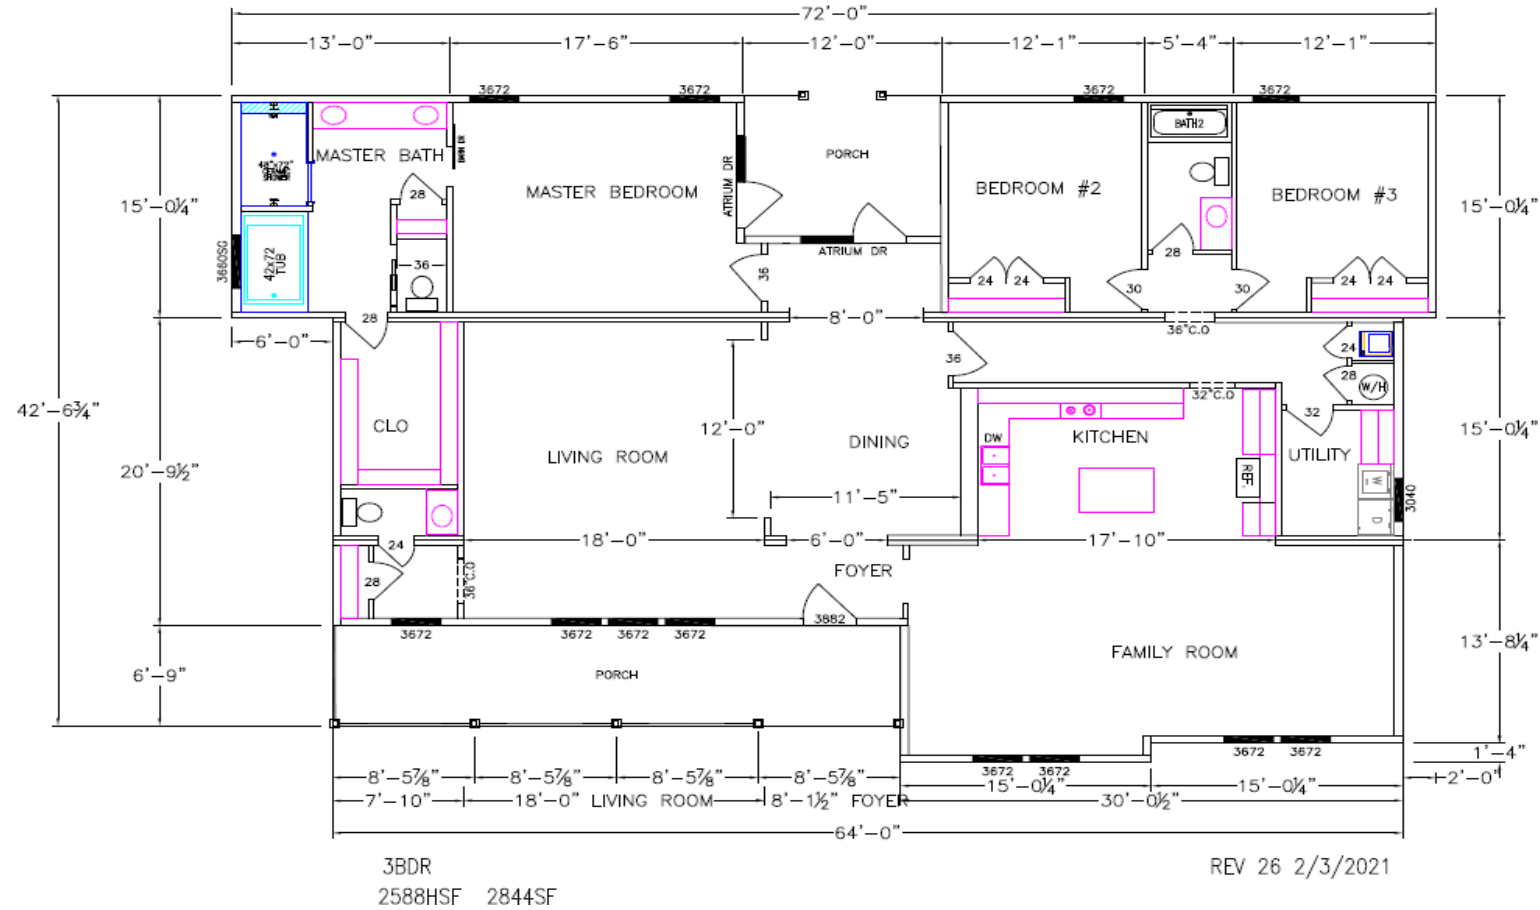

Manor Collection - Cypress Lake I

5136-76-3-47 3BR/2BA 2844 TSF / 2588 HSF

Due to continuous product improvement, specifications and finish options are subject to change without notice. The square footage and other dimensions are approximate. Renderings are often shown with optional features and upgrades that can be added at additional cost.