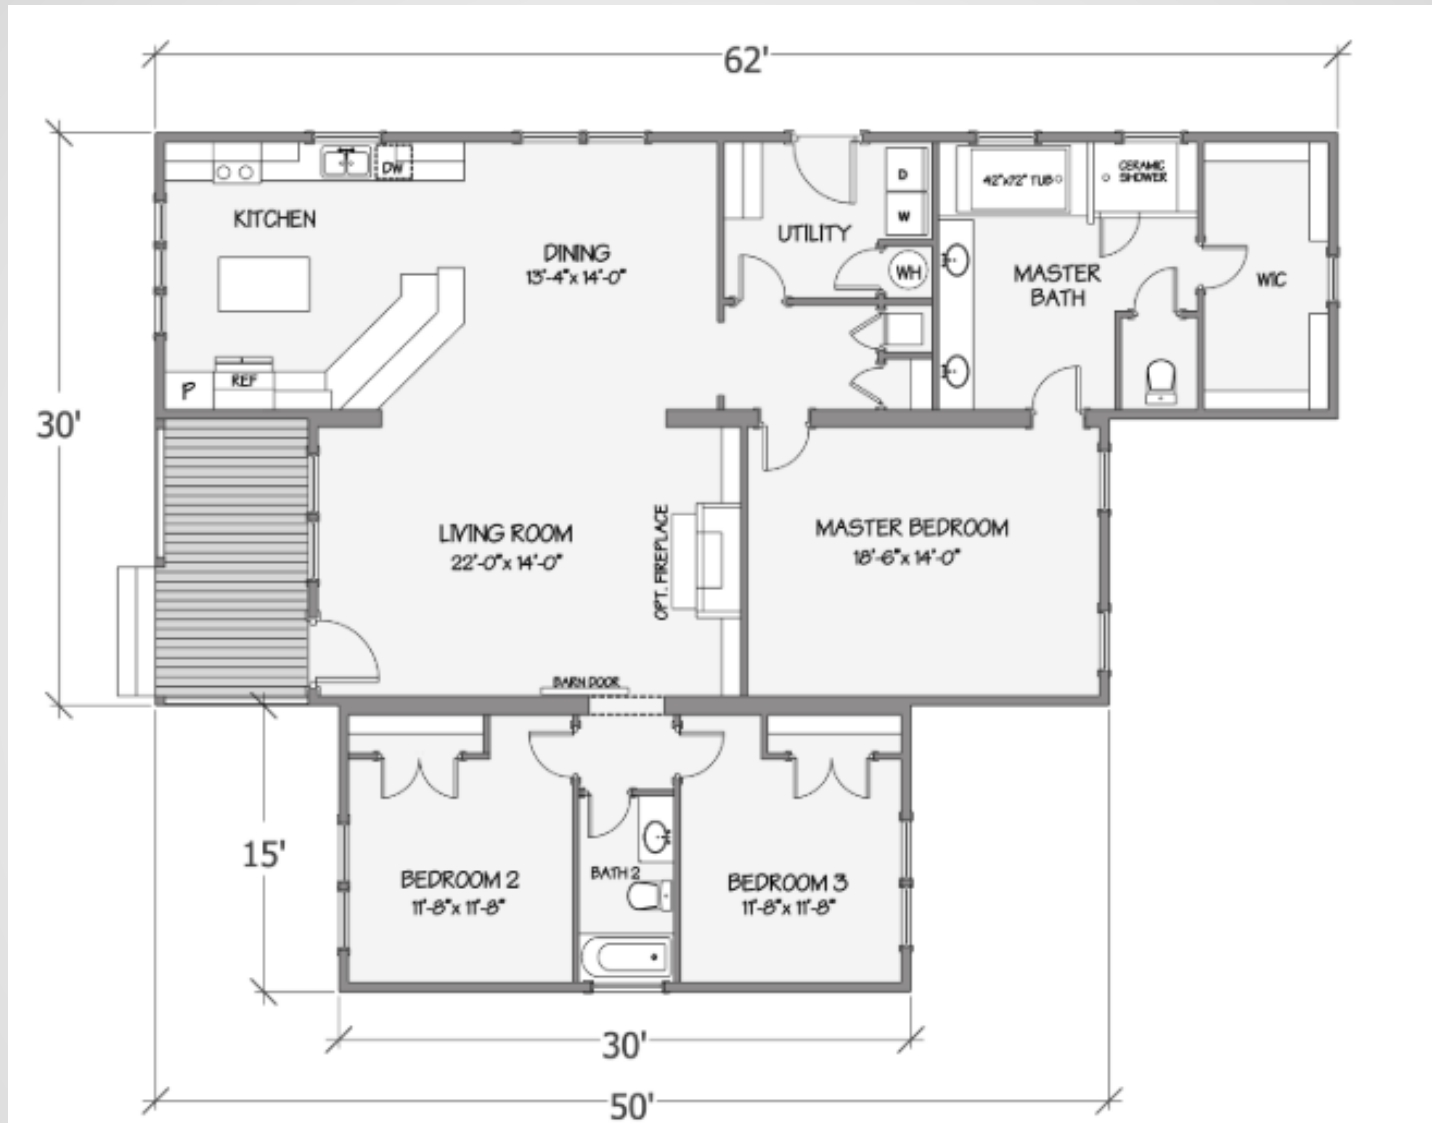

Manor Collection – Azalea II

5111-66-3-47 3BR/2BA 2130 TSF / 1984 HSF

Due to continuous product improvement, specifications and finish options are subject to change without notice. The square footage and other dimensions are approximate. Renderings are often shown with optional features and upgrades that can be added at additional cost.