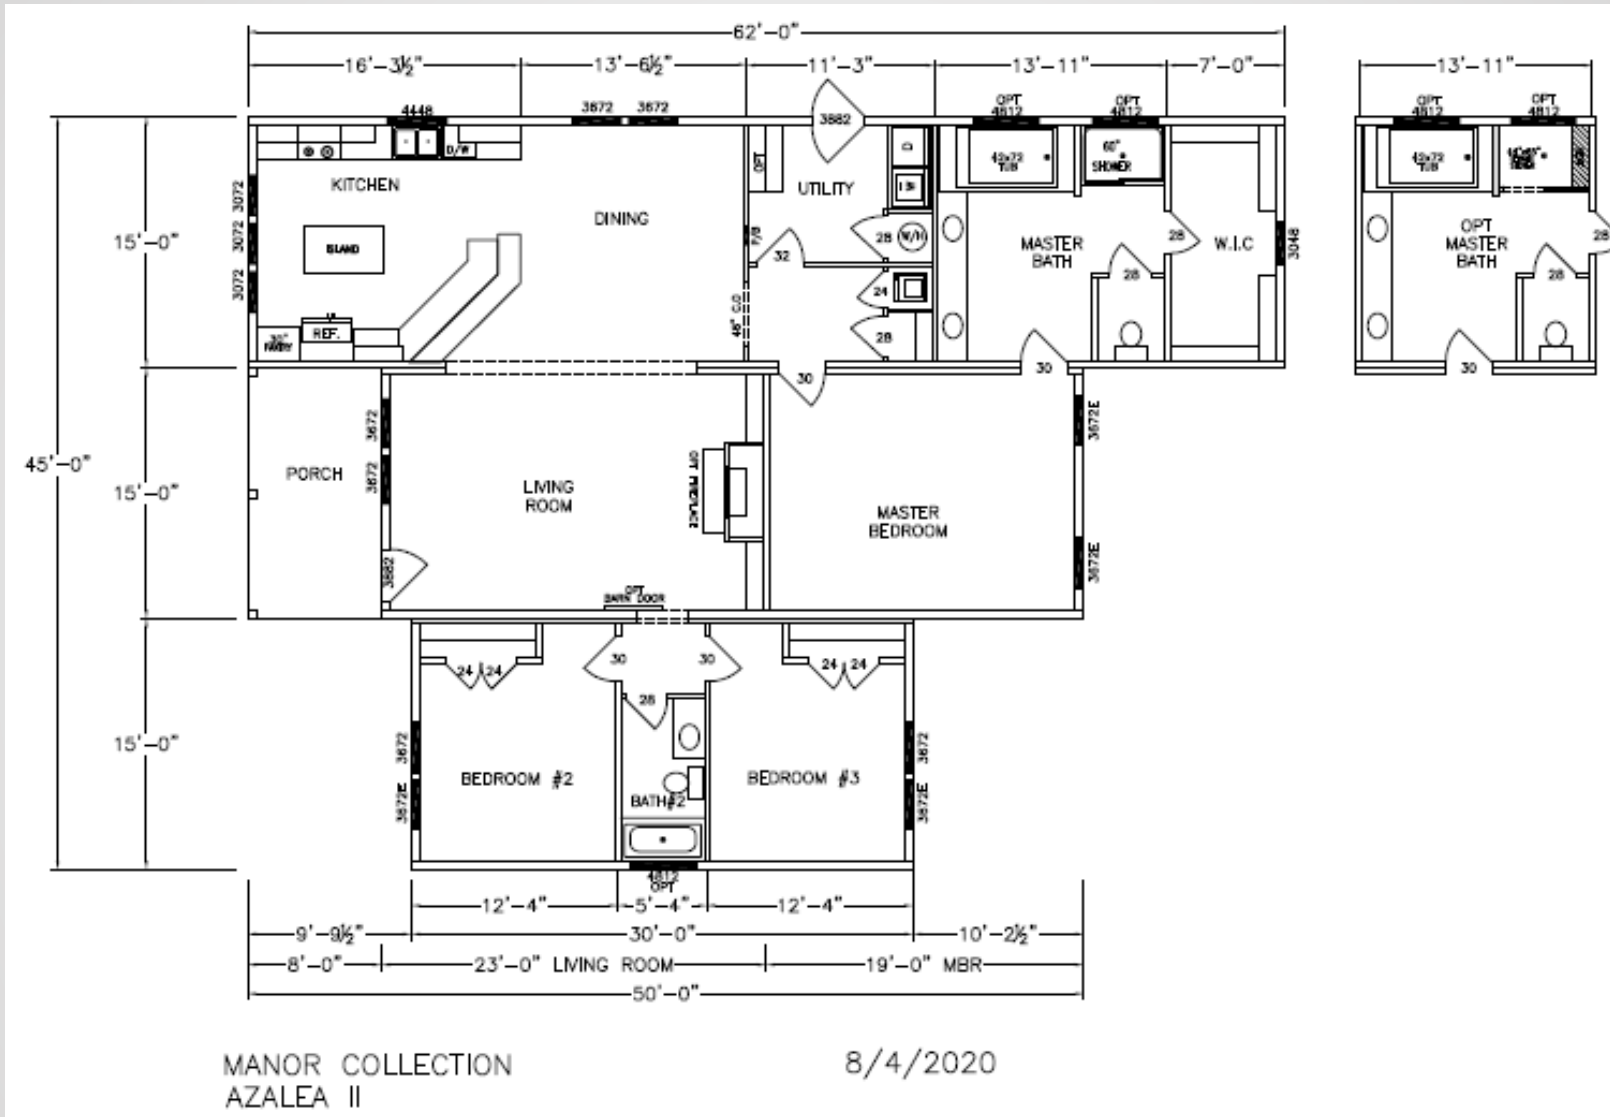

Manor Collection - Azalea II

5111-66-3-47 3BR/2BA 2130 TSF / 1984 HSF

Due to continuous product improvement, specifications and finish options are subject to change without notice. The square footage and other dimensions are approximate. Renderings are often shown with optional features and upgrades that can be added at additional cost.