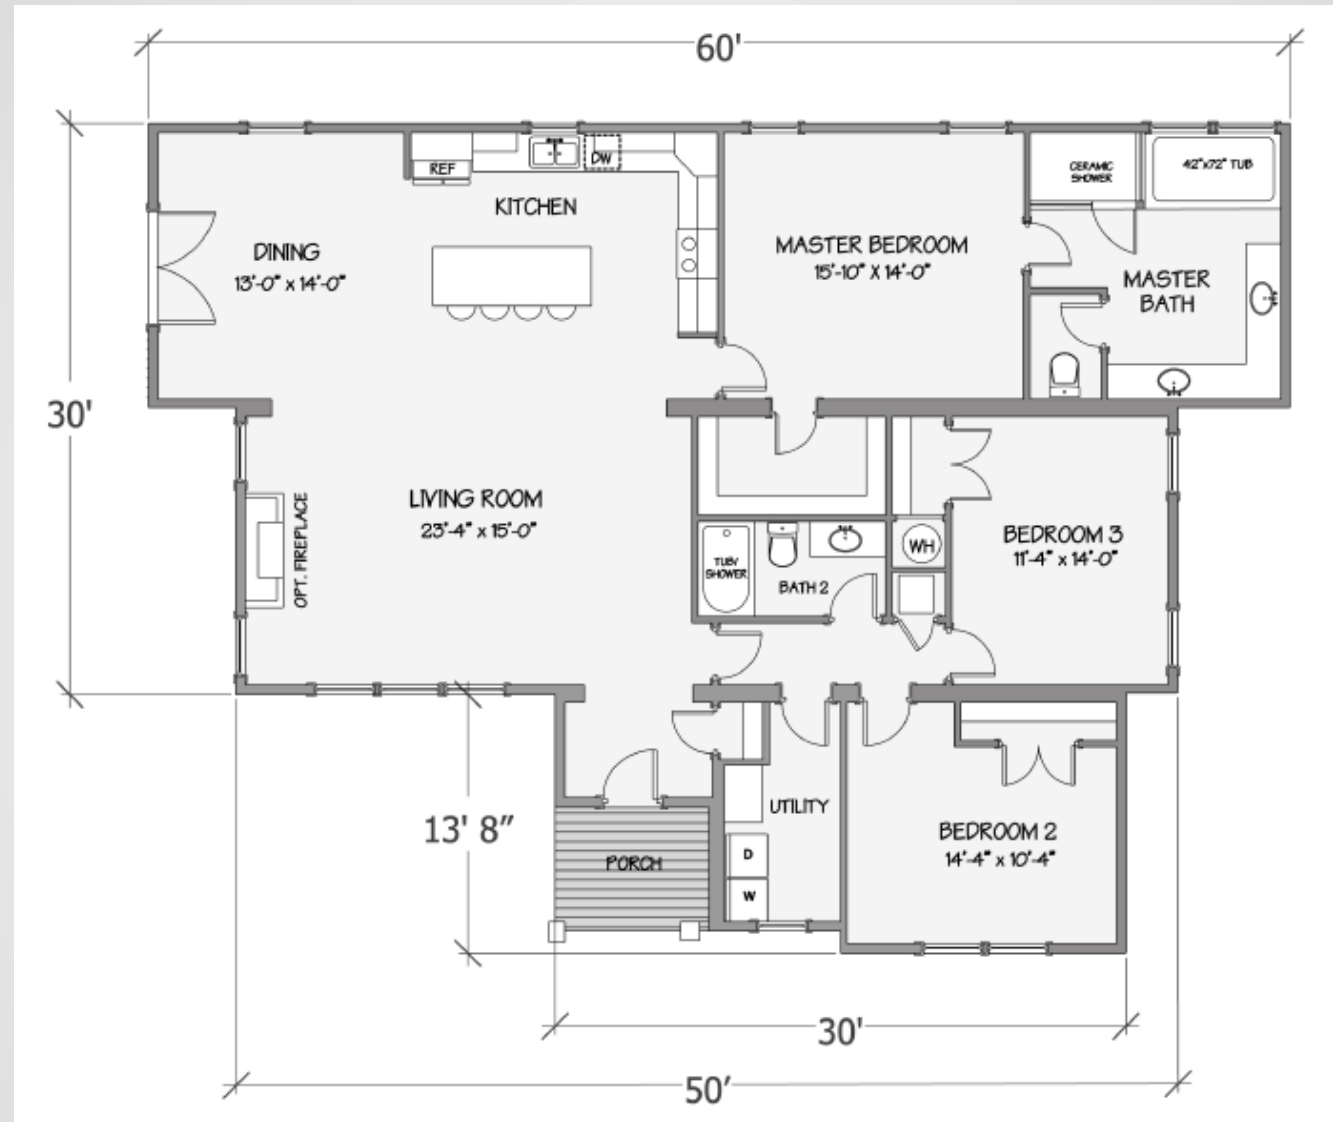

Farmhouse Collection – Nandina III

5124-64-3-47 3BR/2BA 2015 TSF / 1961 HSF

Due to continuous product improvement, specifications and finish options are subject to change without notice. The square footage and other dimensions are approximate. Renderings are often shown with optional features and upgrades that can be added at additional cost. Please contact us at (800) 332-4510 to inquire about current options and pricing.