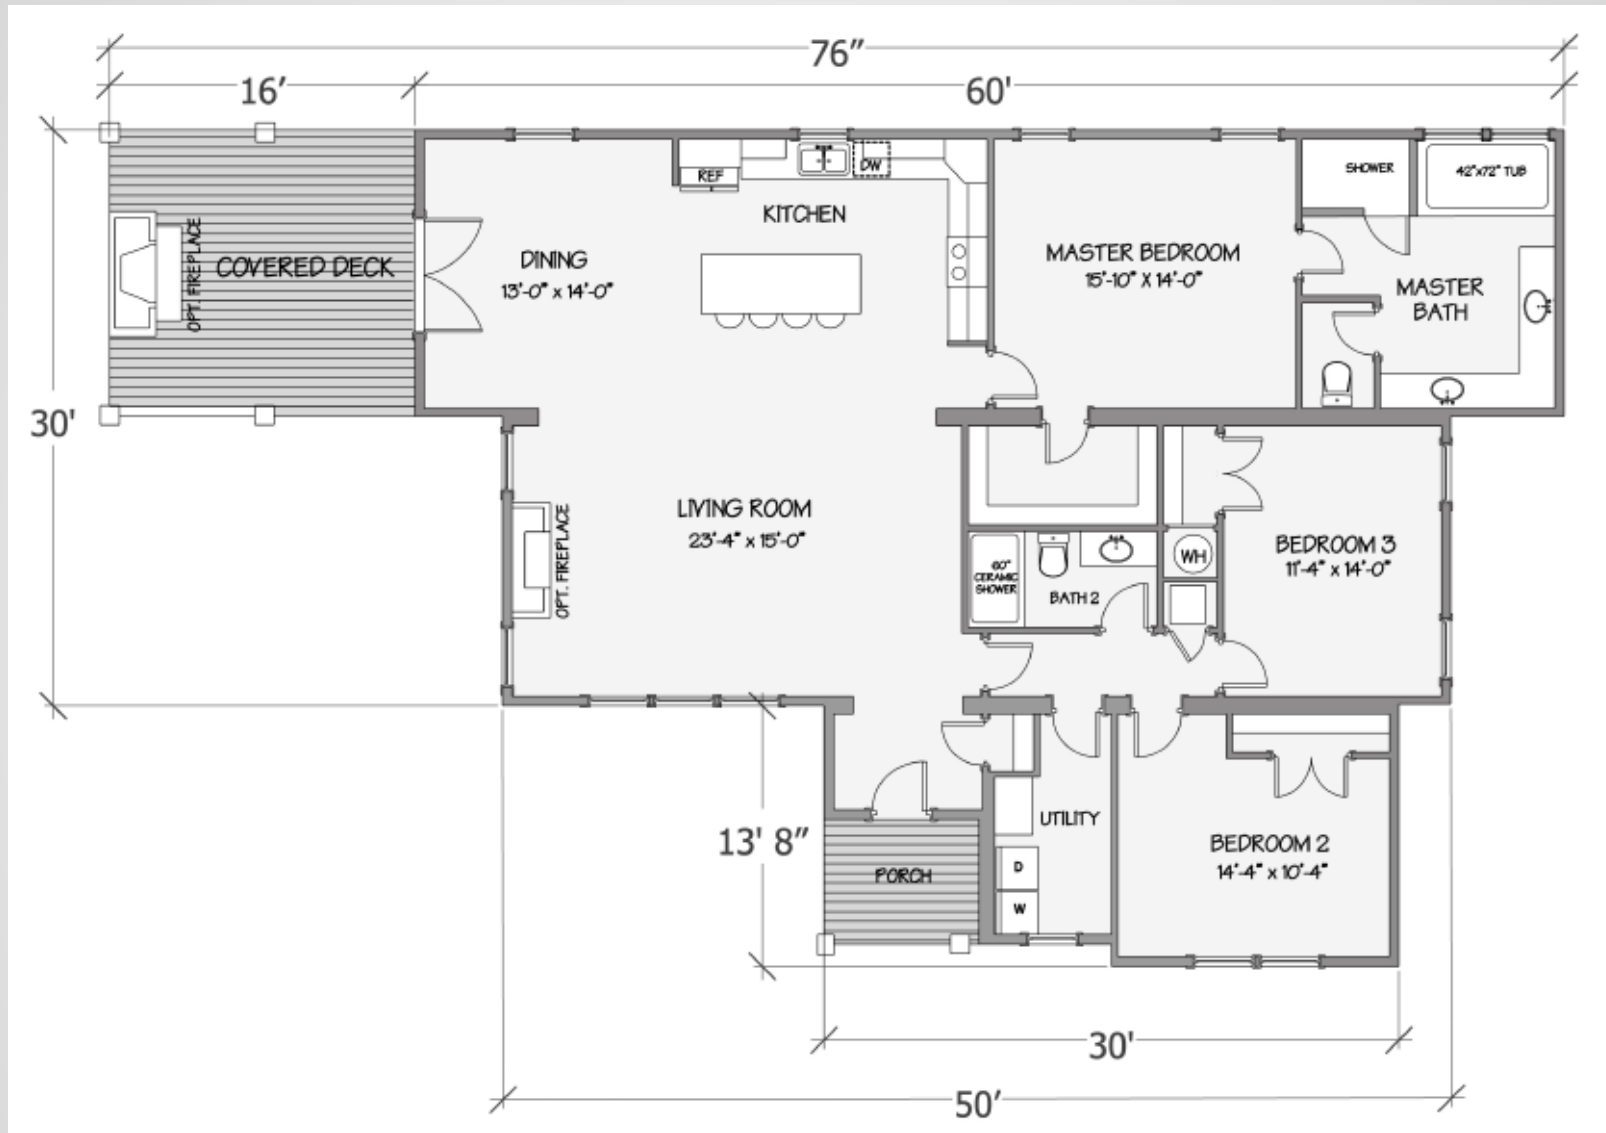

# Farmhouse Collection – Nandina II

5123-80-3-47 3BR/2BA 2240 TSF / 1961 HSF

Due to continuous product improvement, specifications and finish options are subject to change without notice. The square footage and other dimensions are approximate. Renderings are often shown with optional features and upgrades that can be added at additional cost.