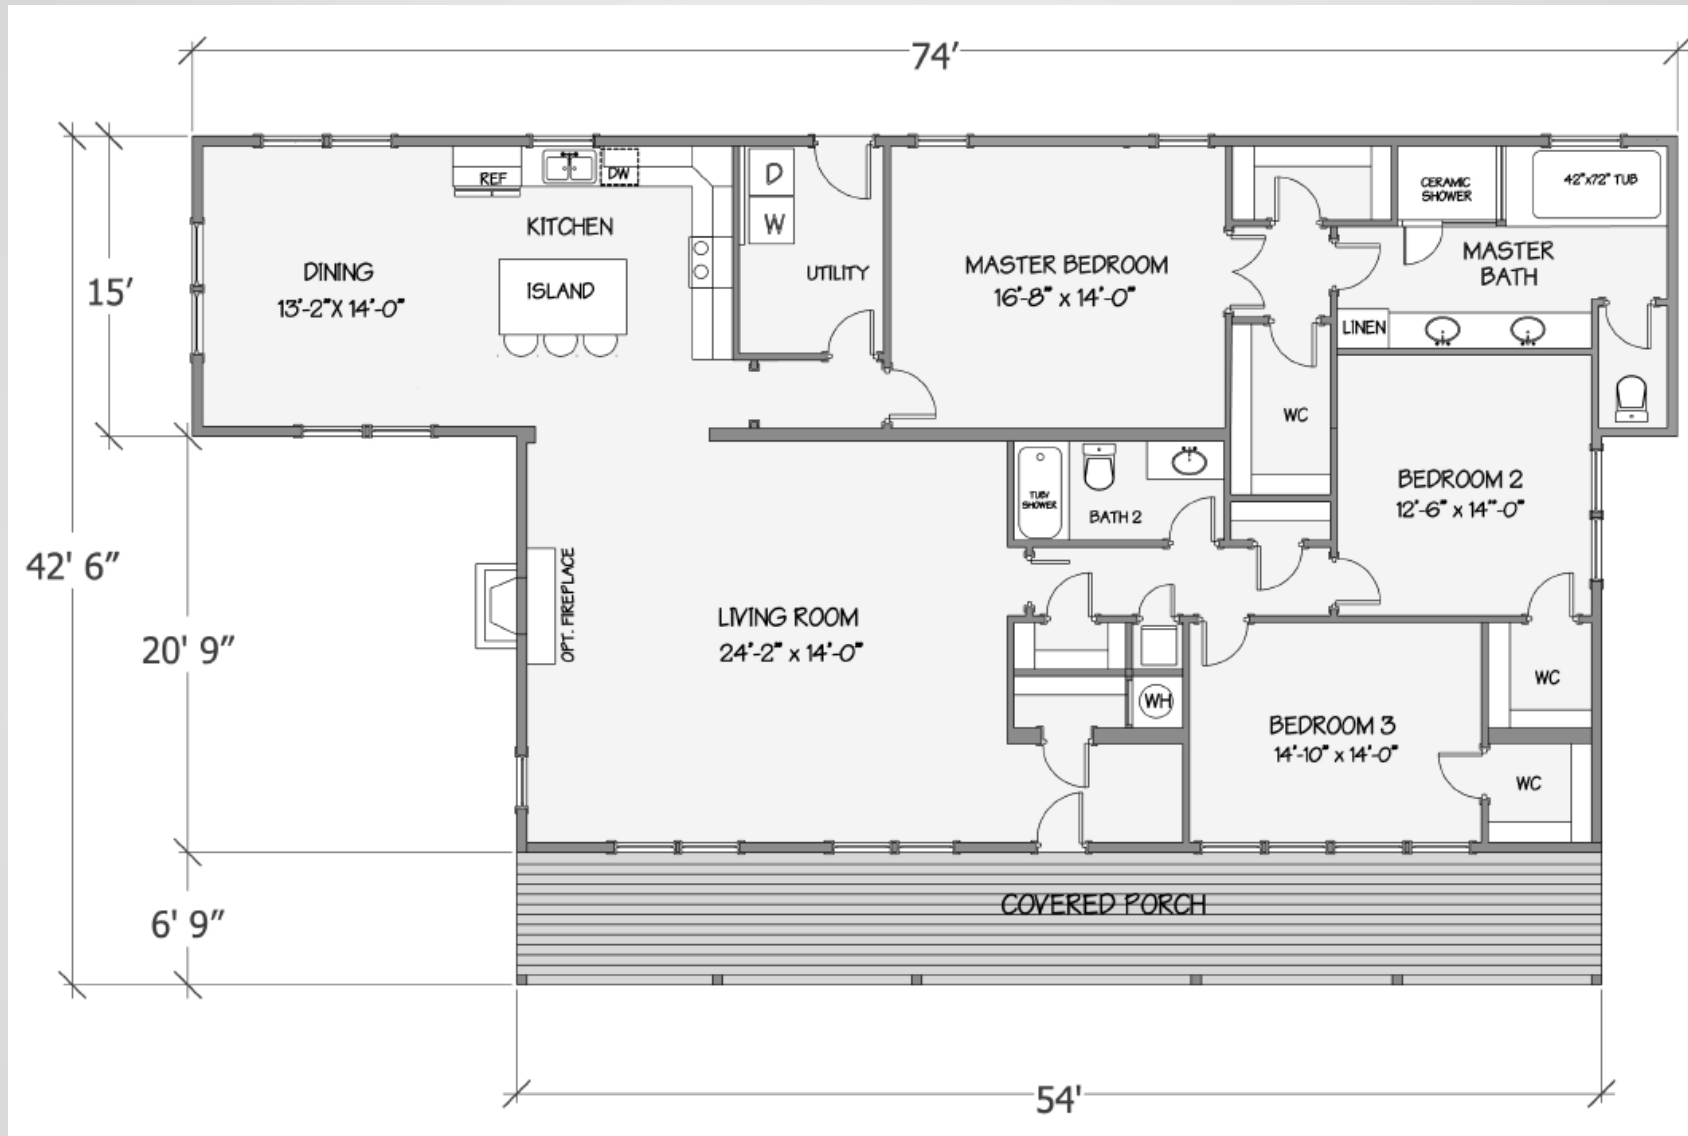

Farmhouse Collection - Lilly IV

5126-78-3-44 3BR/2BA 2636 TSF / 2265 HSF

Due to continuous product improvement, specifications and finish options are subject to change without notice. The square footage and other dimensions are approximate. Renderings are often shown with optional features and upgrades that can be added at additional cost.