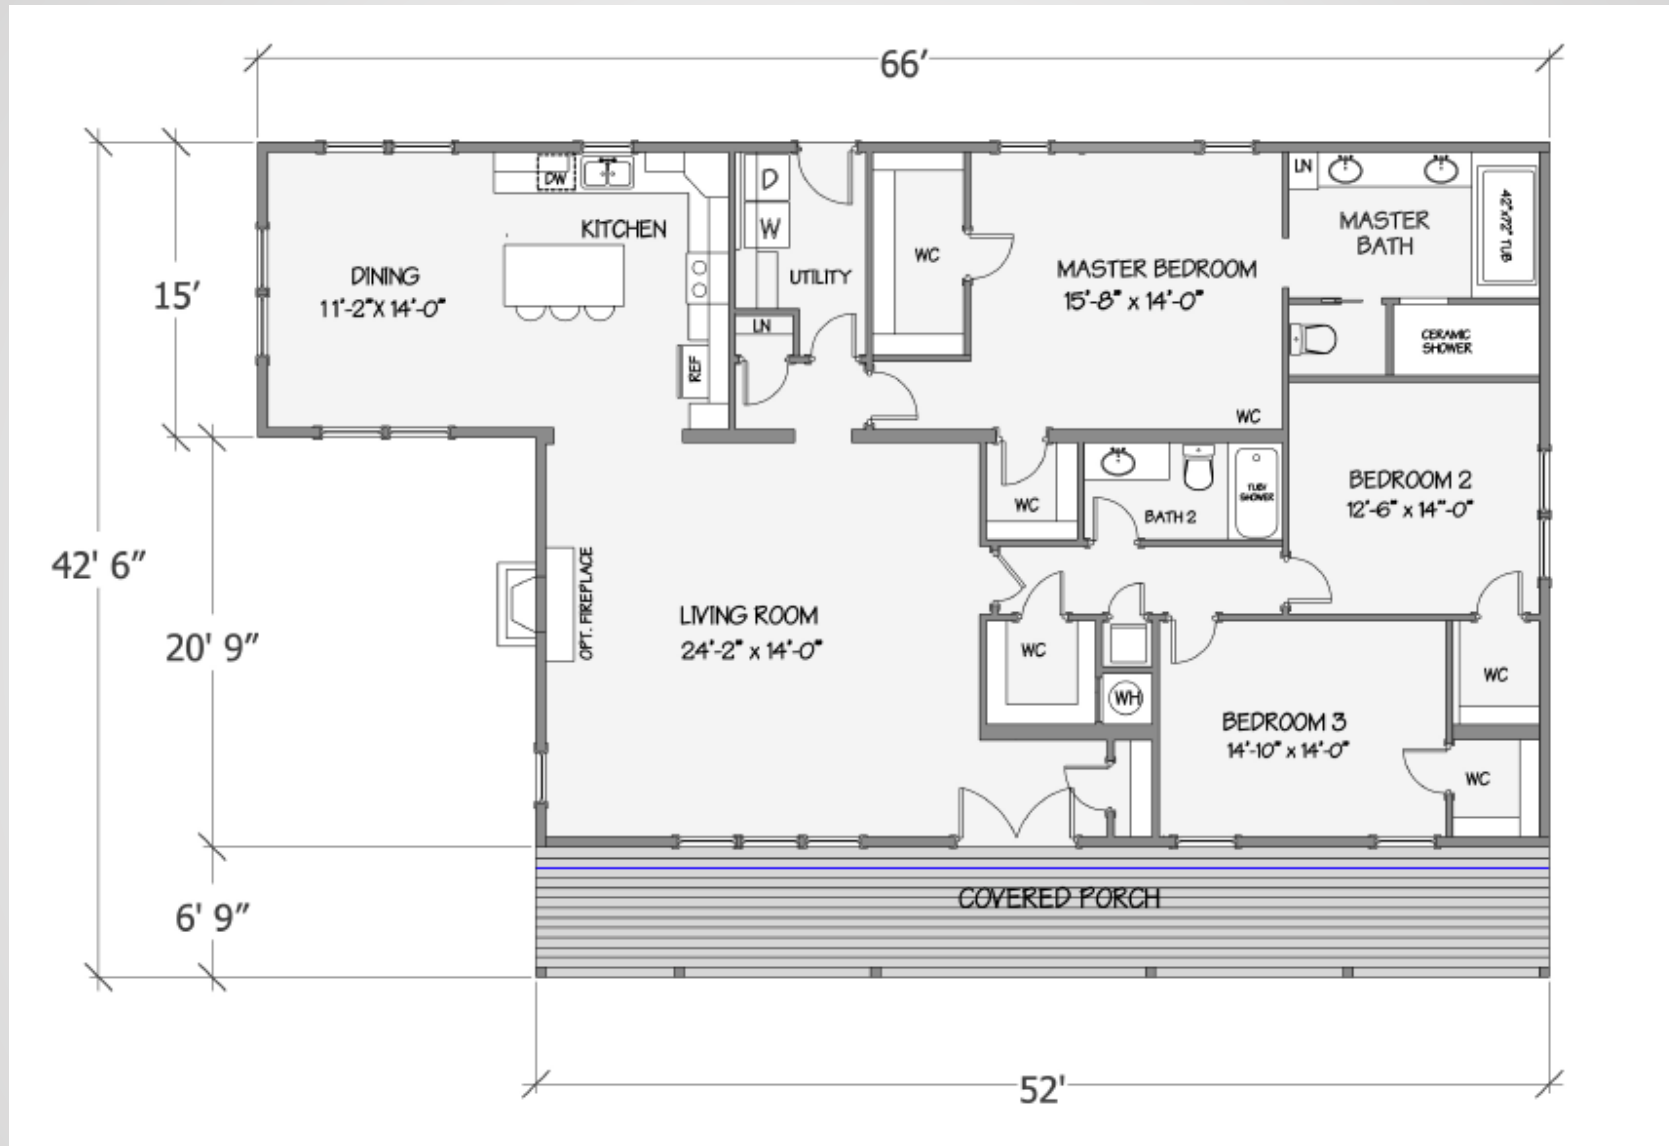

Farmhouse Collection – Lilly I-B

5127-70-3-44 3BR/2BA 2030 TSF / 1679 HSF

Due to continuous product improvement, specifications and finish options are subject to change without notice. The square footage and other dimensions are approximate. Renderings are often shown with optional features and upgrades that can be added at additional cost.