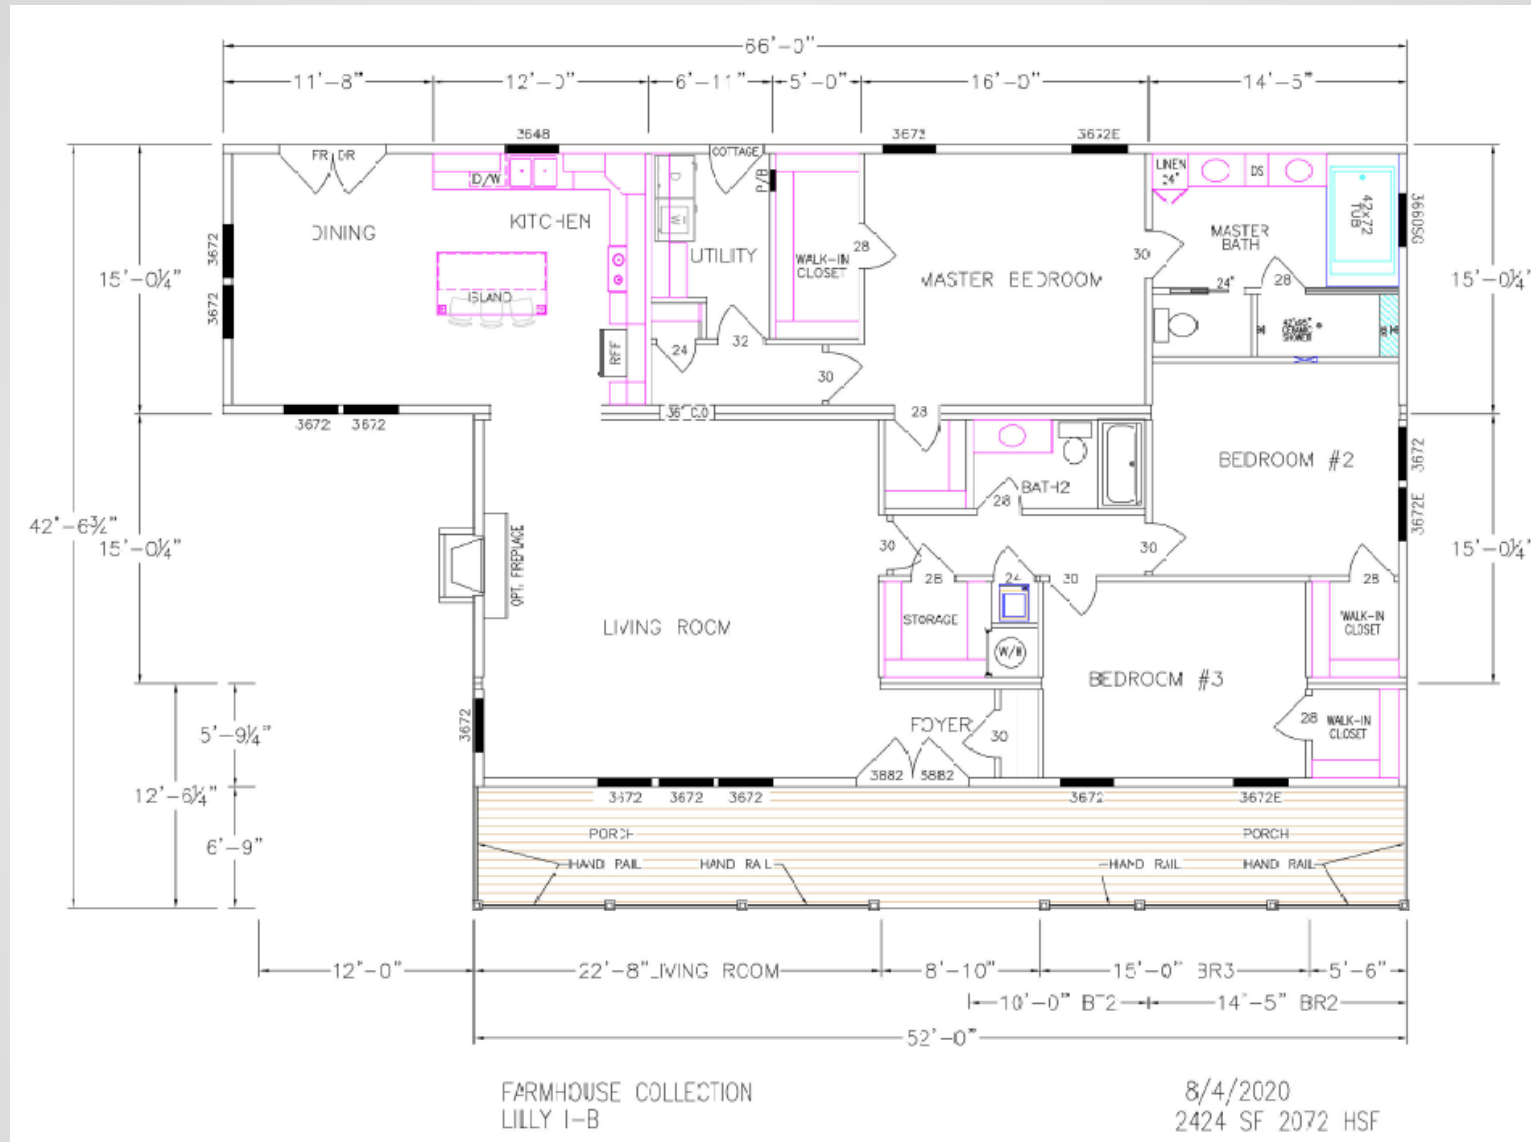

Farmhouse Collection – Lilly I-B

5127-70-3-44 3BR/2BA 2424 TSF / 2072 HSF

Due to continuous product improvement, specifications and finish options are subject to change without notice. The square footage and other dimensions are approximate. Renderings are often shown with optional features and upgrades that can be added at additional cost.