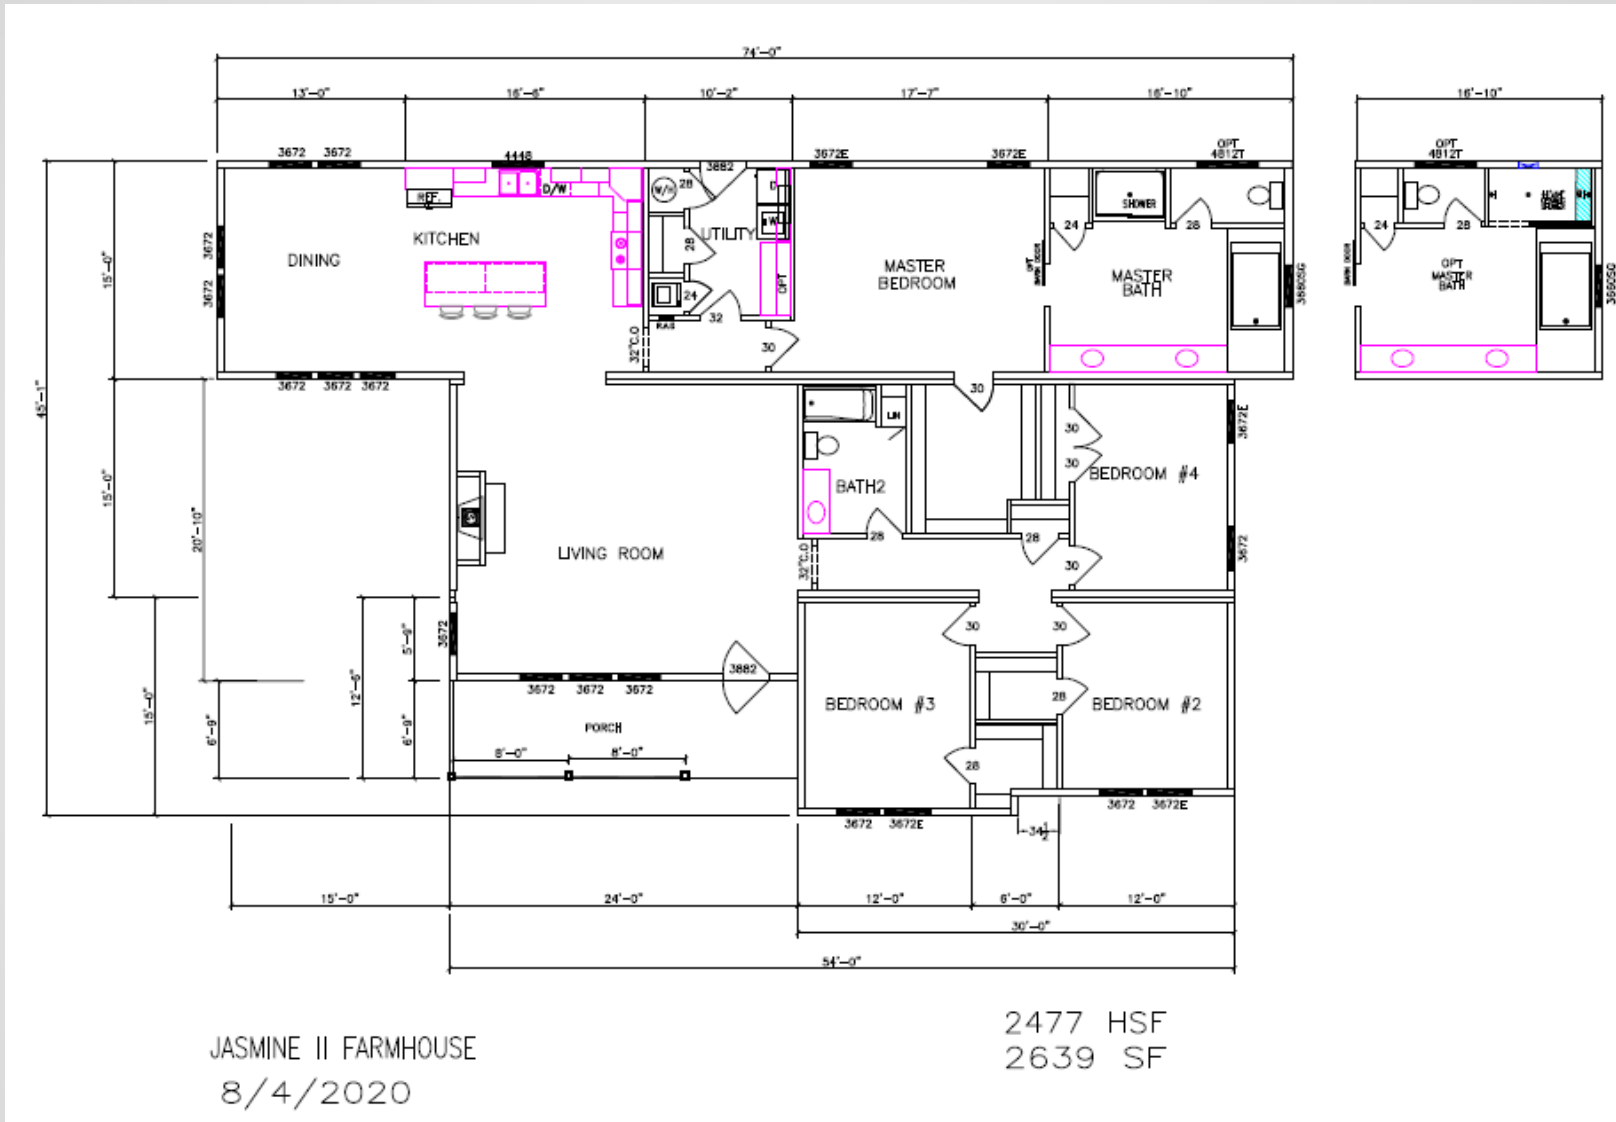

Farmhouse Collection - Jasmine II

5130-78-4-47 4BR/2BA 2639 TSF / 2477 HSF

Due to continuous product improvement, specifications and finish options are subject to change without notice. The square footage and other dimensions are approximate. Renderings are often shown with optional features and upgrades that can be added at additional cost.