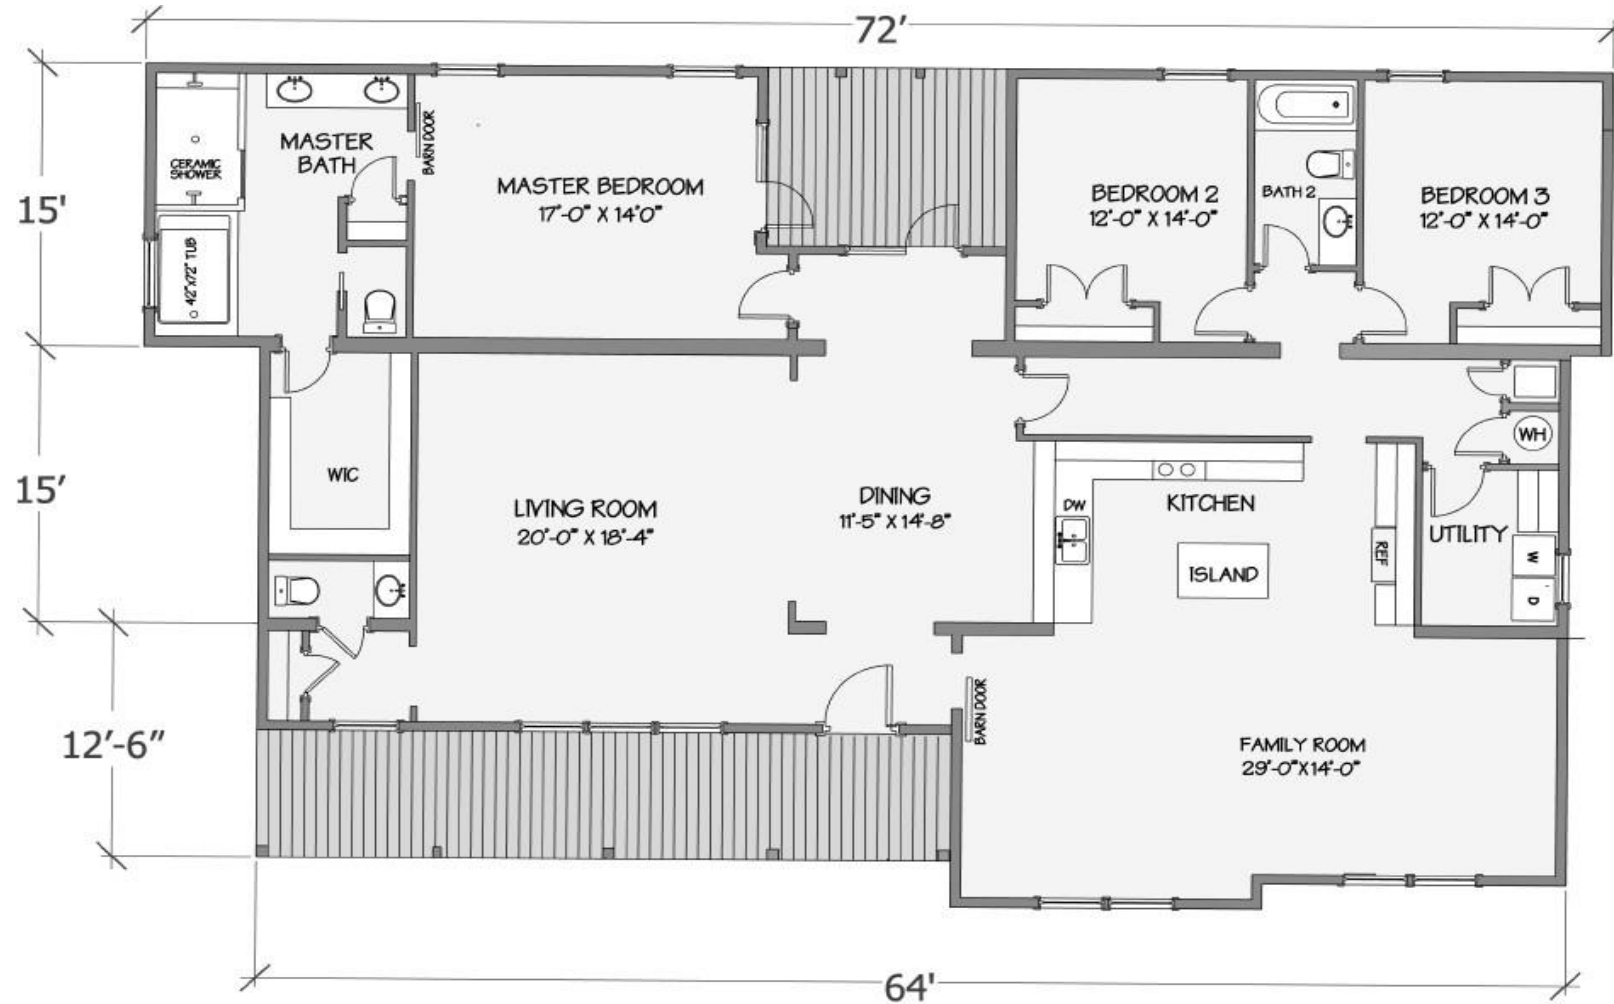

# Farmhouse Collection – Cypress Lake I

5136-76-3-47 3BR/2BA 2844 TSF / 2588 HSF

Due to continuous product improvement, specifications and finish options are subject to change without notice. The square footage and other dimensions are approximate. Renderings are often shown with optional features and upgrades that can be added at additional cost.