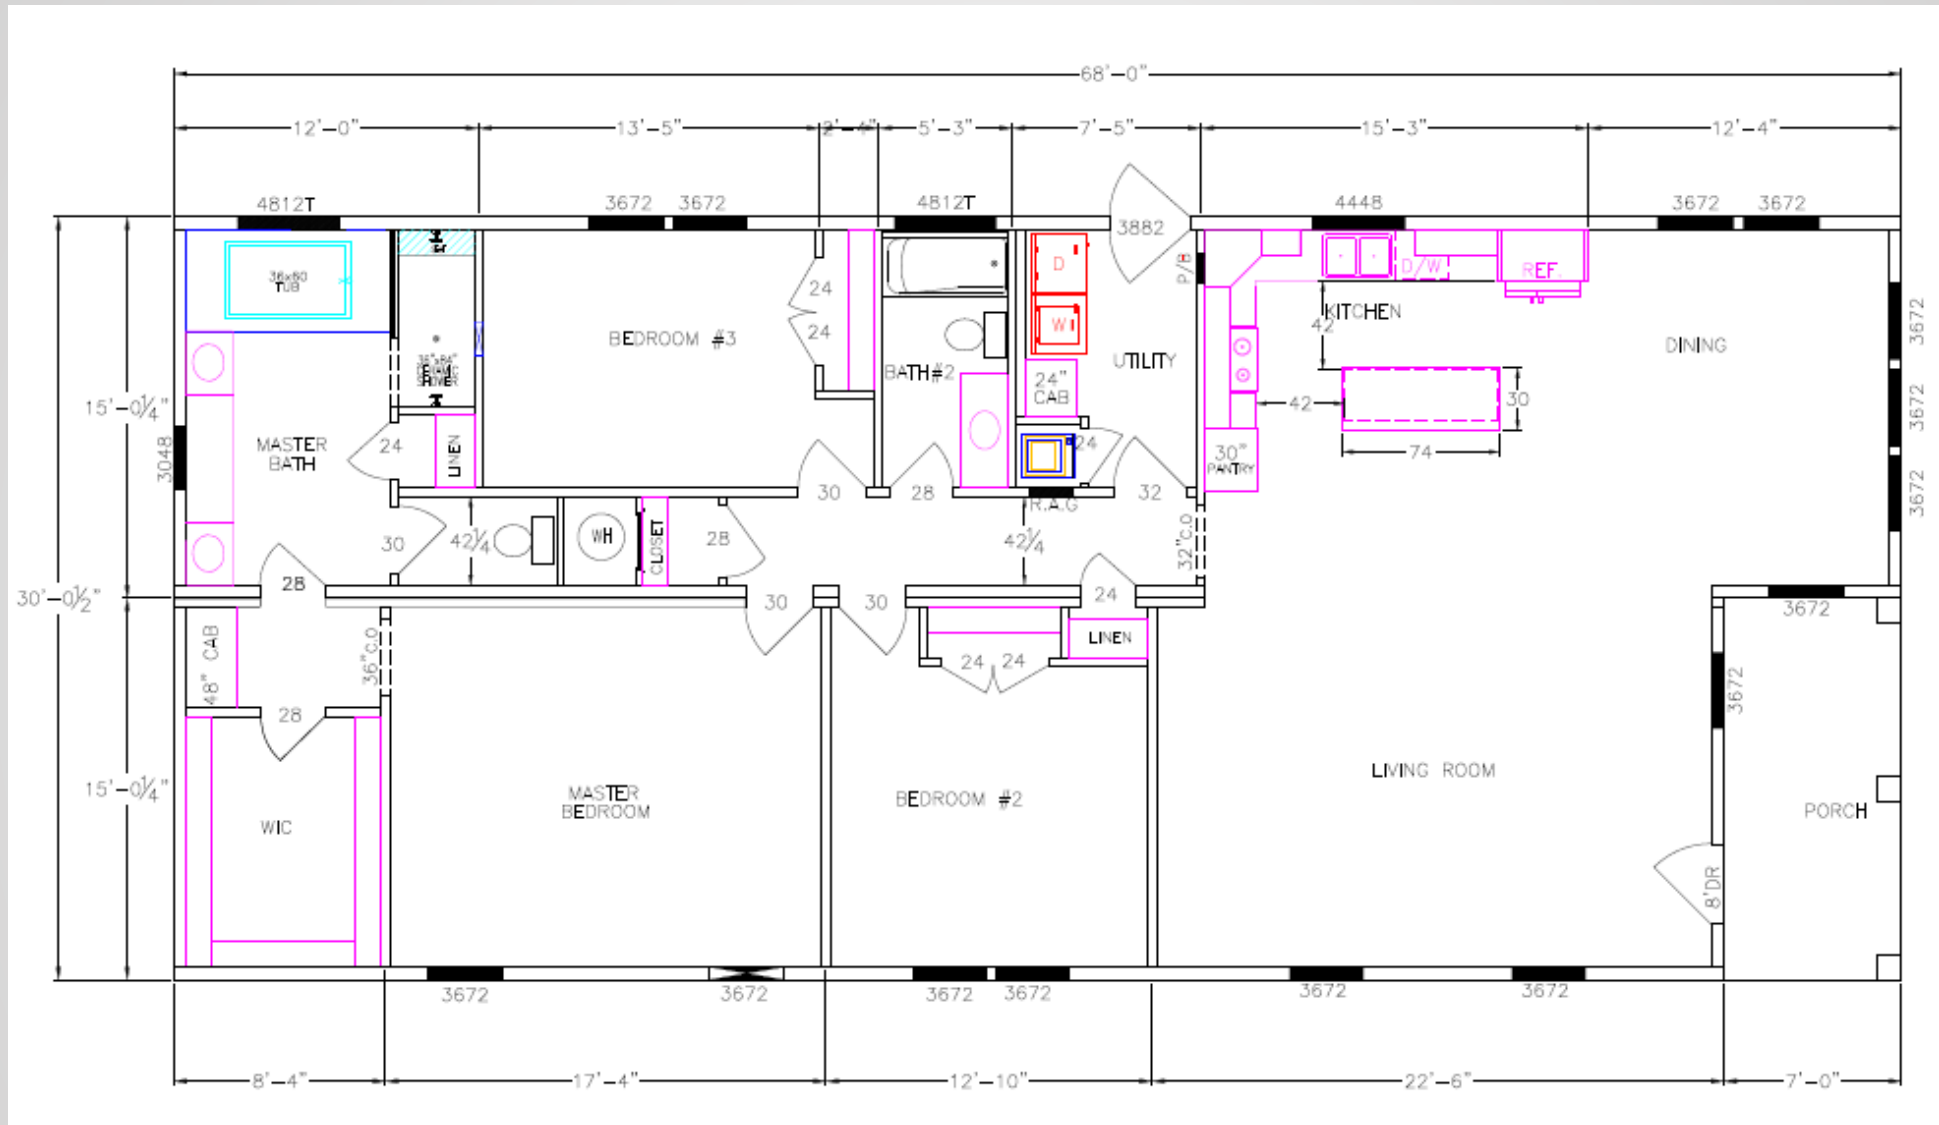

# Farmhouse Collection - Bradford

5119-72-3-32 3BR/2BA 2040 TSF / 1935 HSF

Due to continuous product improvement, specifications and finish options are subject to change without notice. The square footage and other dimensions are approximate. Renderings are often shown with optional features and upgrades that can be added at additional cost.