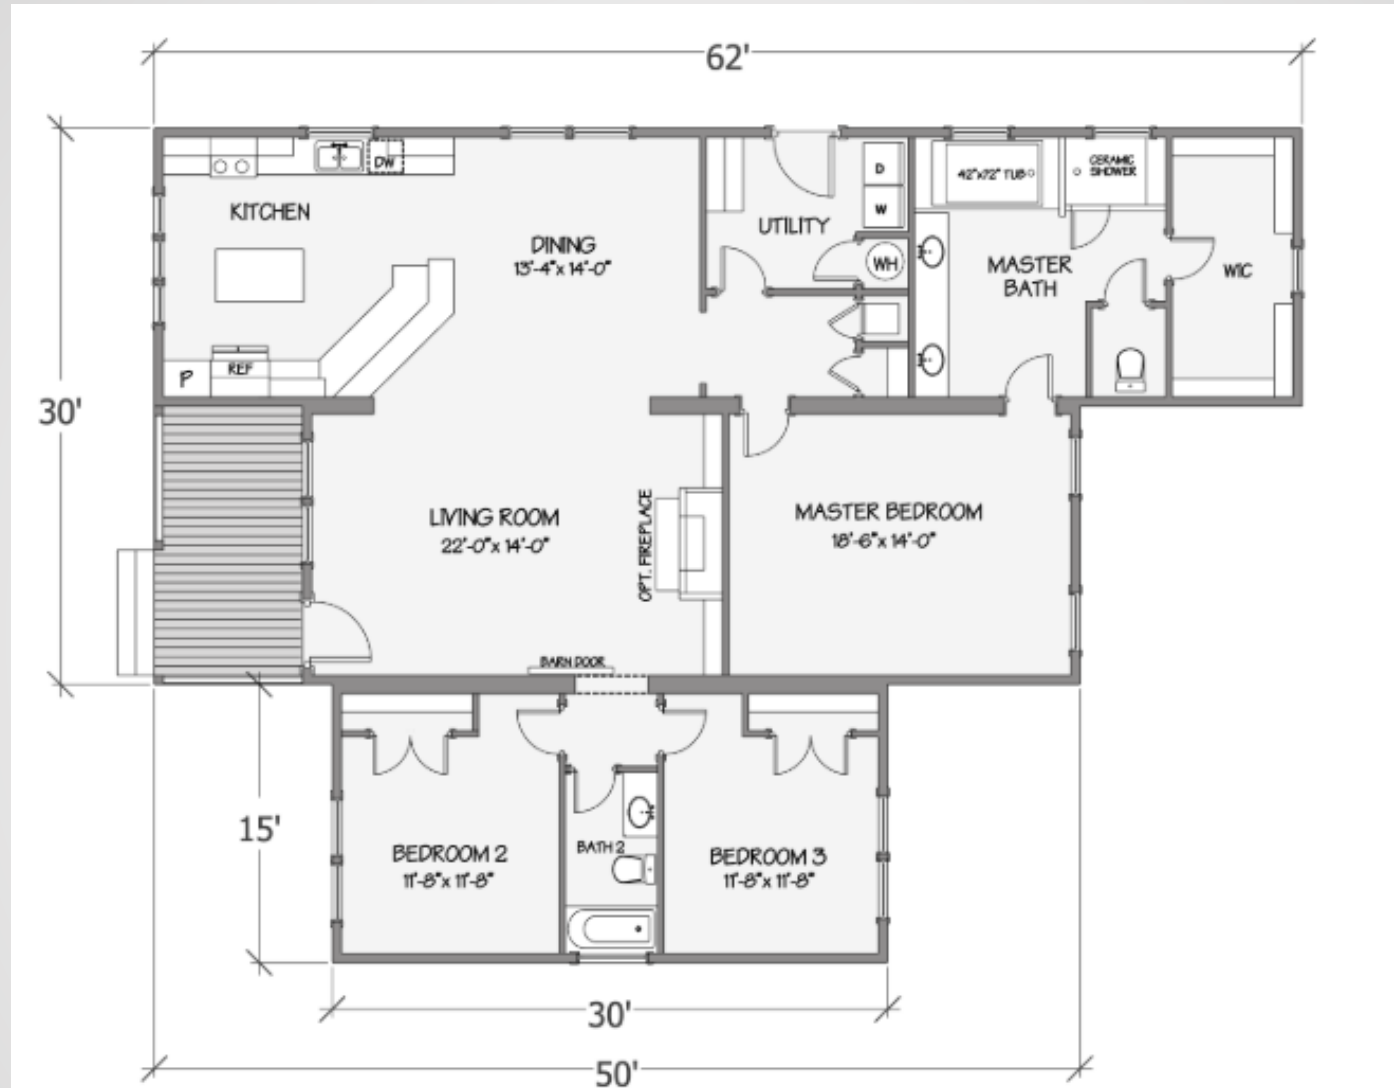

Farmhouse Collection - Azalea II

5120-66-3-47 3BR/2BA 2040 TSF / 1935 HSF

Due to continuous product improvement, specifications and finish options are subject to change without notice. The square footage and other dimensions are approximate. Renderings are often shown with optional features and upgrades that can be added at additional cost.