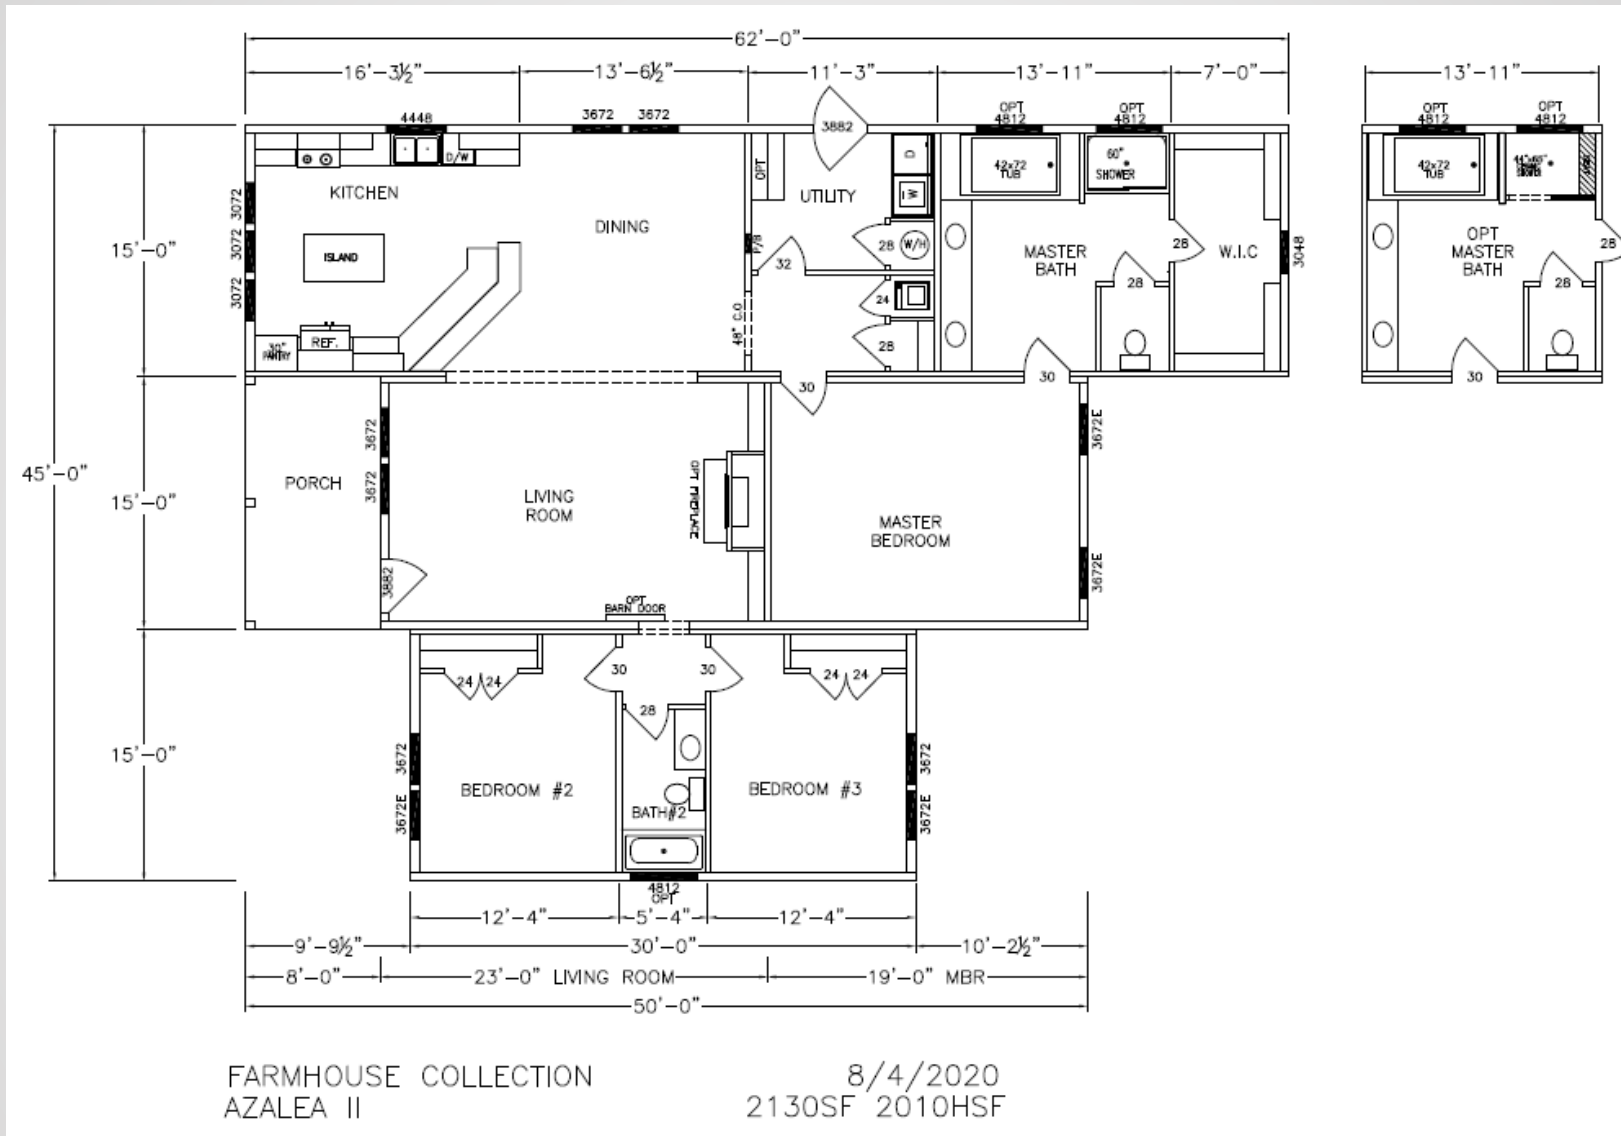

# Farmhouse Collection - Azalea II

5120-66-3-47 3BR/2BA 2040 TSF / 1935 HSF

Due to continuous product improvement, specifications and finish options are subject to change without notice. The square footage and other dimensions are approximate. Renderings are often shown with optional features and upgrades that can be added at additional cost.