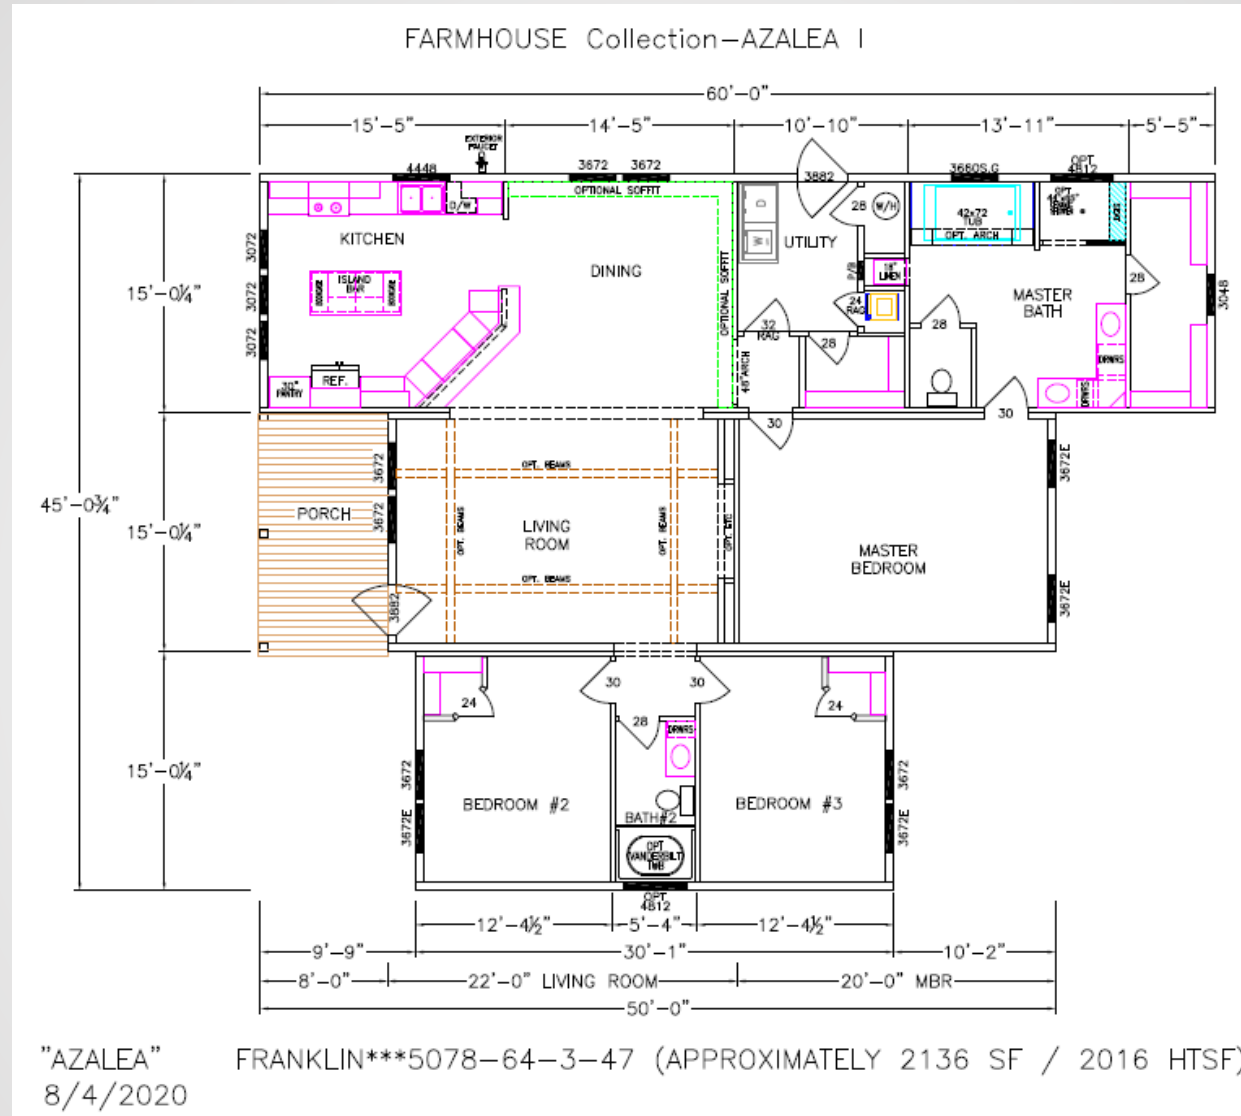

Farmhouse Collection - Azalea I

5078-64-3-47 3BR/2BA 2136 TSF / 2016 HSF

Due to continuous product improvement, specifications and finish options are subject to change without notice. The square footage and other dimensions are approximate. Renderings are often shown with optional features and upgrades that can be added at additional cost.