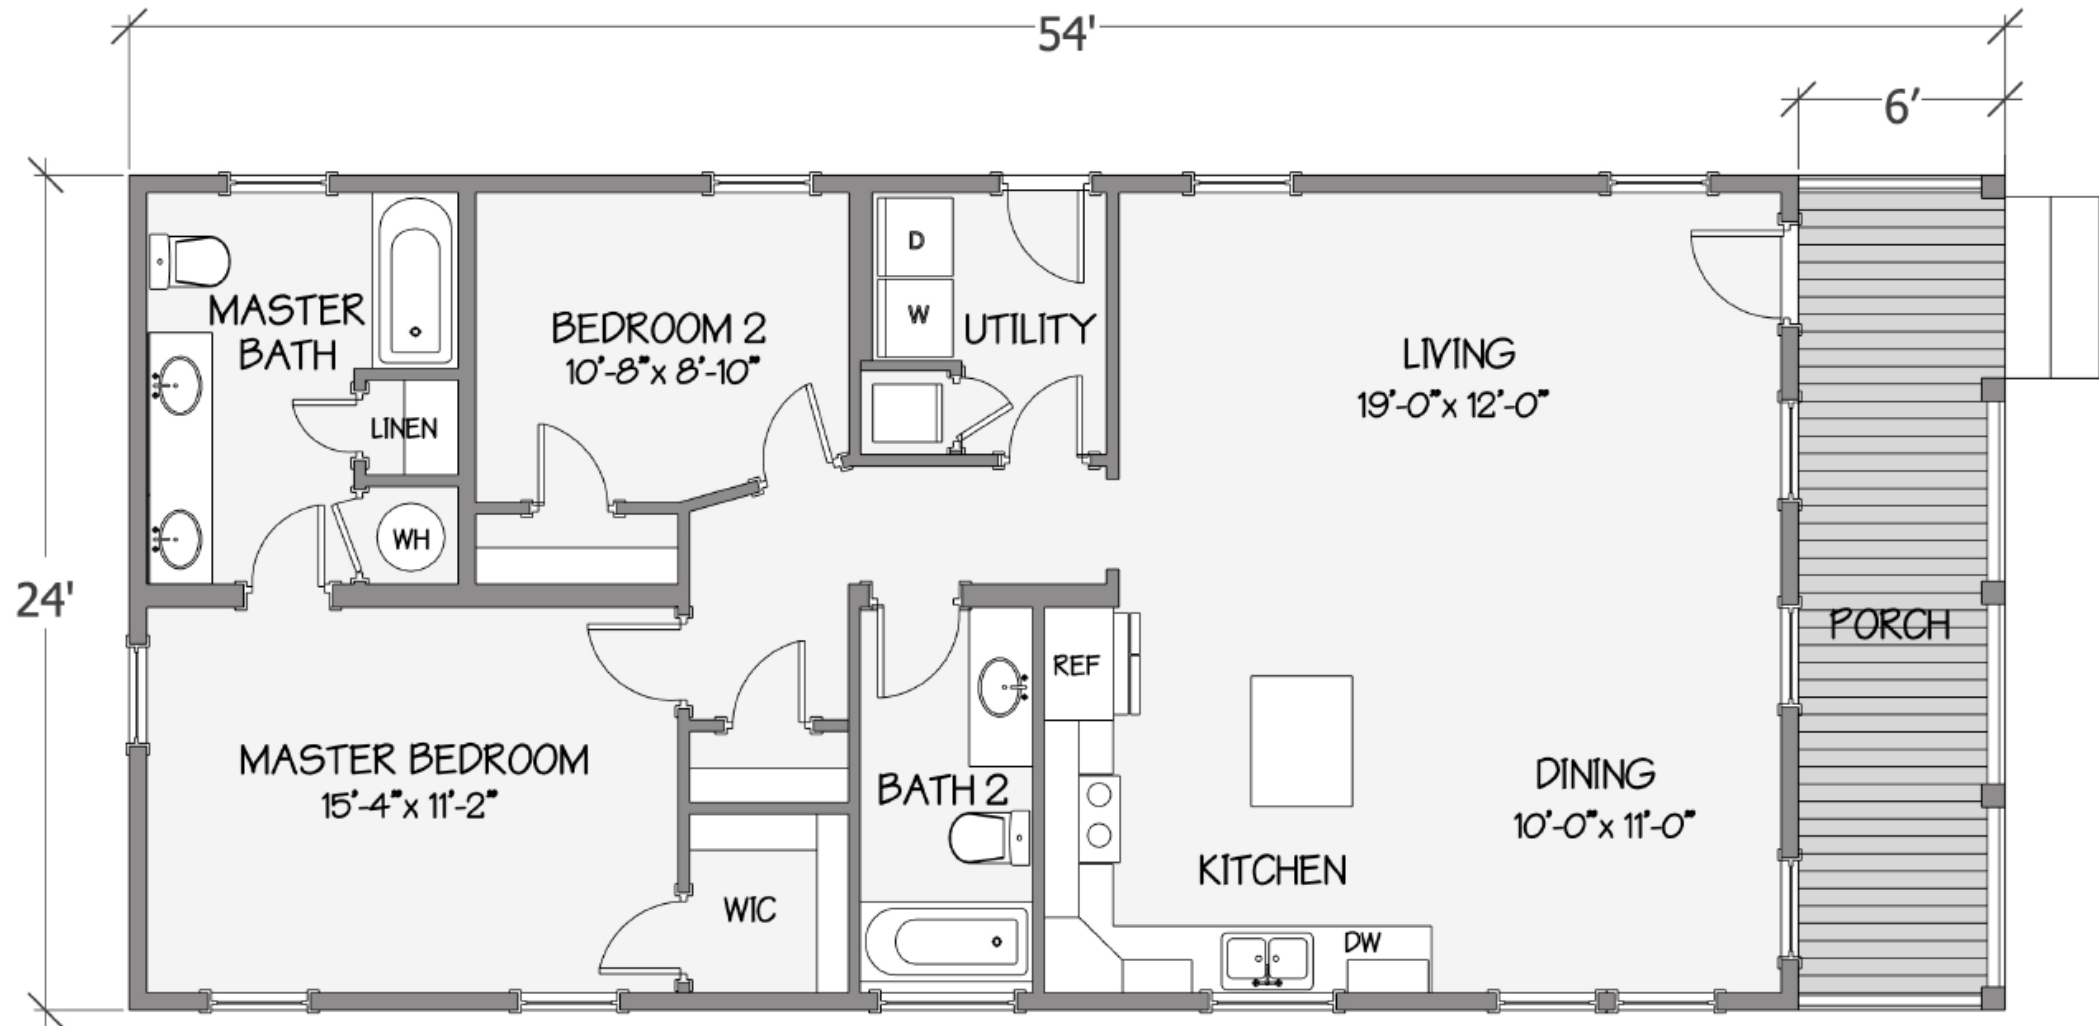

# Cottage Collection

8030-58-2-26 2BR/2BA 1296TSF / 1152 HSF

Due to continuous product improvement, specifications and finish options are subject to change without notice. The square footage and other dimensions are approximate. Renderings are often shown with optional features and upgrades that can be added at additional cost.