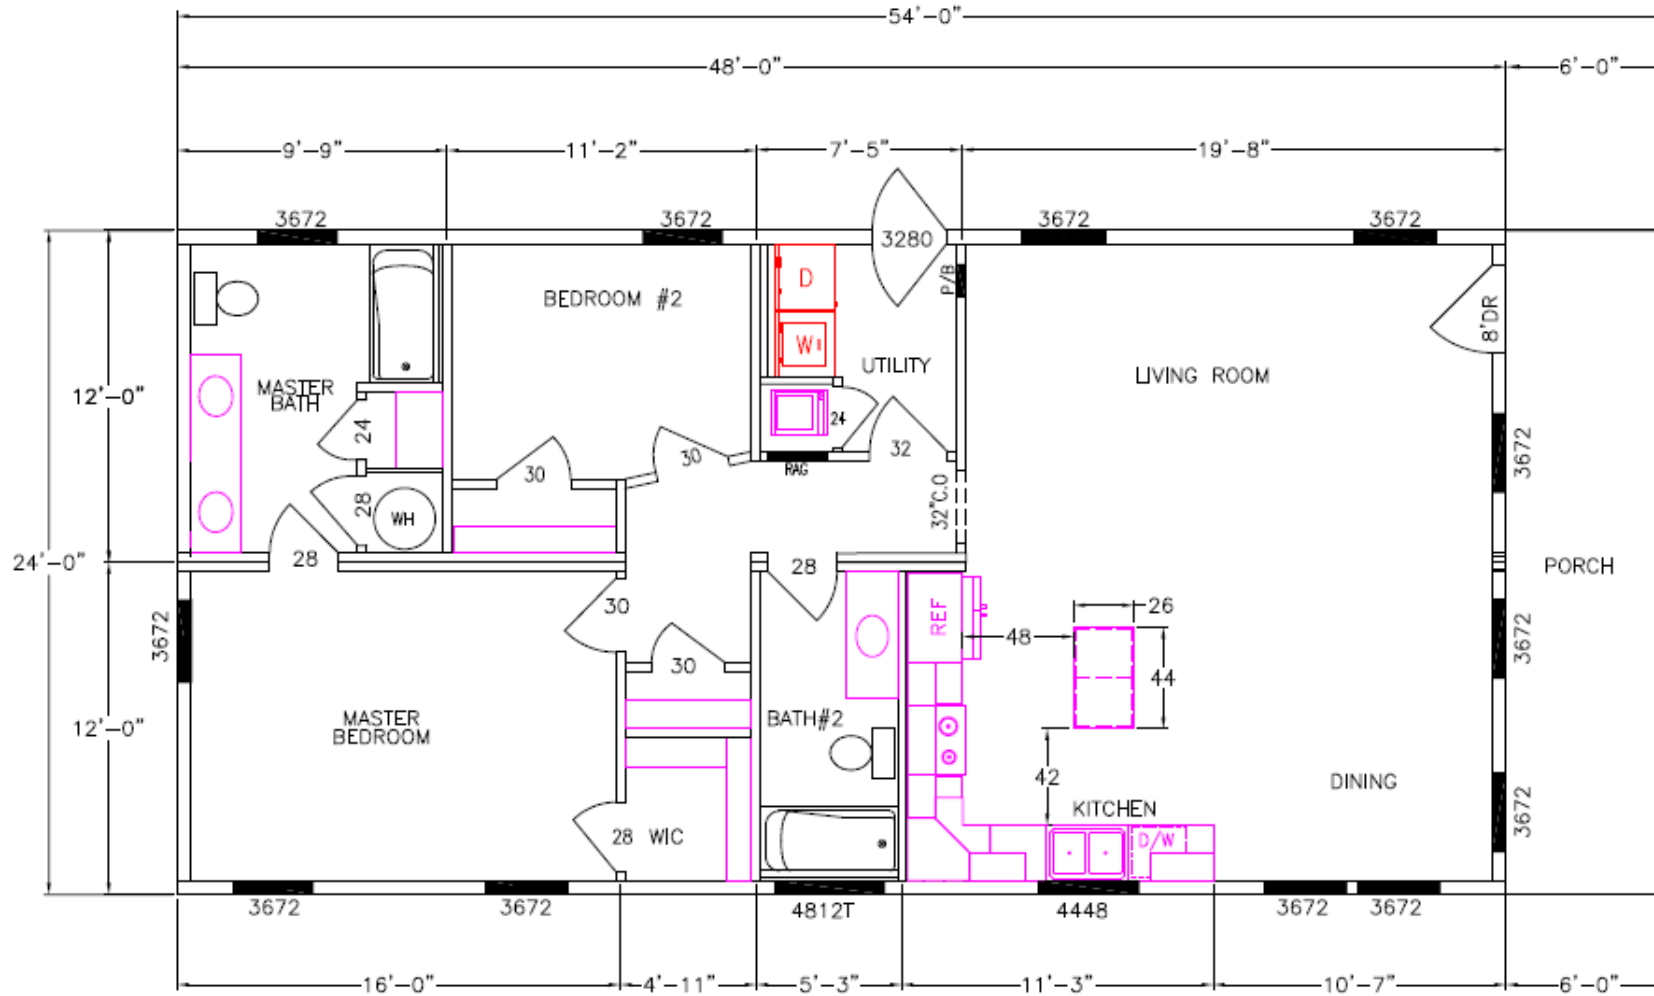

# Cottage Collection

8030-58-2-26 2BR/2BA 1296TSF / 1152 HSF

Due to continuous product improvement, specifications and finish options are subject to change without notice. The square footage and other dimensions are approximate. Renderings are often shown with optional features and upgrades that can be added at additional cost.