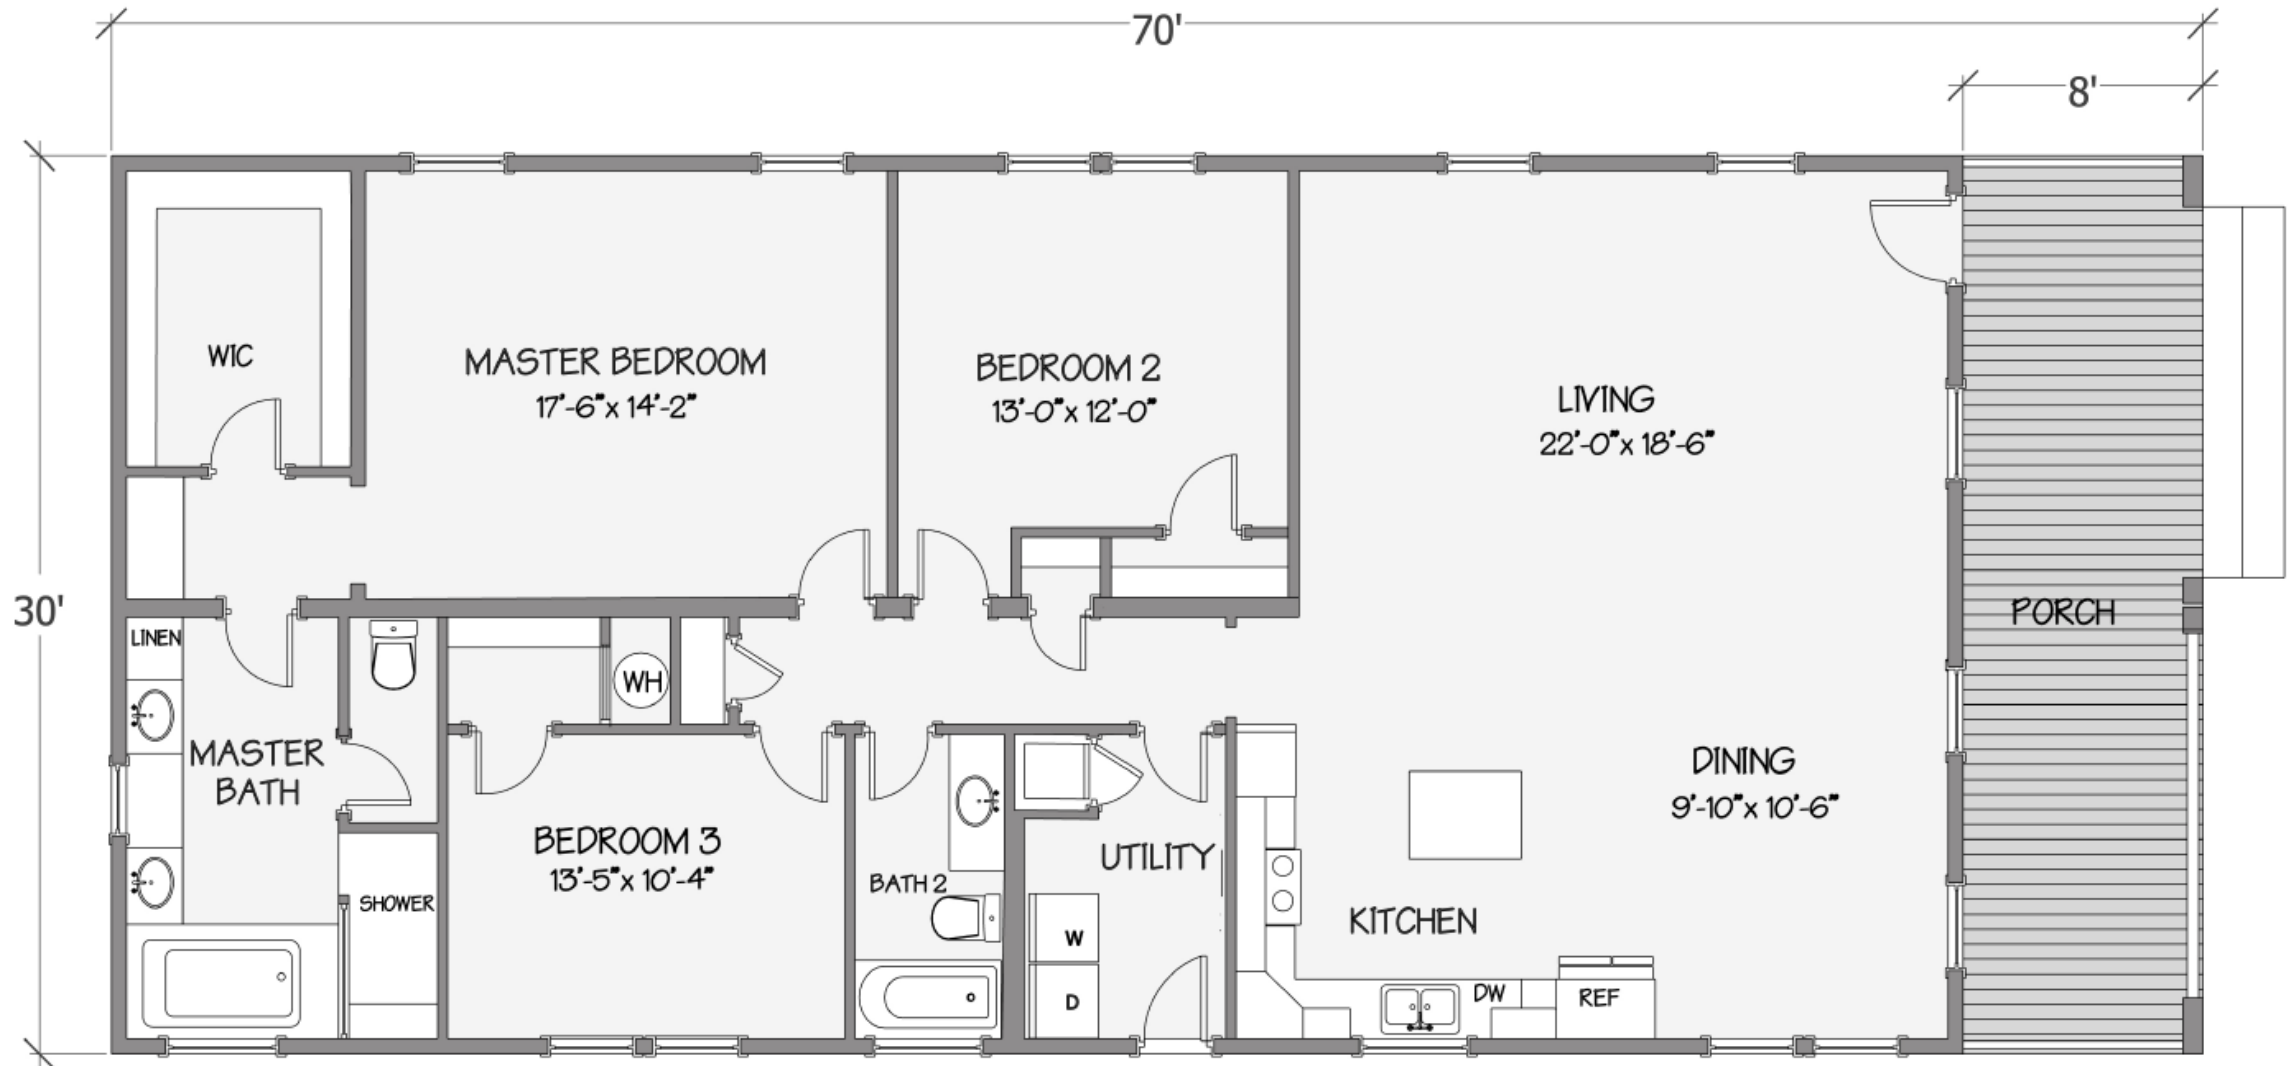

Cottage Collection

8008-74-3-32 3BR/2BA 2100TSF / 1860 HSF

Due to continuous product improvement, specifications and finish options are subject to change without notice. The square footage and other dimensions are approximate. Renderings are often shown with optional features and upgrades that can be added at additional cost.