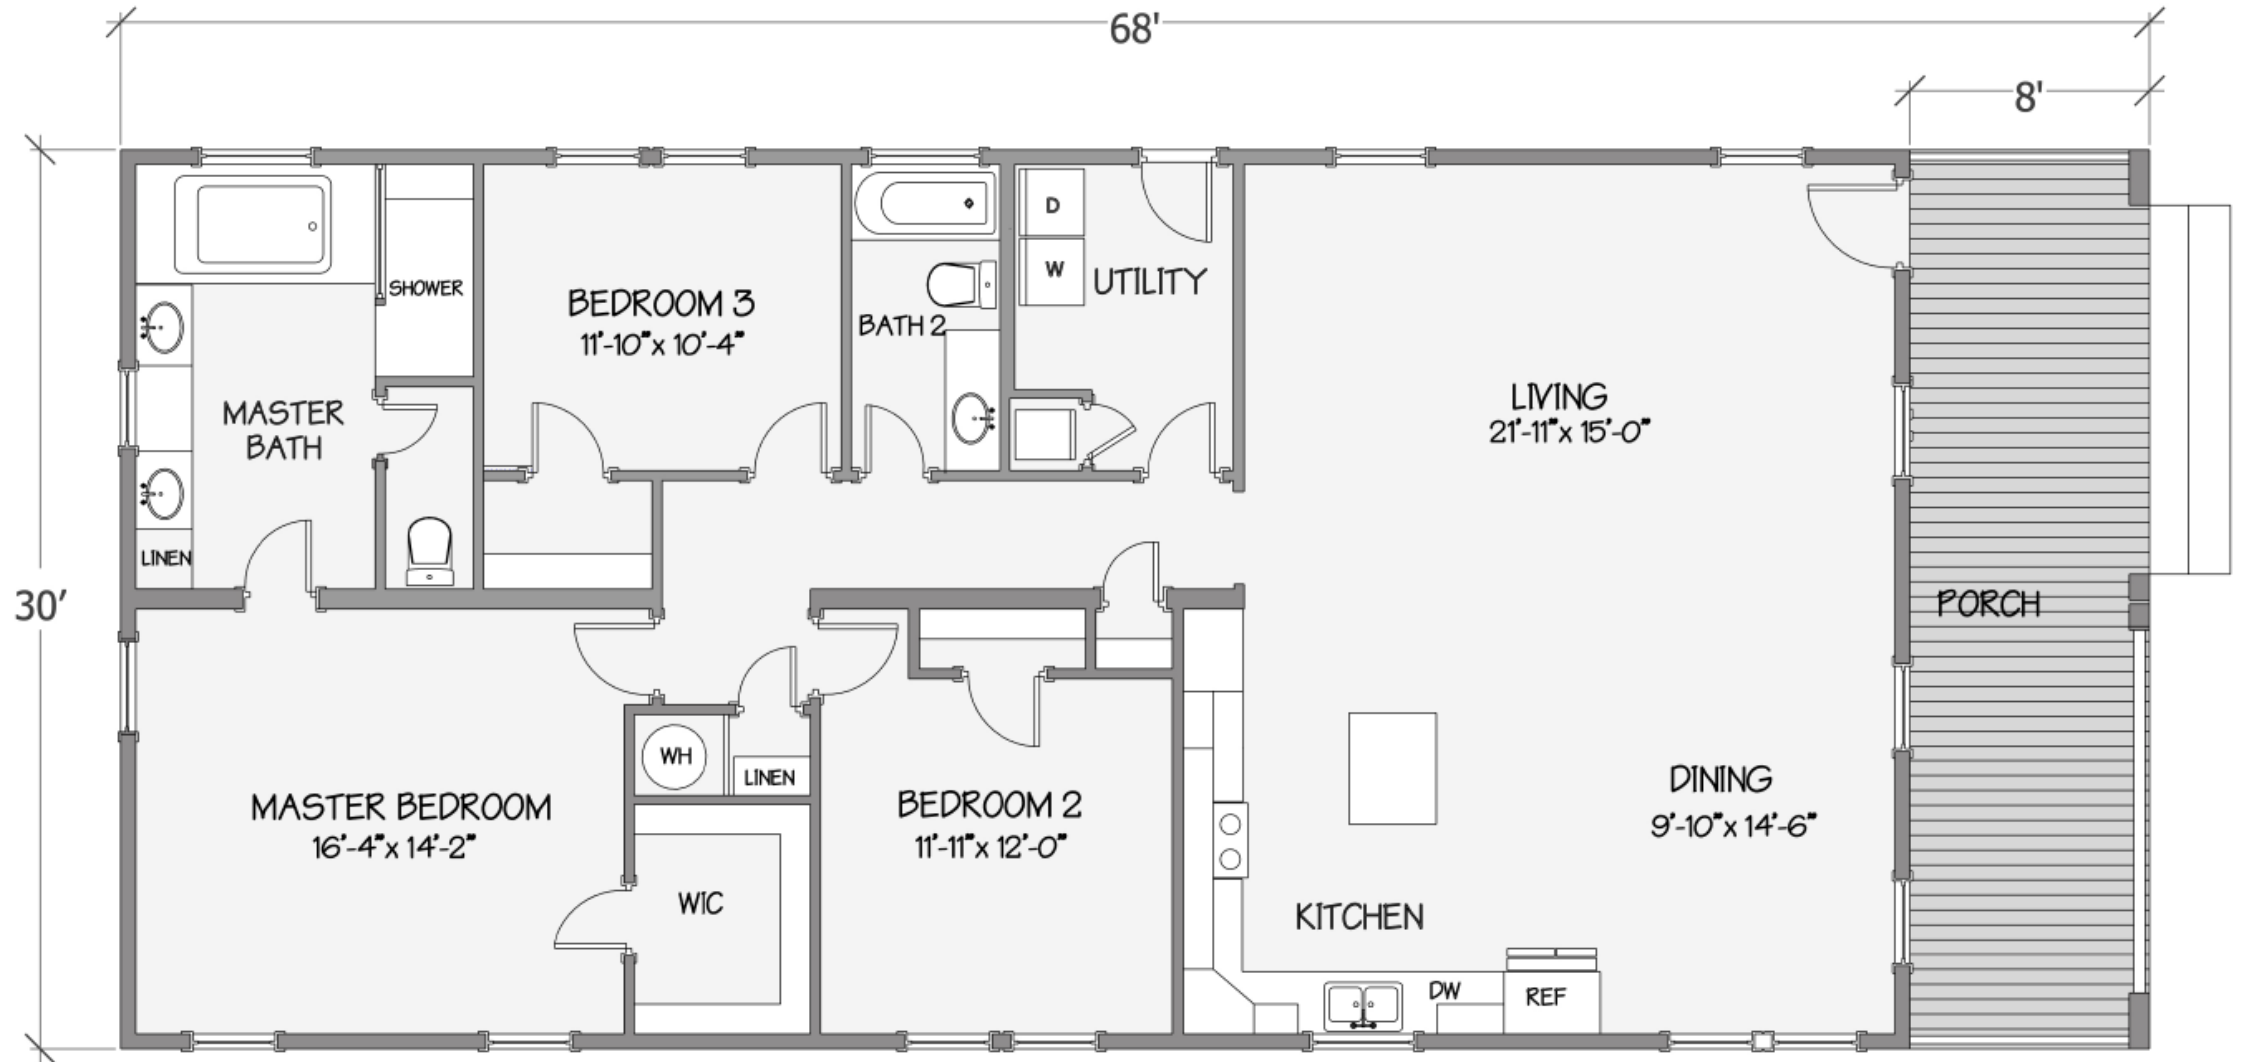

# Cottage Collection

8007-72-3-32 3BR/2BA 2040TSF / 1800 HSF

Due to continuous product improvement, specifications and finish options are subject to change without notice. The square footage and other dimensions are approximate. Renderings are often shown with optional features and upgrades that can be added at additional cost.