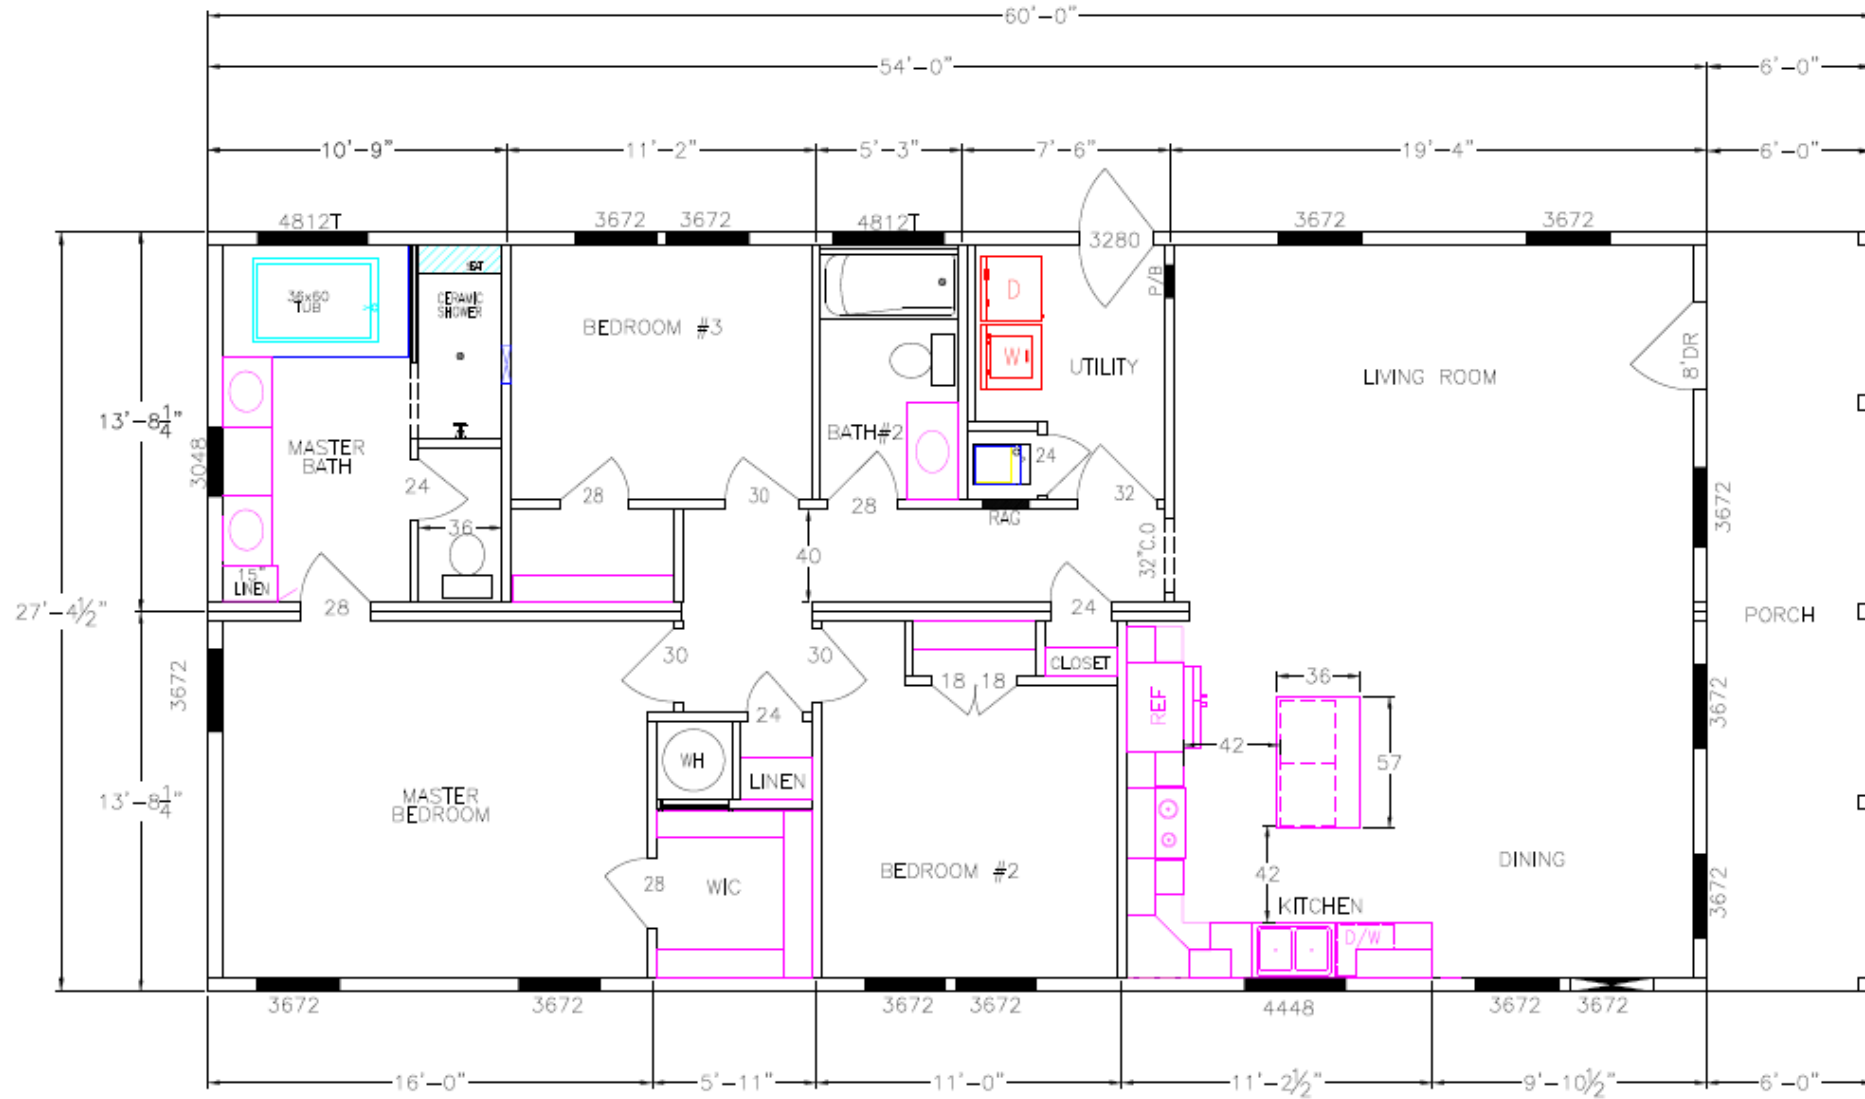

Cottage Collection

8017-64-3-30 3BR/2BA 1643 TSF / 1475 HSF

Due to continuous product improvement, specifications and finish options are subject to change without notice. The square footage and other dimensions are approximate. Renderings are often shown with optional features and upgrades that can be added at additional cost.