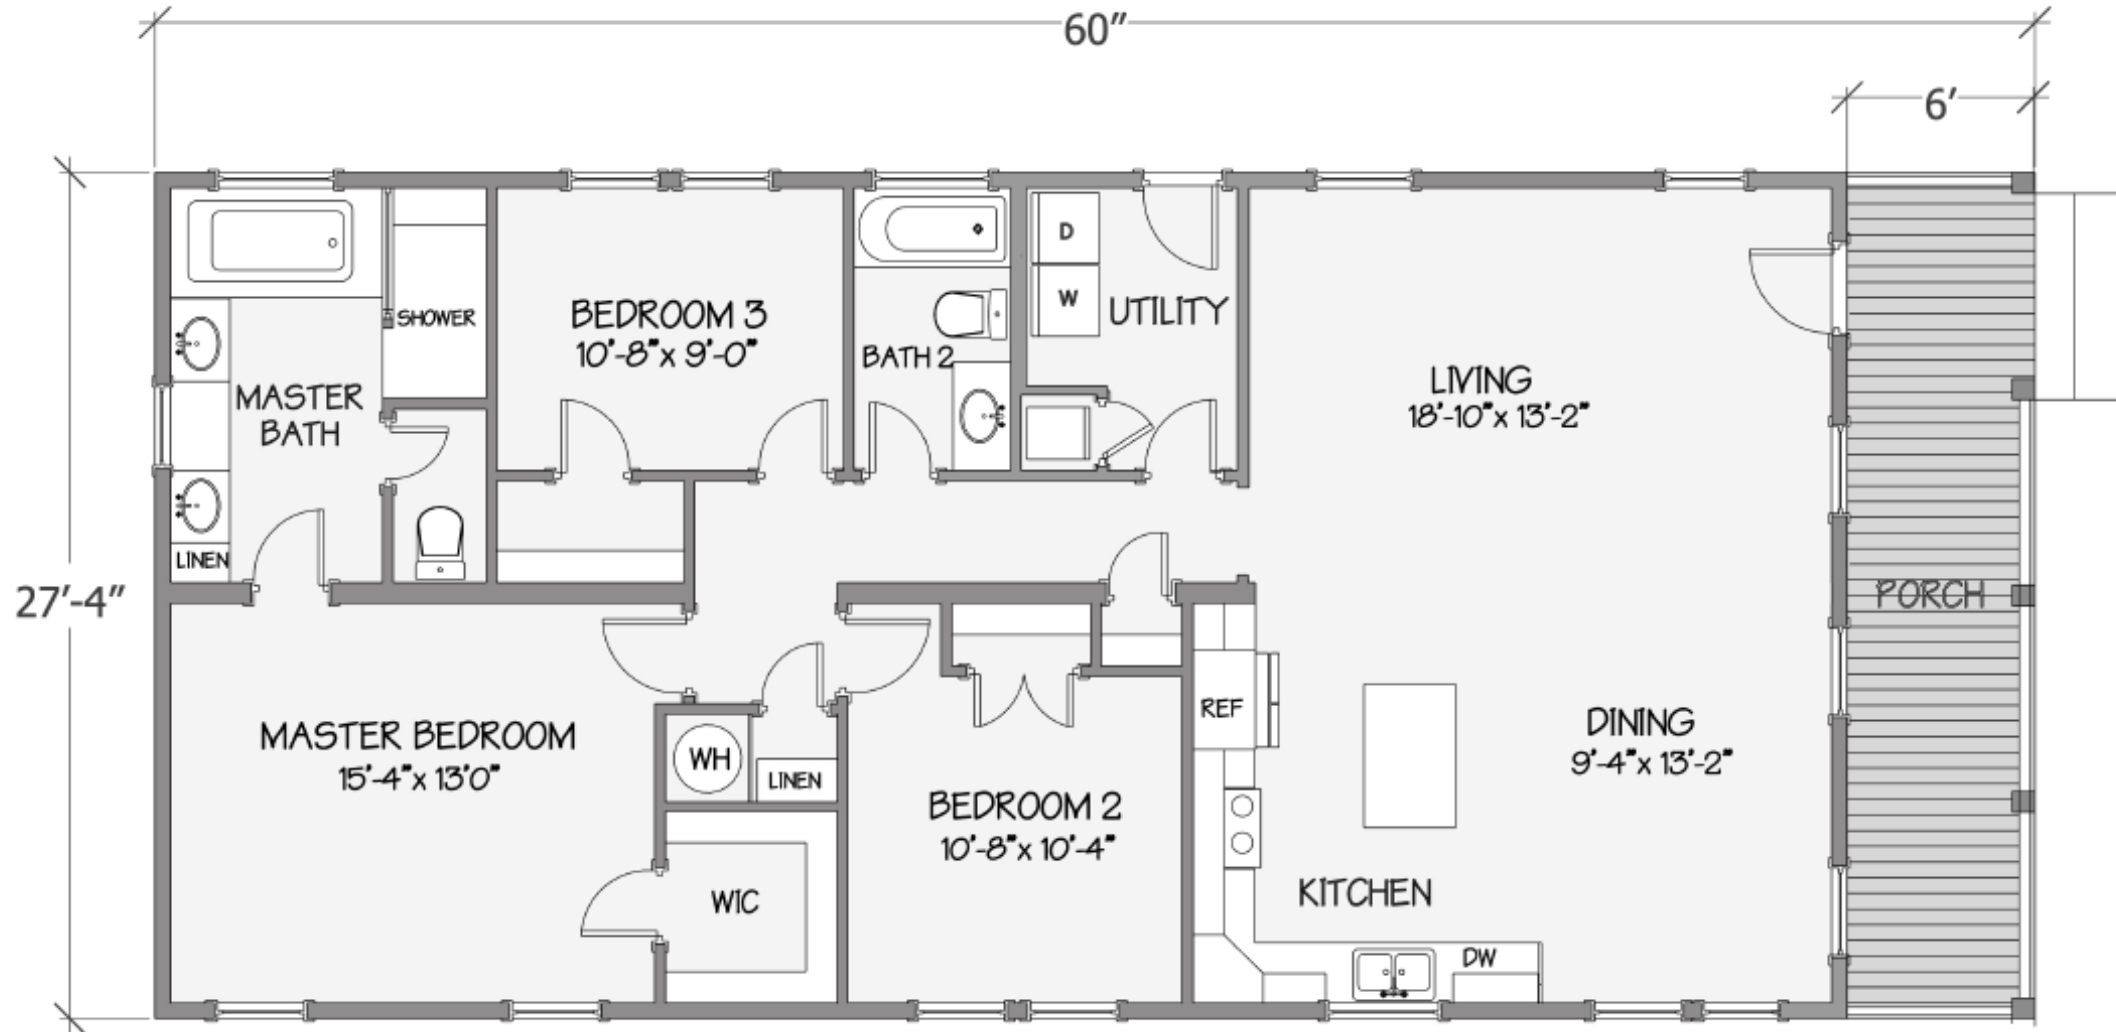

Cottage Collection

8017-64-3-30 3BR/2BA 1643 TSF / 1475 HSF

Due to continuous product improvement, specifications and finish options are subject to change without notice. The square footage and other dimensions are approximate. Renderings are often shown with optional features and upgrades that can be added at additional cost.