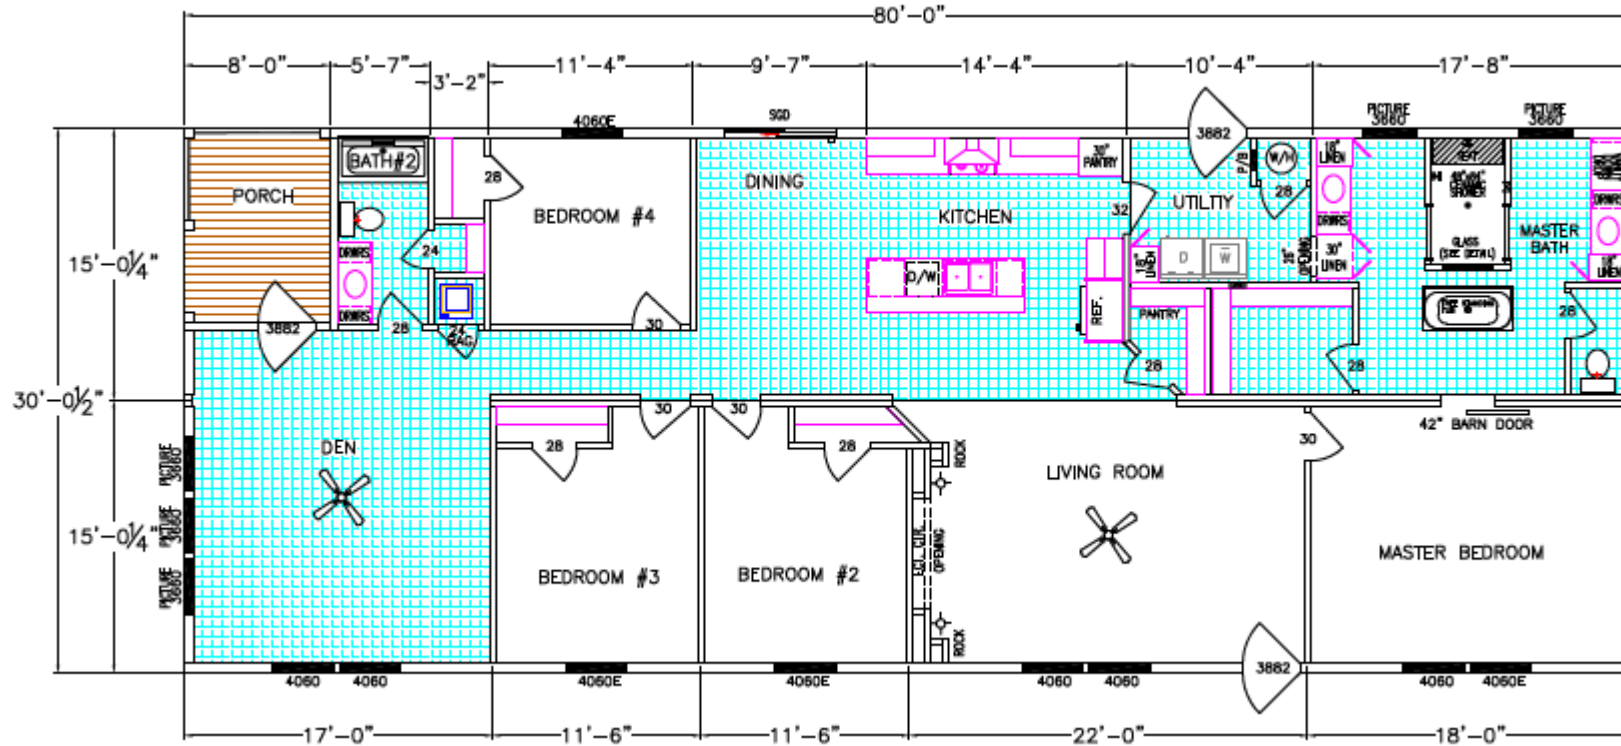

Essentials Series - Yellowstone

Rev 05.28.20

624-84-4-32

4 Bedroom / 2 Bath 2400 SQFT / 2295 HSQFT

Due to continuous product improvement, specifications and finish options are subject to change without notice. The square footage and other dimensions are approximate. Renderings are often shown with optional features and upgrades that can be added at additional cost. Please contact us for full details regarding exterior and interior options and pricing.