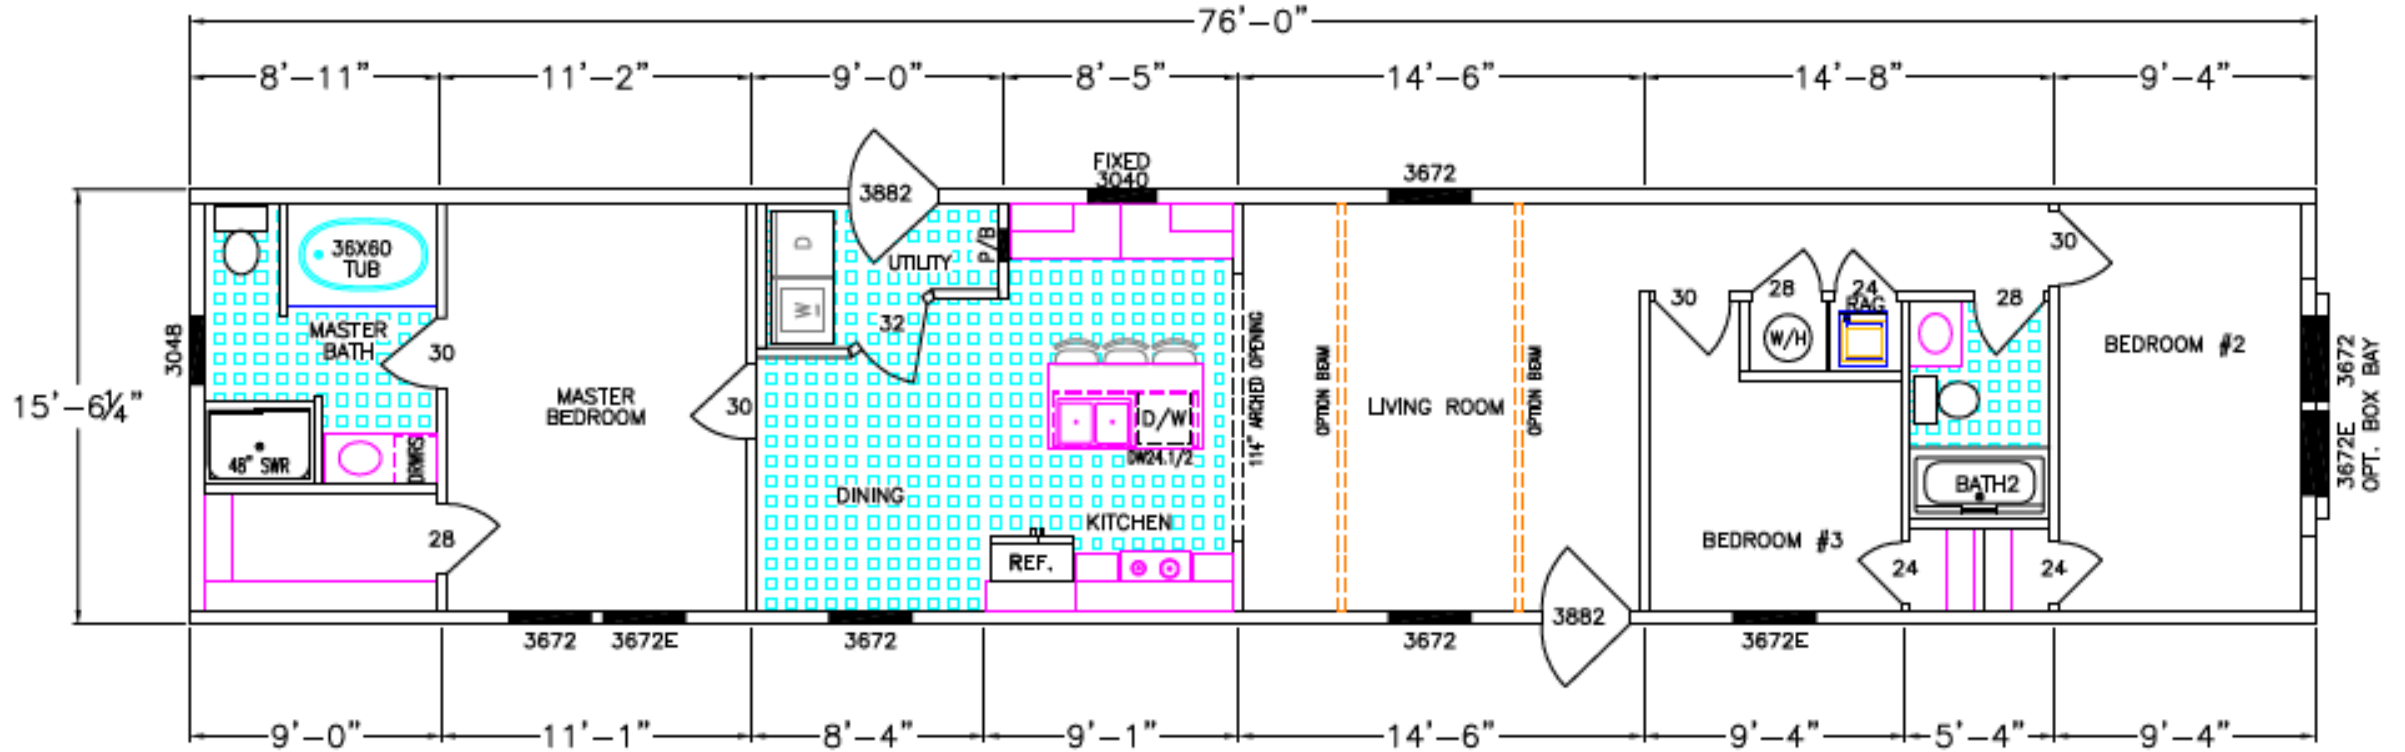

Mei

405-80-3-16

Rev. 10.14.19

3 bedroom/2 bath 1178 HSF SF

Due to continuous product improvement, specifications and finish options are subject to change without notice. The square footage and other dimensions are approximate. Renderings are often shown with optional features and upgrades that can be added at additional cost. Please contact your local Franklin dealer for full details regarding exterior and interior options and pricing. Overall length includes 4'0" for hitch.