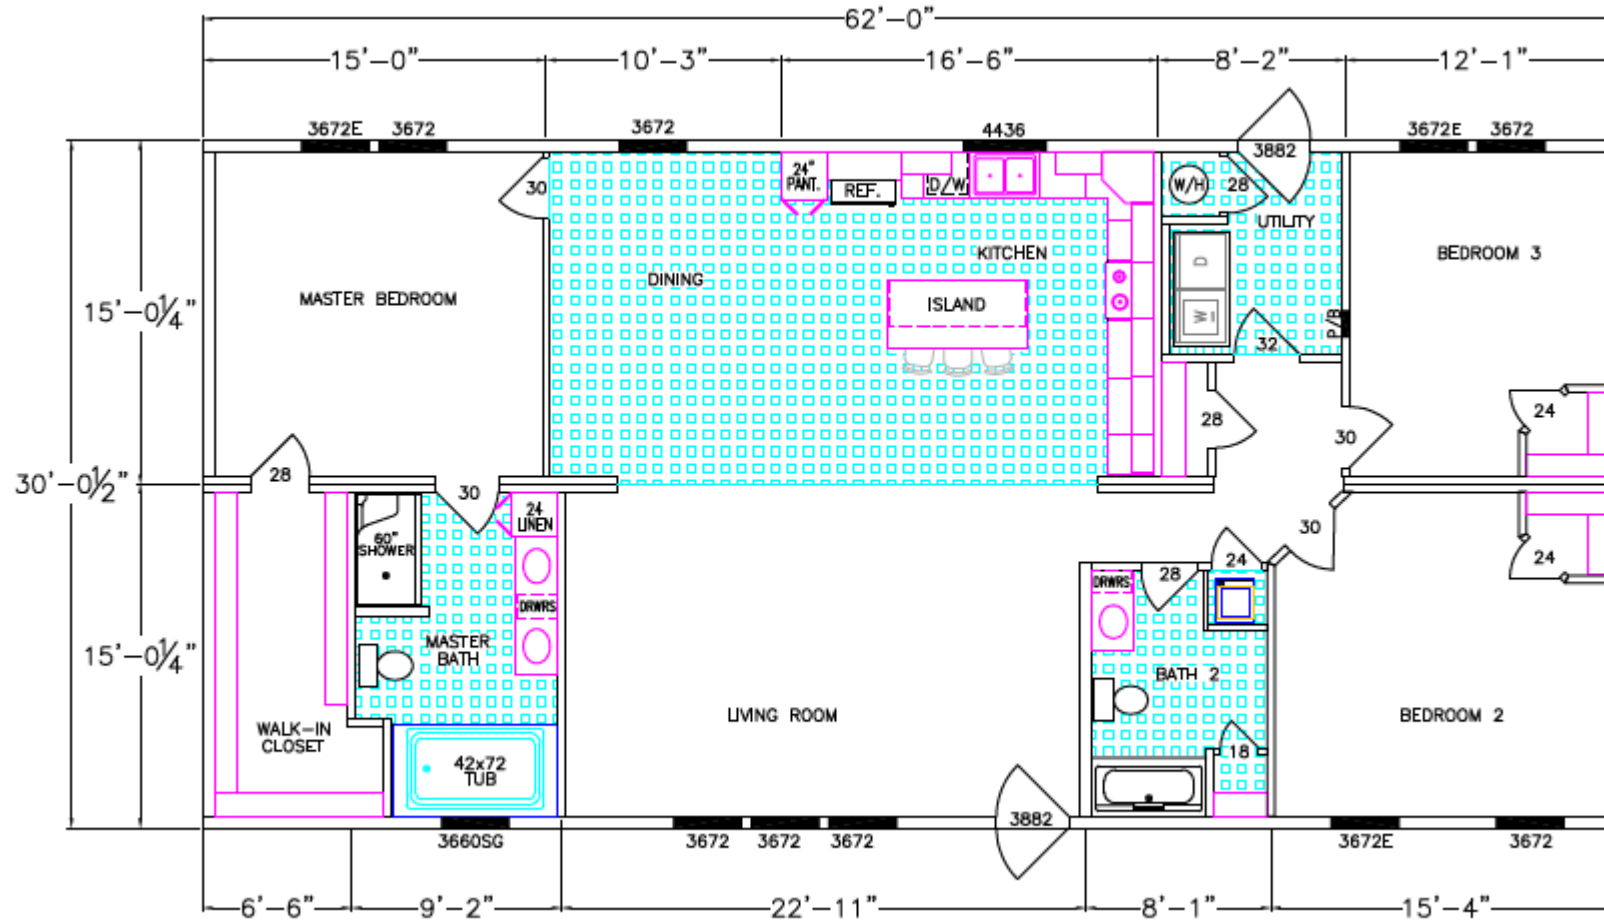

The Henley

Rev. 02.29.20

5095-66-3-32

3 bedroom/2 bath 1860 hsf

Due to continuous product improvement, specifications and finish options are subject to change without notice. The square footage and other dimensions are approximate. Renderings are often shown with optional features and upgrades that can be added at additional cost. Please contact your local Franklin dealer for full details regarding exterior and interior options and pricing. Overall length includes 4'0" for hitch.